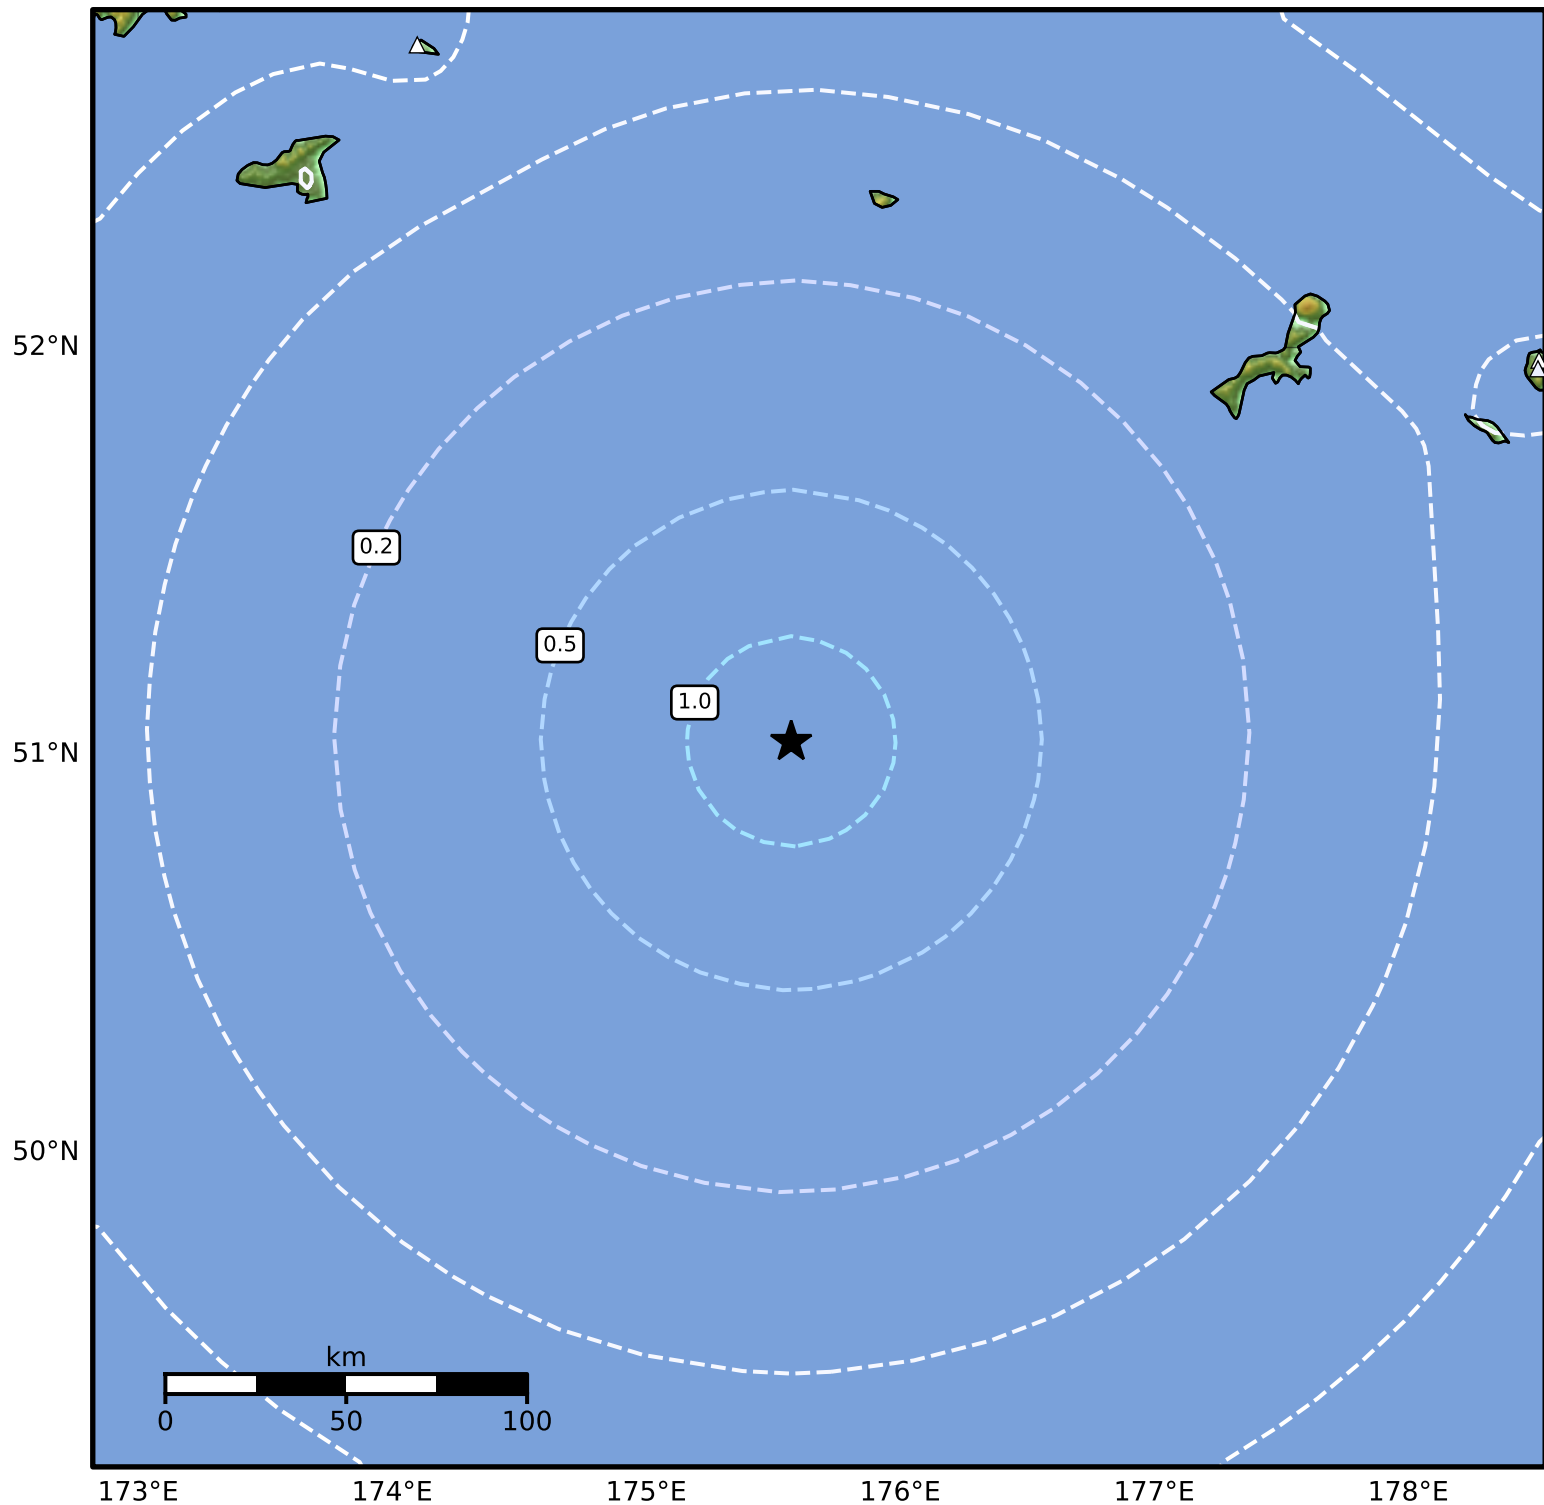

0.3 Second Peak Spectral Acceleration Map Alaska Earthquake Center  
ShakeMap: 270 km (168 miles) SE of Attu Station  
Apr 06, 2026 04:21:27 UTC M4.6 N51.03 E175.57 Depth: 51.4km ID:a2026gssrbg

SA(0.3) (%g)	0.1	0.2	0.5	1	2	5	10	20	50	100	200
--------------	-----	-----	-----	---	---	---	----	----	----	-----	-----

Scale based on Worden et al. (2012)

Version 6: Processed 2026-04-06T04:44:12Z

△ Seismic Instrument ○ Reported Intensity

★ Epicenter