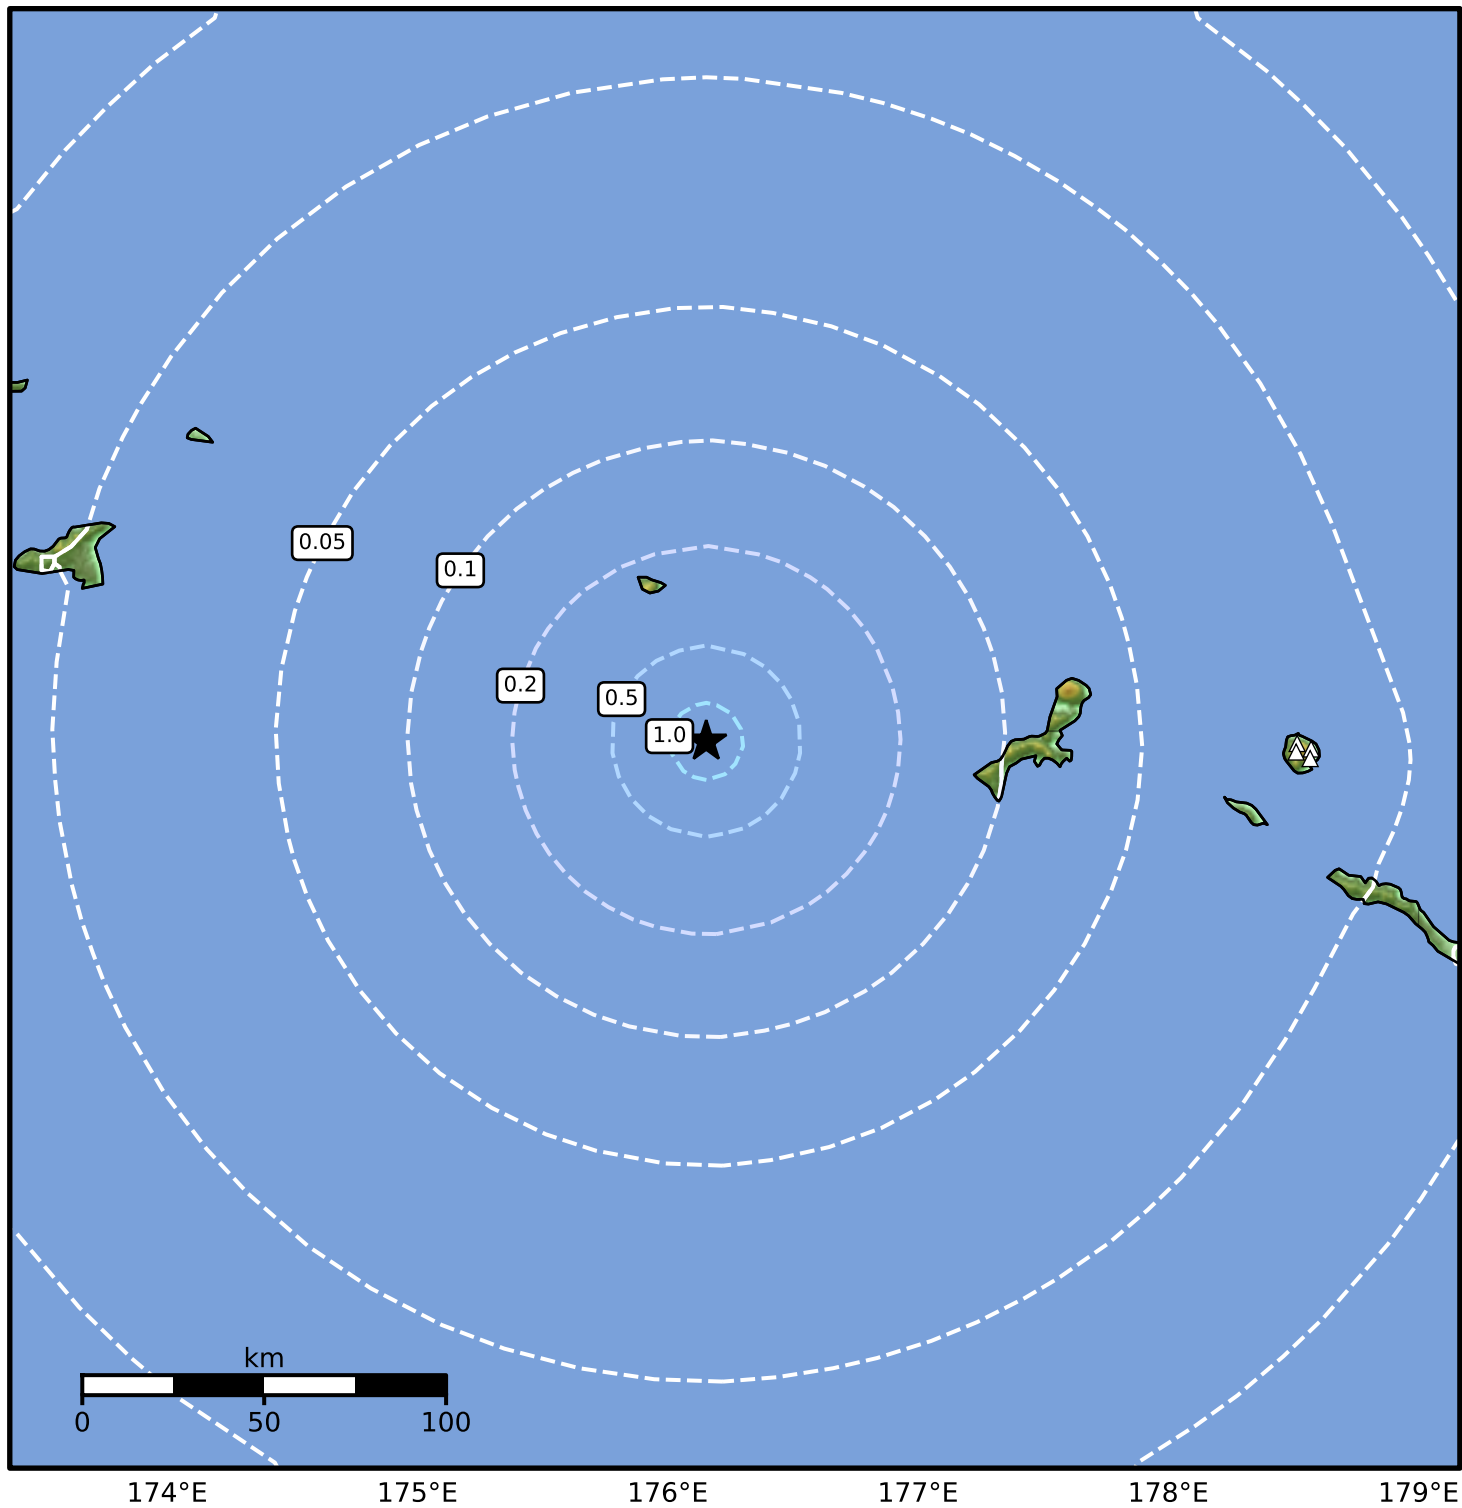

0.3 Second Peak Spectral Acceleration Map Alaska Earthquake Center
ShakeMap: 234 km (145 miles) ESE of Attu Station
Apr 06, 2026 23:34:40 UTC M3.8 N51.97 E176.15 Depth: 20.0km ID:a2026guewrg

SA(0.3) (%g)	0.1	0.2	0.5	1	2	5	10	20	50	100	200
---------------------	------------	------------	------------	----------	----------	----------	-----------	-----------	-----------	------------	------------

Scale based on Worden et al. (2012)

Version 1: Processed 2026-04-07T18:46:31Z

△ Seismic Instrument ○ Reported Intensity

★ Epicenter