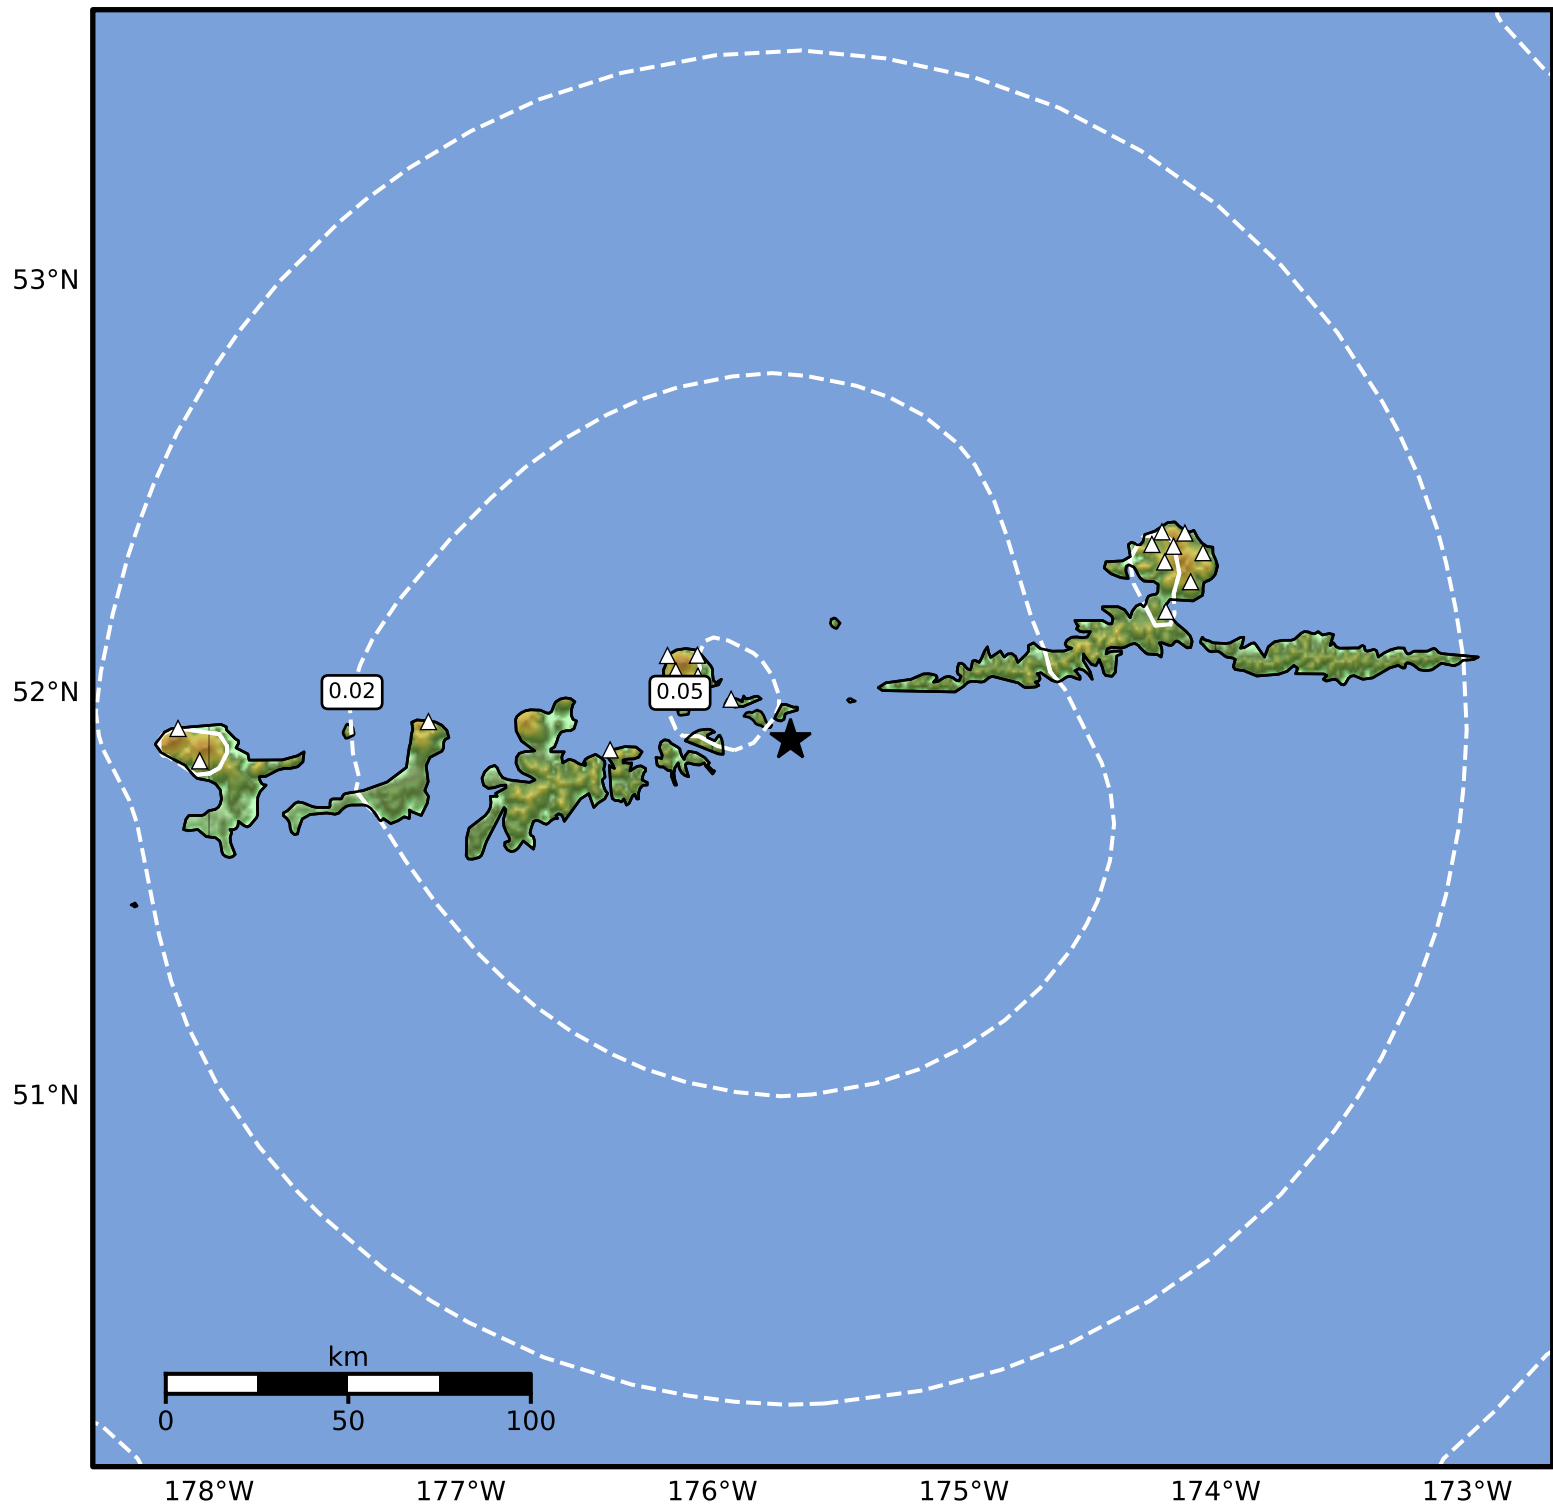

0.3 Second Peak Spectral Acceleration Map Alaska Earthquake Center  
 ShakeMap: 62 km (38 miles) E of Adak  
 Apr 07, 2026 00:55:58 UTC M3.5 N51.89 W175.69 Depth: 156.4km ID:a2026guhote

SA(0.3) (%g)	0.1	0.2	0.5	1	2	5	10	20	50	100	200
--------------	-----	-----	-----	---	---	---	----	----	----	-----	-----

Scale based on Worden et al. (2012)

Version 2: Processed 2026-04-07T02:44:57Z

△ Seismic Instrument ○ Reported Intensity

★ Epicenter