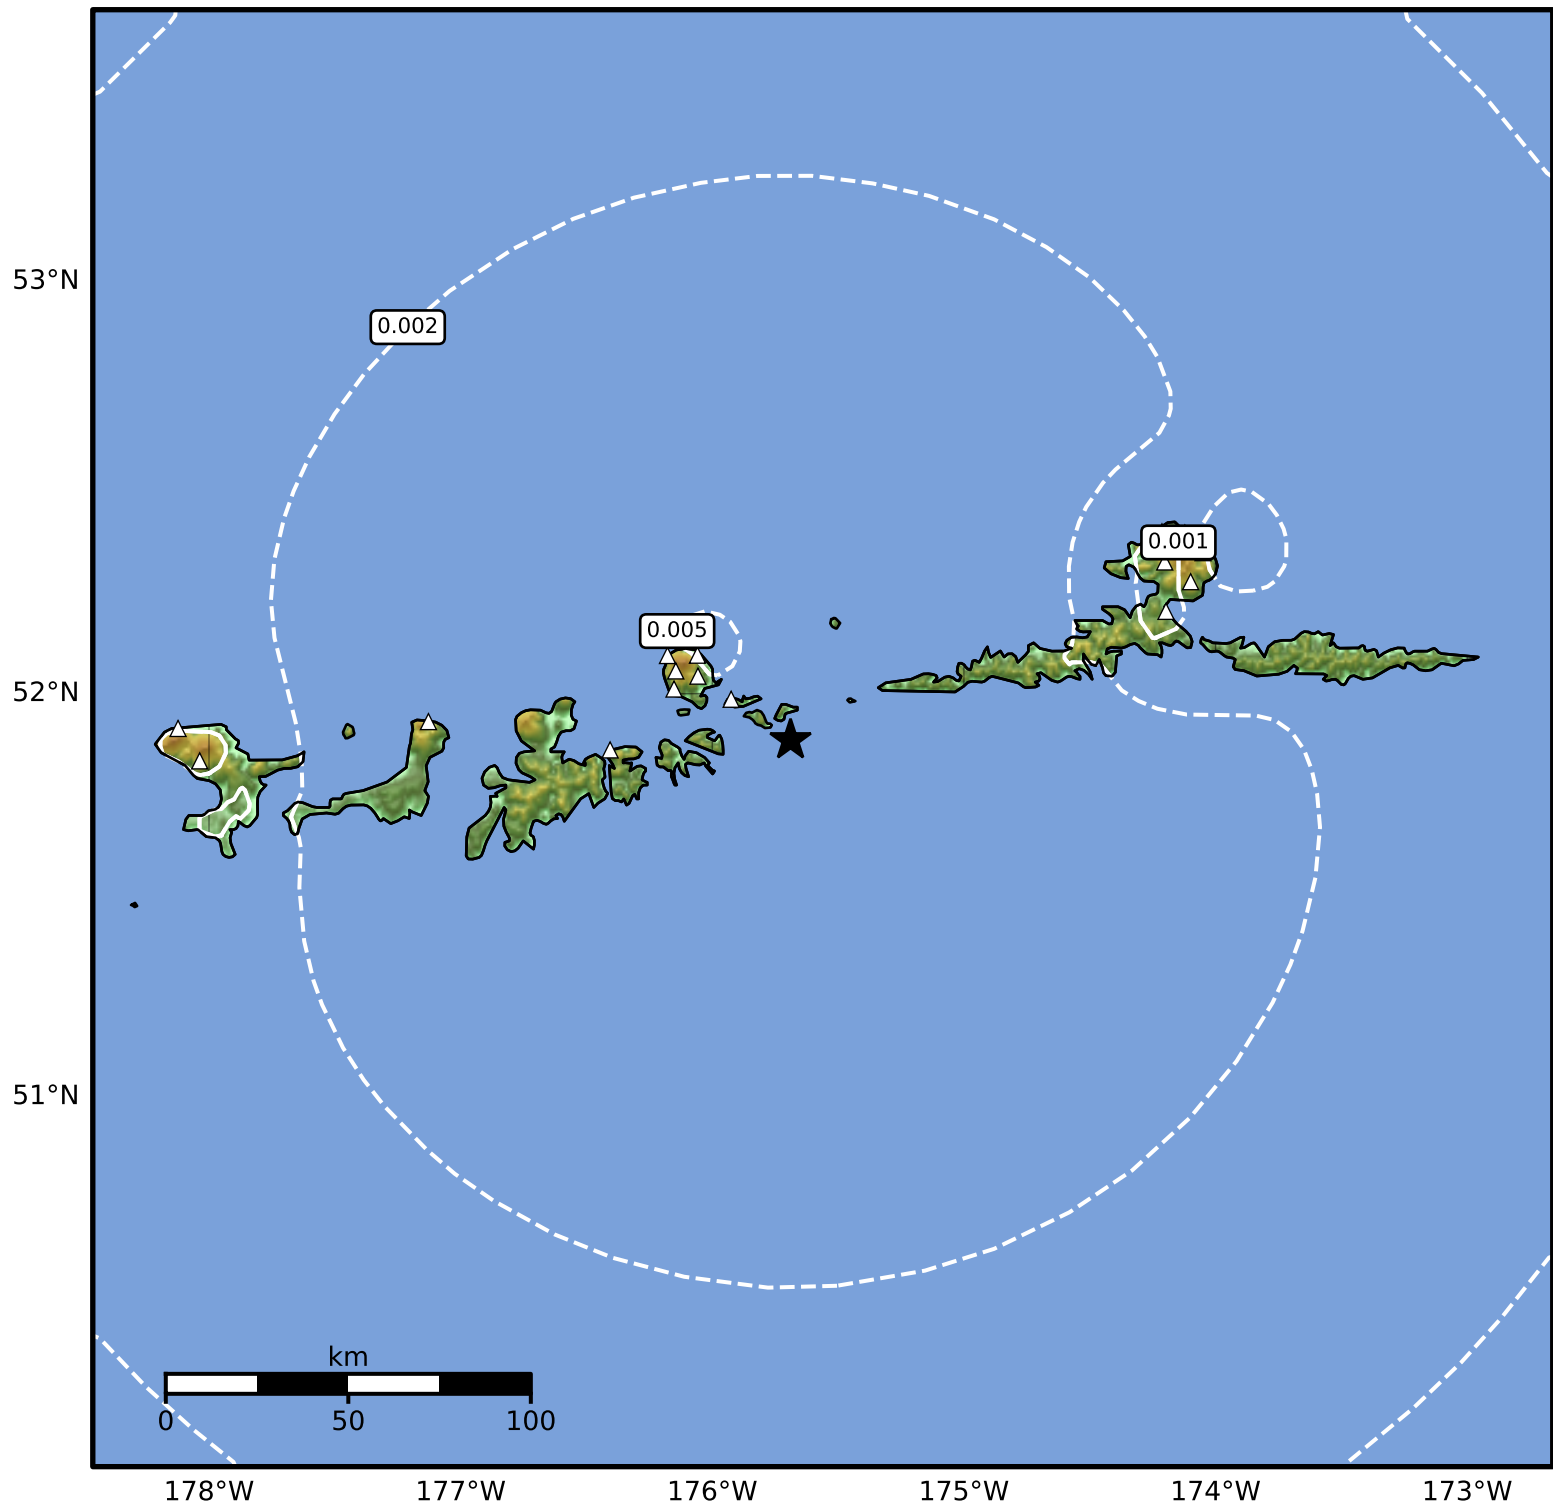

1.0 Second Peak Spectral Acceleration Map Alaska Earthquake Center
 ShakeMap: 62 km (38 miles) E of Adak
 Apr 07, 2026 00:55:58 UTC M3.5 N51.89 W175.69 Depth: 156.4km ID:a2026guhote

SA(1.0) (%g)	0.1	0.2	0.5	1	2	5	10	20	50	100	200
--------------	-----	-----	-----	---	---	---	----	----	----	-----	-----

Scale based on Worden et al. (2012)

Version 2: Processed 2026-04-07T02:44:57Z

△ Seismic Instrument ○ Reported Intensity

★ Epicenter