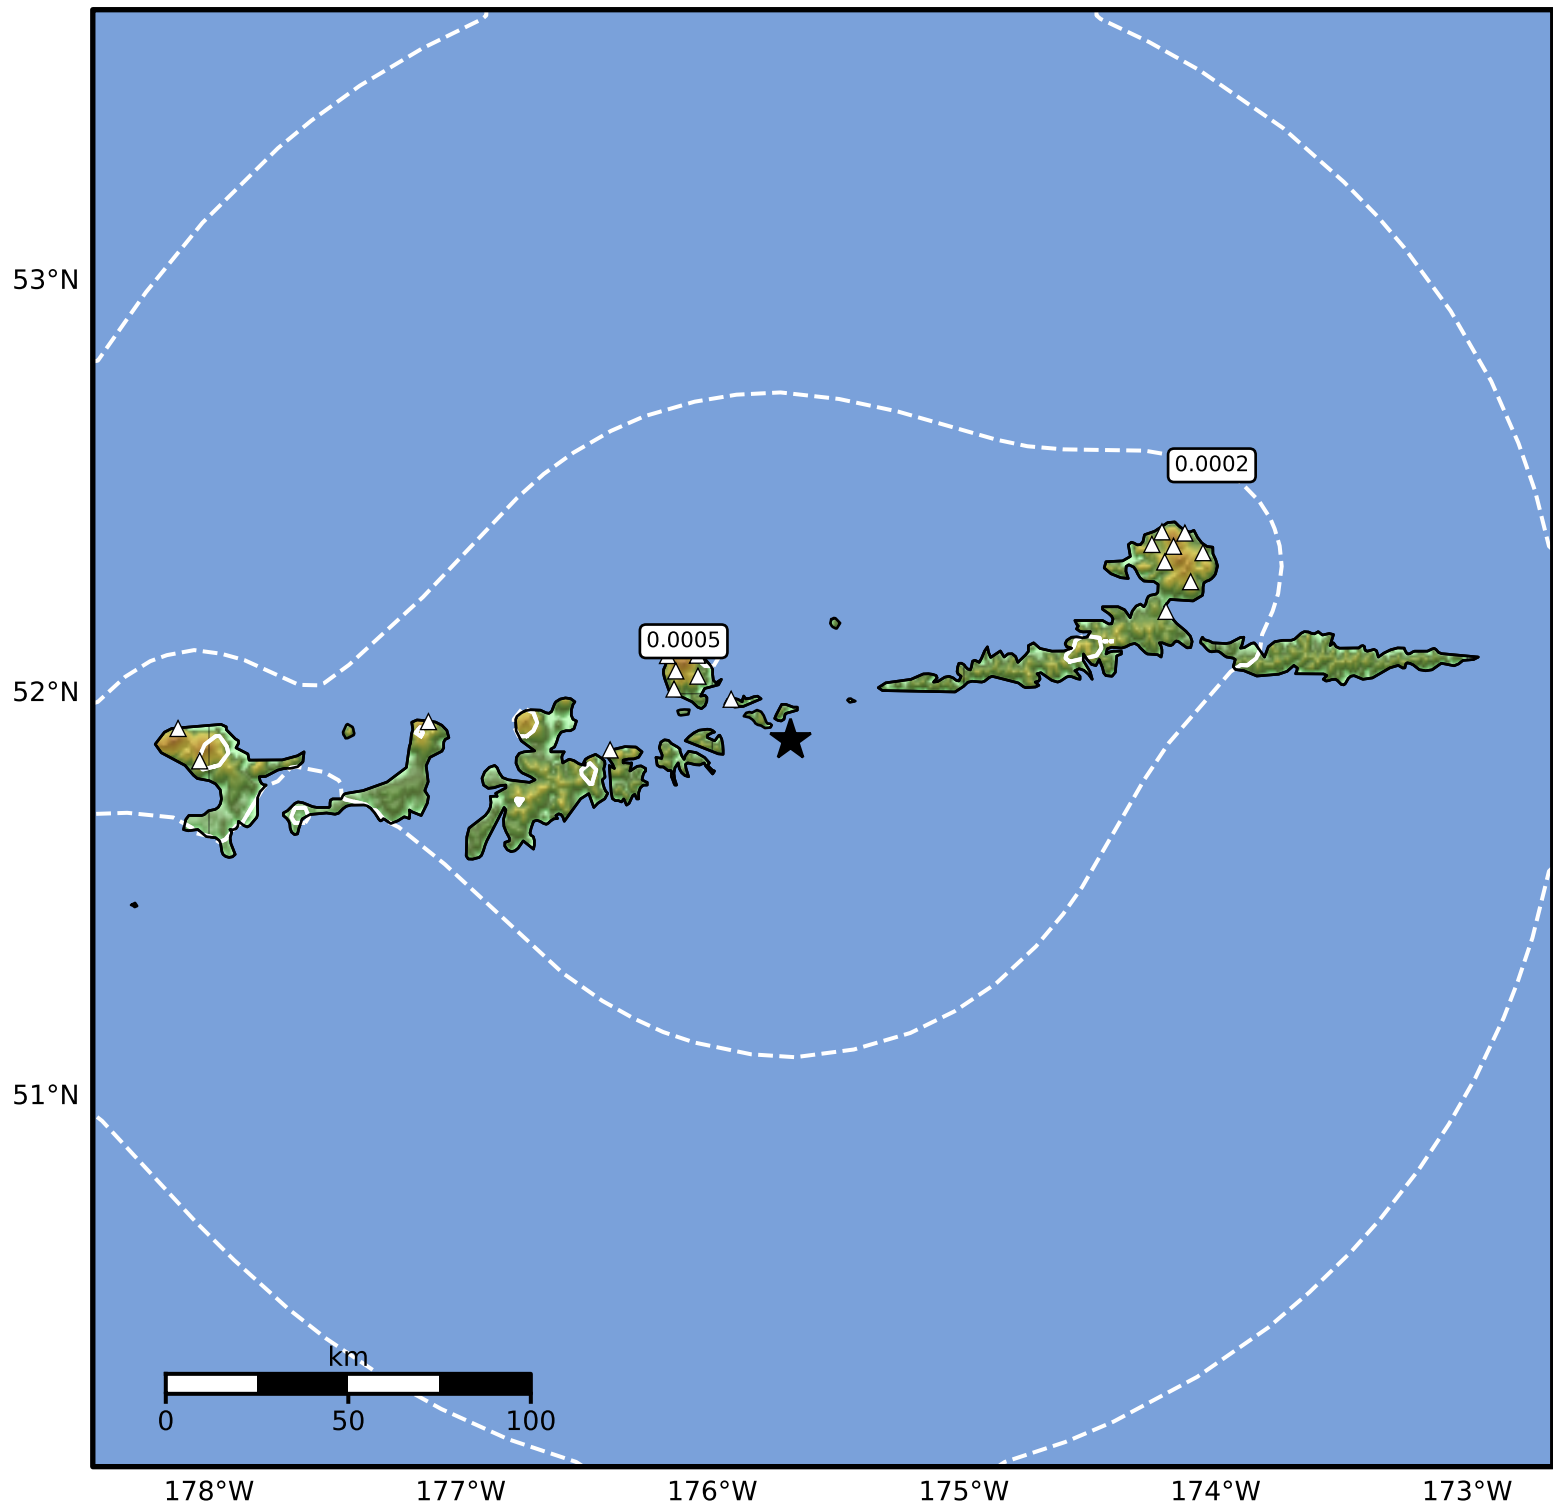

3.0 Second Peak Spectral Acceleration Map Alaska Earthquake Center
ShakeMap: 62 km (38 miles) E of Adak
Apr 07, 2026 00:55:58 UTC M3.5 N51.89 W175.69 Depth: 156.4km ID:a2026guhote

SA(3.0) (%g)	0.1	0.2	0.5	1	2	5	10	20	50

Scale based on Worden et al. (2012)

△ Seismic Instrument ○ Reported Intensity

★ Epicenter

Version 2: Processed 2026-04-07T02:44:57Z