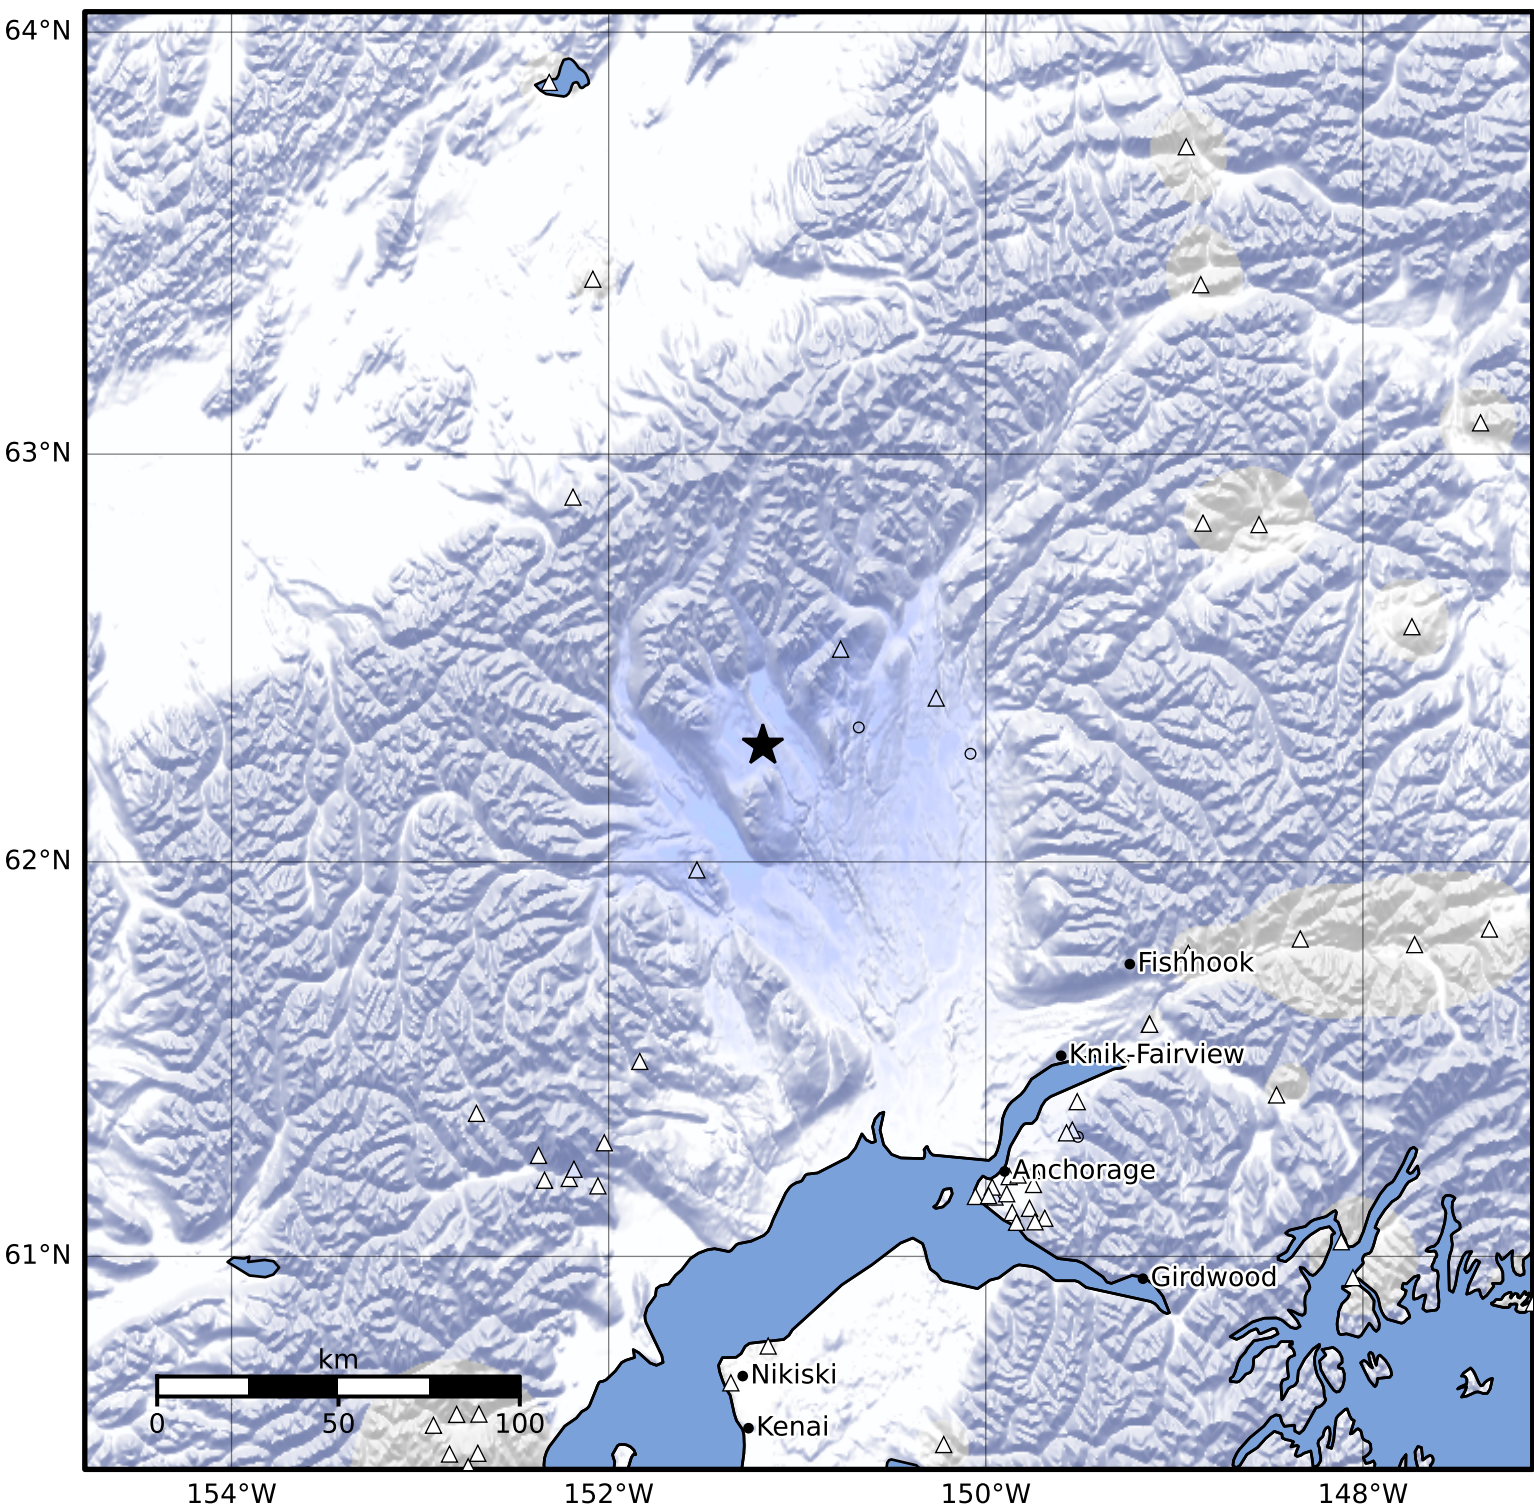

Macroseismic Intensity Map Alaska Earthquake Center
 ShakeMap: 43 km (26 miles) N of Skwentna
 Apr 07, 2026 11:46:49 UTC M3.6 N62.29 W151.18 Depth: 86.1km ID:a2026gvddoy

SHAKING	Not felt	Weak	Light	Moderate	Strong	Very strong	Severe	Violent	Extreme
DAMAGE	None	None	None	Very light	Light	Moderate	Moderate/heavy	Heavy	Very heavy
PGA(%g)	<0.0464	0.297	2.76	6.2	11.5	21.5	40.1	74.7	>139
PGV(cm/s)	<0.0215	0.135	1.41	4.65	9.64	20	41.4	85.8	>178
INTENSITY	I	II-III	IV	V	VI	VII	VIII	IX	X+

Scale based on Worden et al. (2012) Version 3: Processed 2026-04-07T13:20:51Z
 △ Seismic Instrument ○ Reported Intensity ★ Epicenter