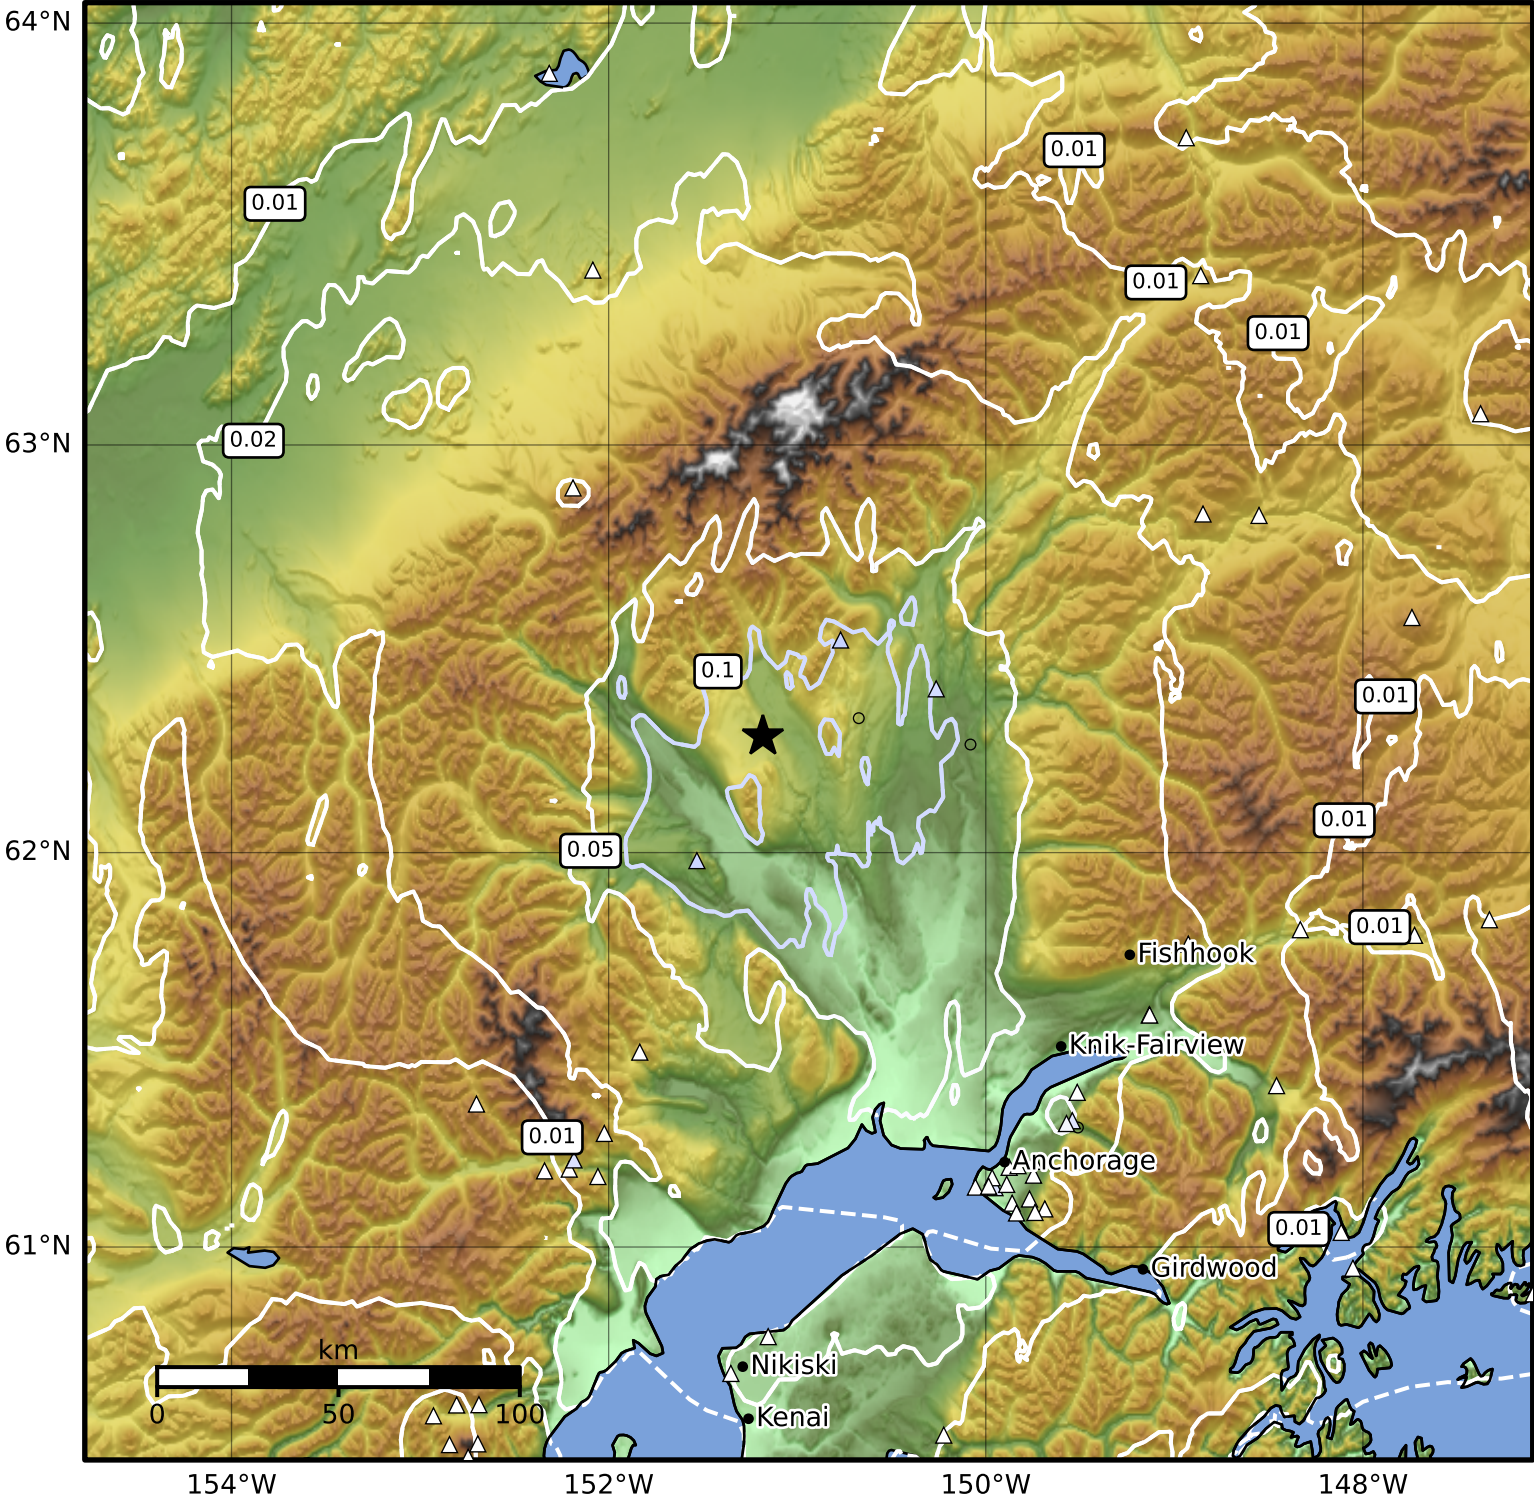

Peak Ground Acceleration Map Alaska Earthquake Center
 ShakeMap: 43 km (26 miles) N of Skwentna
 Apr 07, 2026 11:46:49 UTC M3.6 N62.29 W151.18 Depth: 86.1km ID:a2026gvddoy

PGA (%g)	0.1	0.2	0.5	1	2	5	10	20	50	100	200
----------	-----	-----	-----	---	---	---	----	----	----	-----	-----

Scale based on Worden et al. (2012)

Version 3: Processed 2026-04-07T13:20:51Z

△ Seismic Instrument ○ Reported Intensity ★ Epicenter