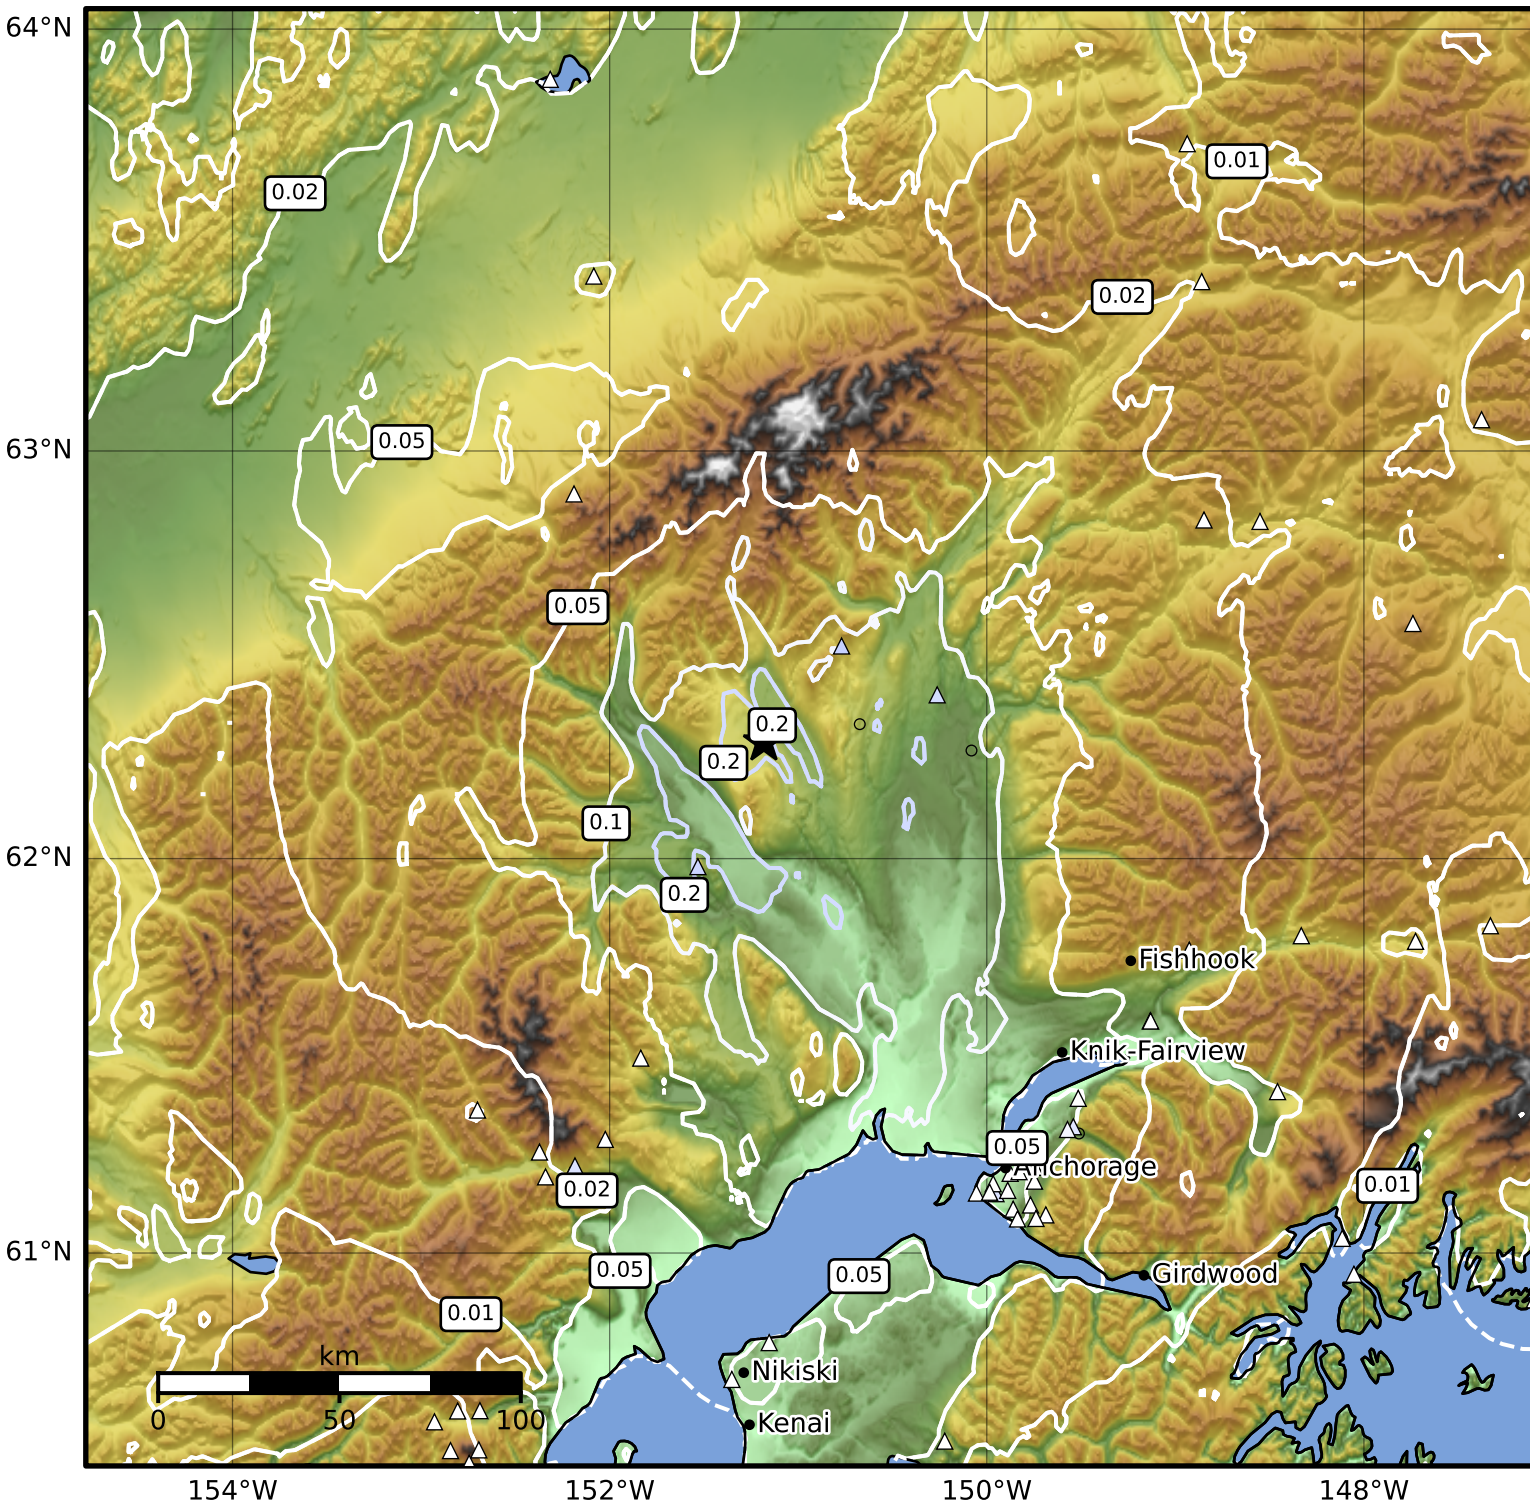

0.3 Second Peak Spectral Acceleration Map Alaska Earthquake Center  
 ShakeMap: 43 km (26 miles) N of Skwentna  
 Apr 07, 2026 11:46:49 UTC M3.6 N62.29 W151.18 Depth: 86.1km ID:a2026gvddoy

SA(0.3) (%g)	0.1	0.2	0.5	1	2	5	10	20	50	100	200
--------------	-----	-----	-----	---	---	---	----	----	----	-----	-----

Scale based on Worden et al. (2012)

Version 3: Processed 2026-04-07T13:20:51Z

△ Seismic Instrument ○ Reported Intensity

★ Epicenter