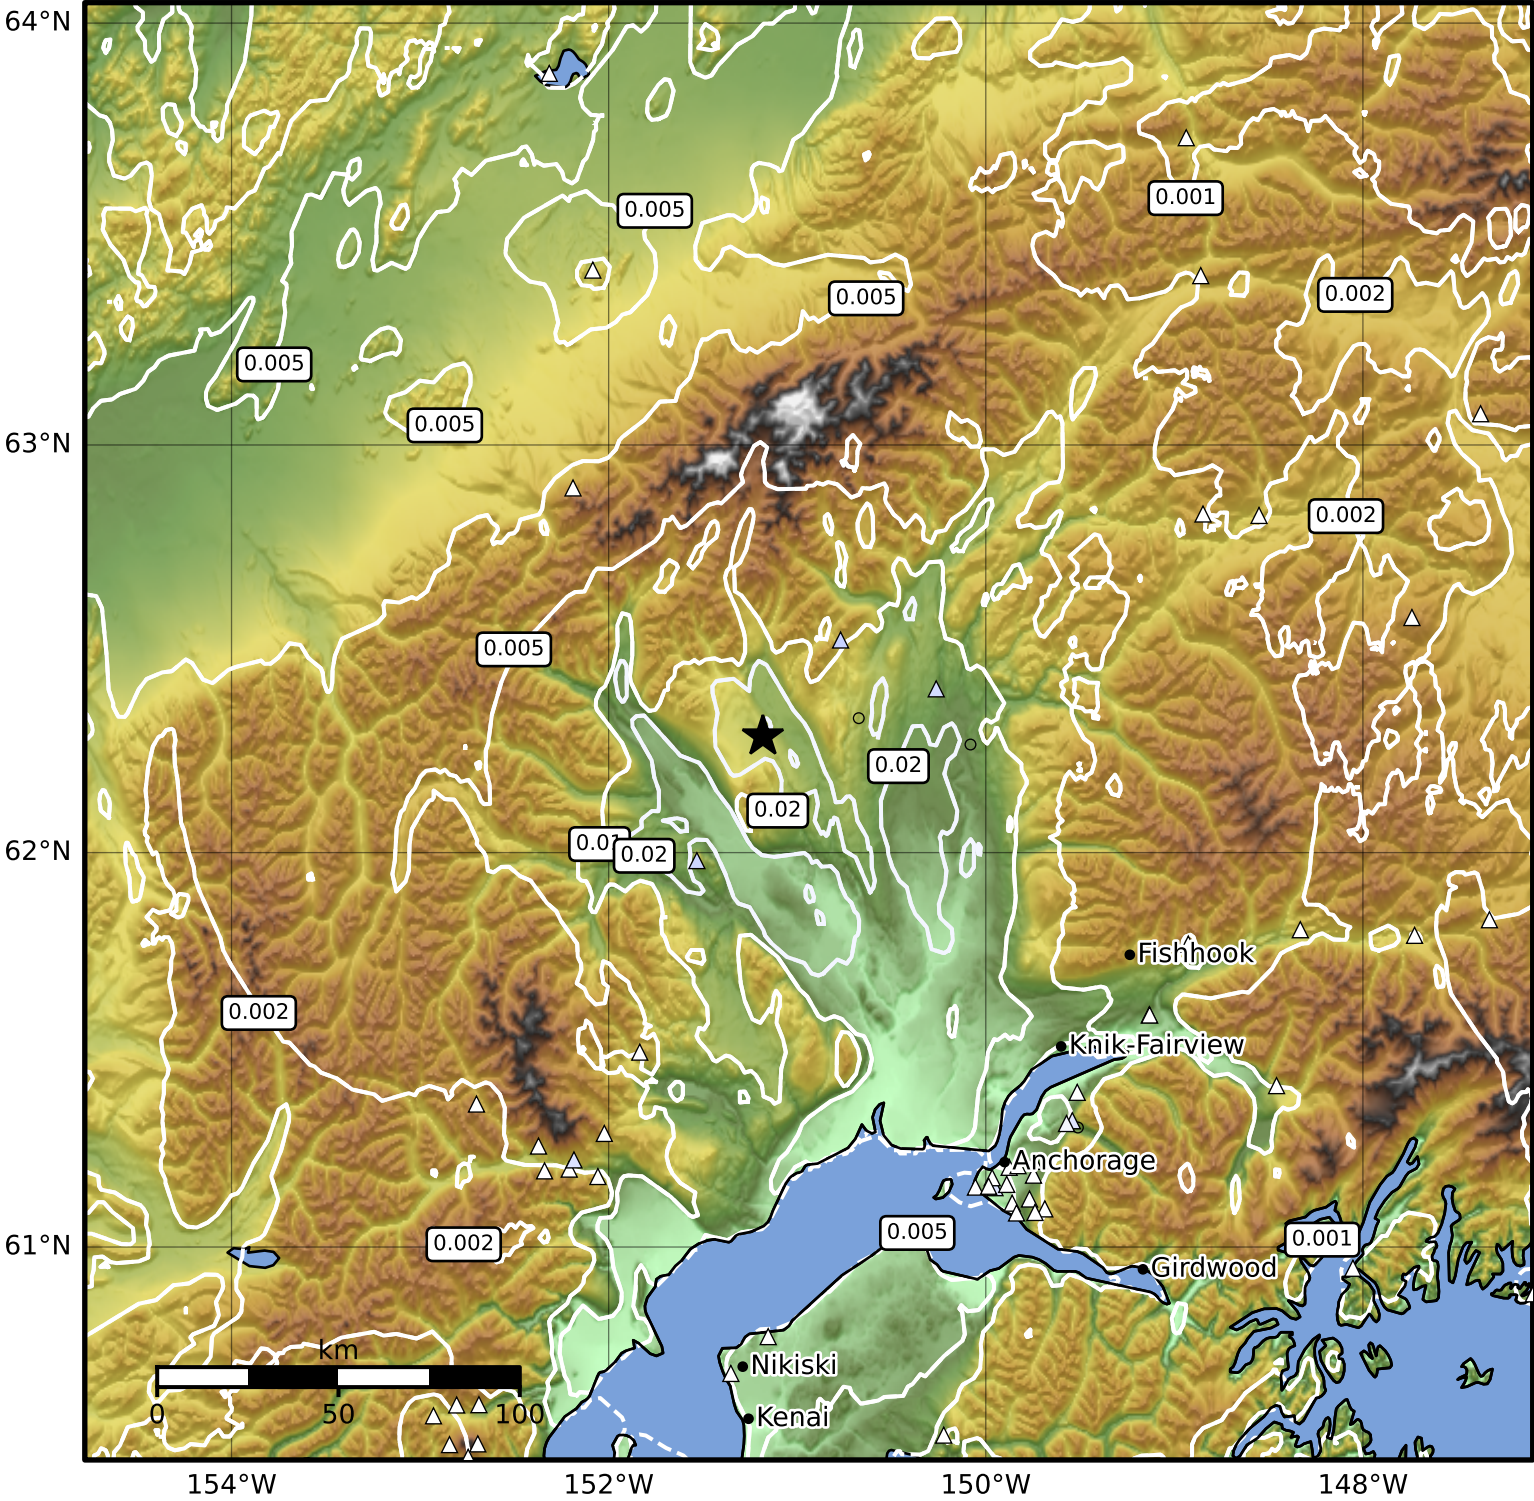

1.0 Second Peak Spectral Acceleration Map Alaska Earthquake Center
 ShakeMap: 43 km (26 miles) N of Skwentna
 Apr 07, 2026 11:46:49 UTC M3.6 N62.29 W151.18 Depth: 86.1km ID:a2026gvddoy

SA(1.0) (%g)	0.1	0.2	0.5	1	2	5	10	20	50	100	200
--------------	-----	-----	-----	---	---	---	----	----	----	-----	-----

Scale based on Worden et al. (2012)

Version 3: Processed 2026-04-07T13:20:51Z

△ Seismic Instrument ○ Reported Intensity ★ Epicenter