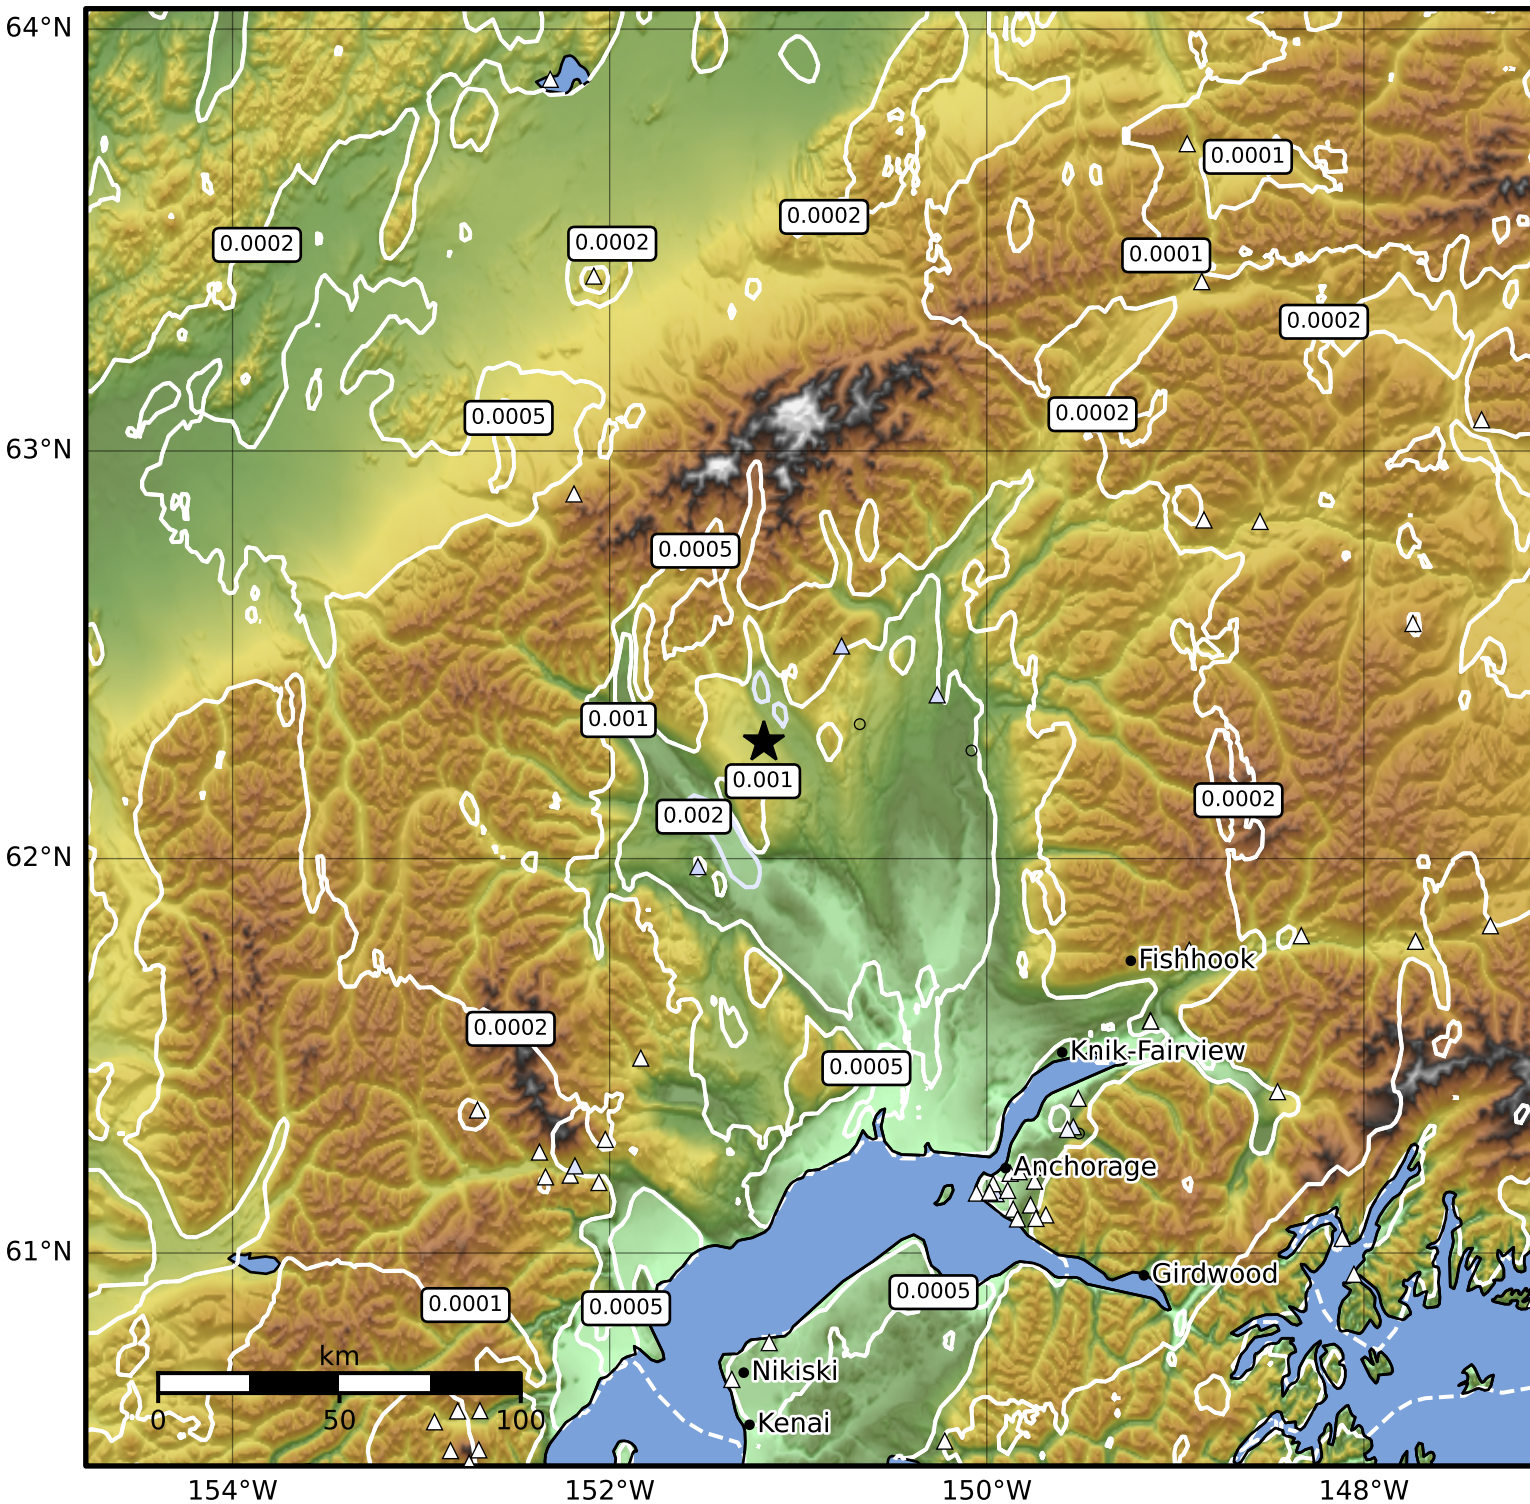

3.0 Second Peak Spectral Acceleration Map Alaska Earthquake Center
 ShakeMap: 43 km (26 miles) N of Skwentna
 Apr 07, 2026 11:46:49 UTC M3.6 N62.29 W151.18 Depth: 86.1km ID:a2026gvddoy

Scale based on Worden et al. (2012)

Version 3: Processed 2026-04-07T13:20:51Z

△ Seismic Instrument ○ Reported Intensity

★ Epicenter