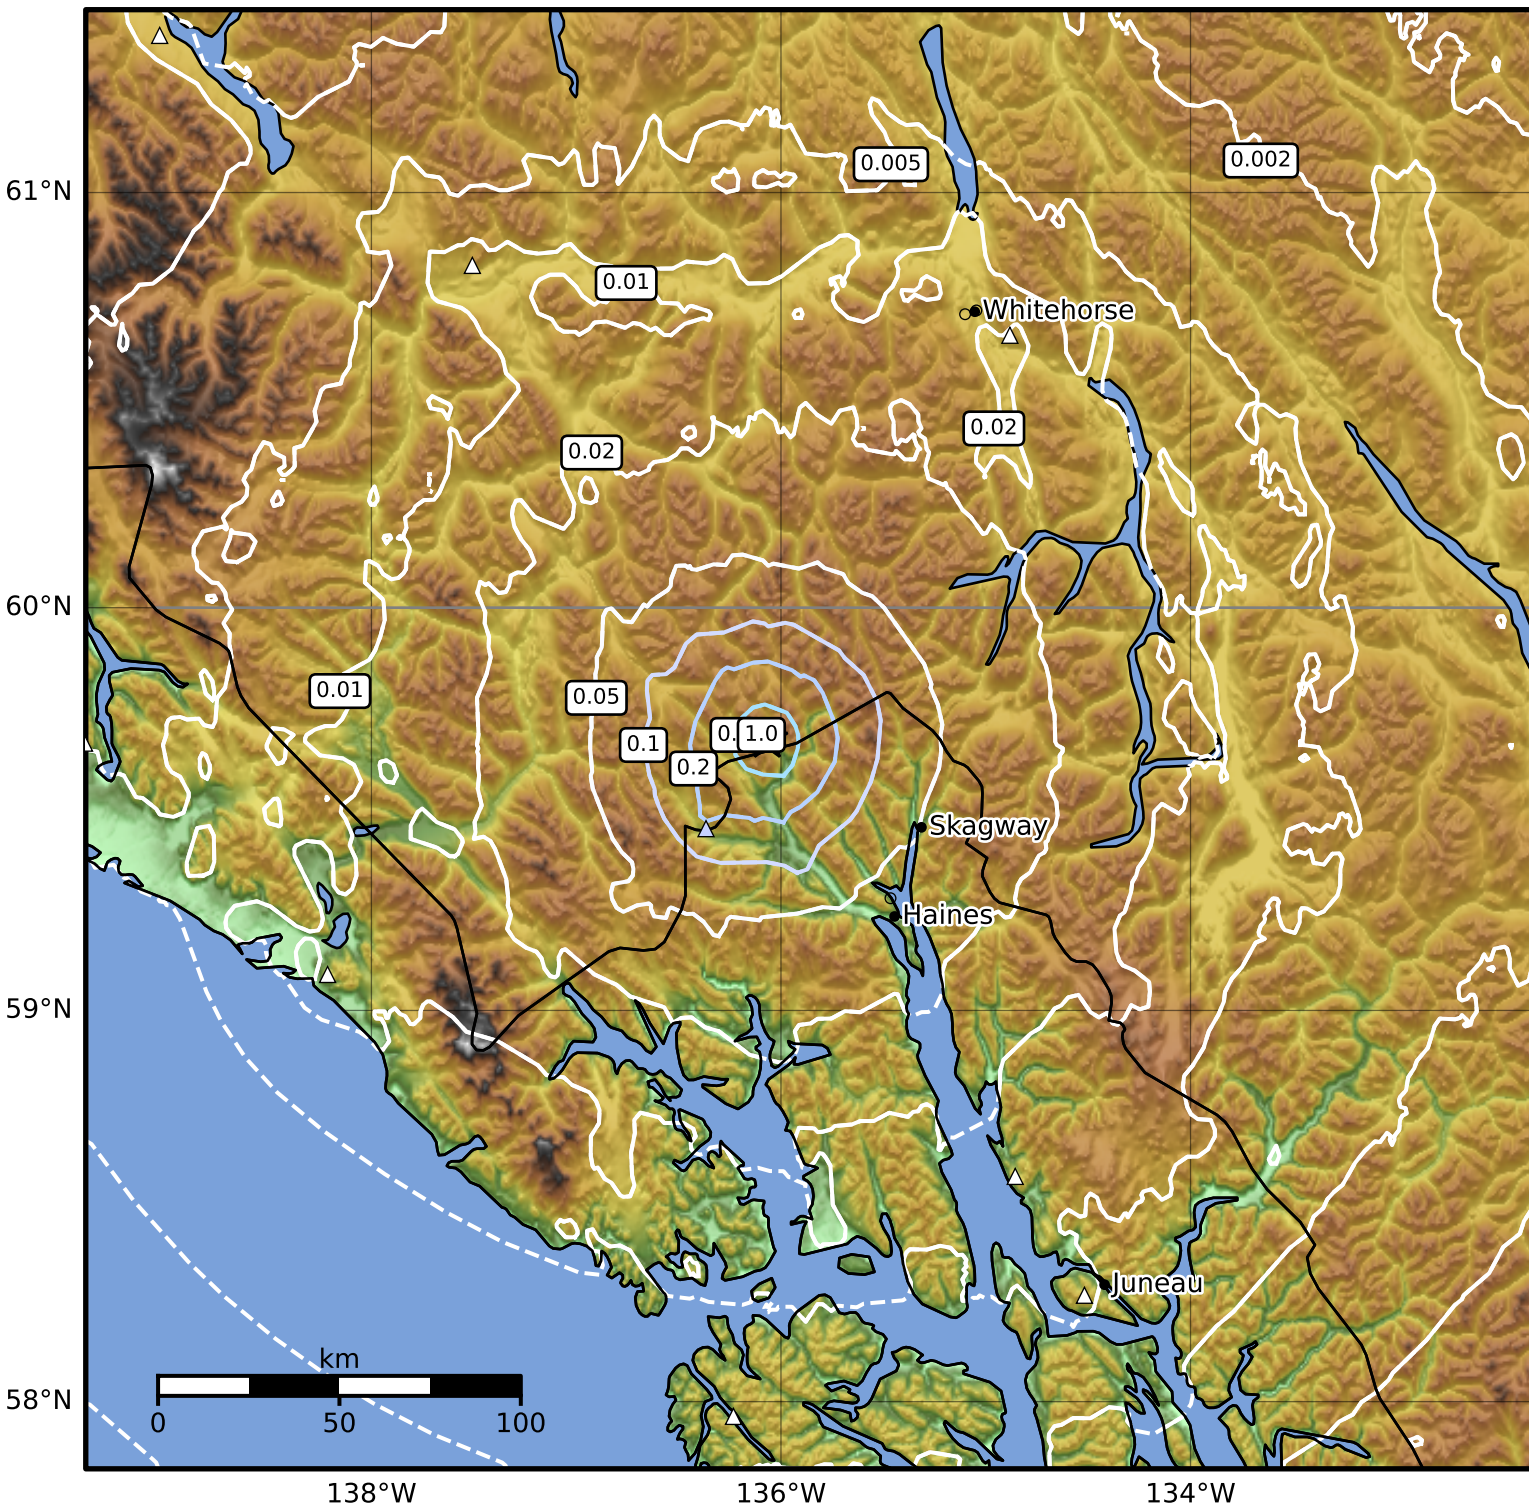

Peak Ground Acceleration Map Alaska Earthquake Center  
 ShakeMap: 59 km (37 miles) NW of Haines  
 Apr 08, 2026 11:19:52 UTC M3.5 N59.68 W136.07 Depth: 6.1km ID:a2026gwxydb

PGA (%g)	0.1	0.2	0.5	1	2	5	10	20	50	100	200
----------	-----	-----	-----	---	---	---	----	----	----	-----	-----

Scale based on Worden et al. (2012)

Version 4: Processed 2026-04-08T17:13:38Z

△ Seismic Instrument ○ Reported Intensity

★ Epicenter