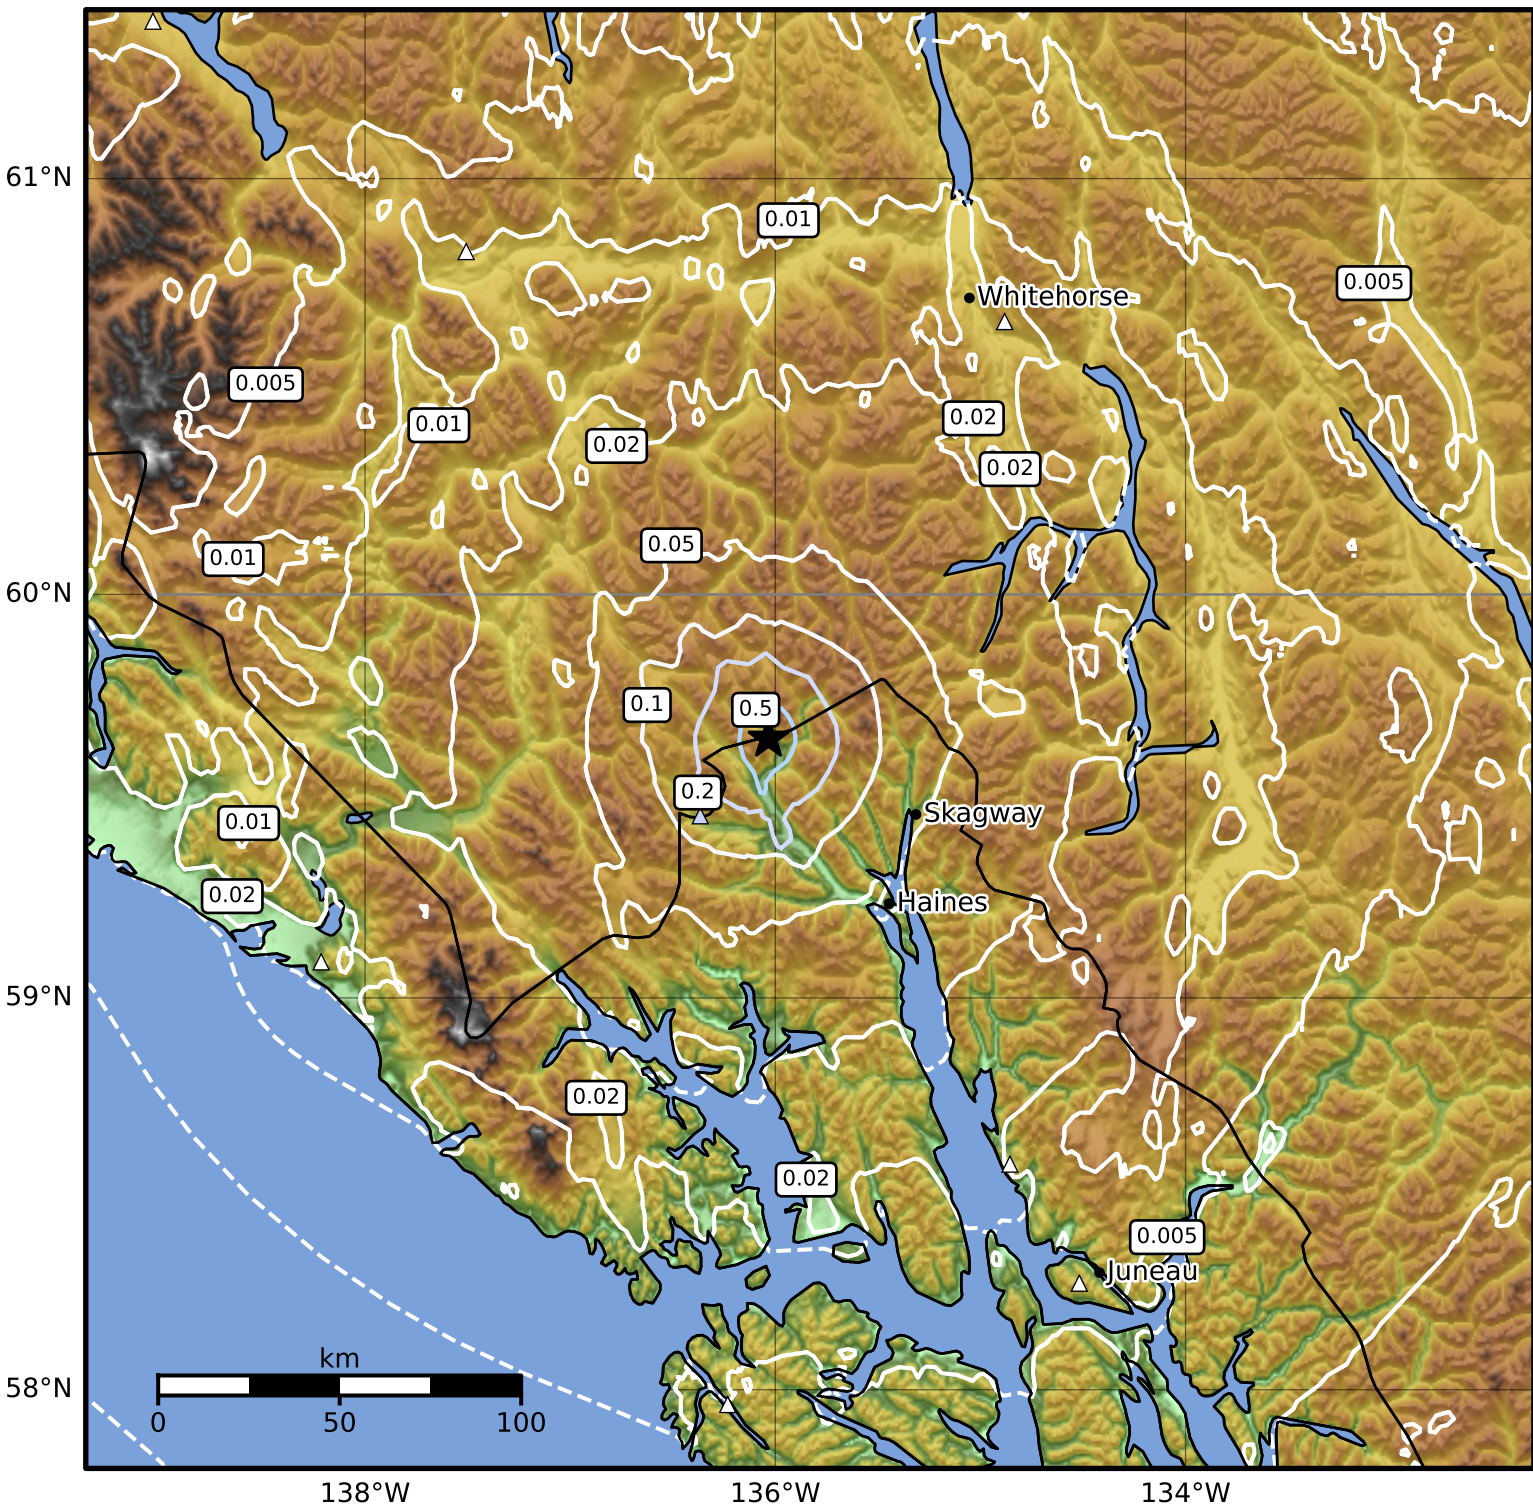

0.3 Second Peak Spectral Acceleration Map Alaska Earthquake Center
 ShakeMap: 55 km (34 miles) NW of Haines
 Apr 08, 2026 11:19:52 UTC M3.5 N59.65 W136.03 Depth: 5.0km ID:a2026gwxydb

SA(0.3) (%g)	0.1	0.2	0.5	1	2	5	10	20	50	100	200
--------------	-----	-----	-----	---	---	---	----	----	----	-----	-----

Scale based on Worden et al. (2012)

Version 3: Processed 2026-04-08T11:28:09Z

△ Seismic Instrument ○ Reported Intensity

★ Epicenter