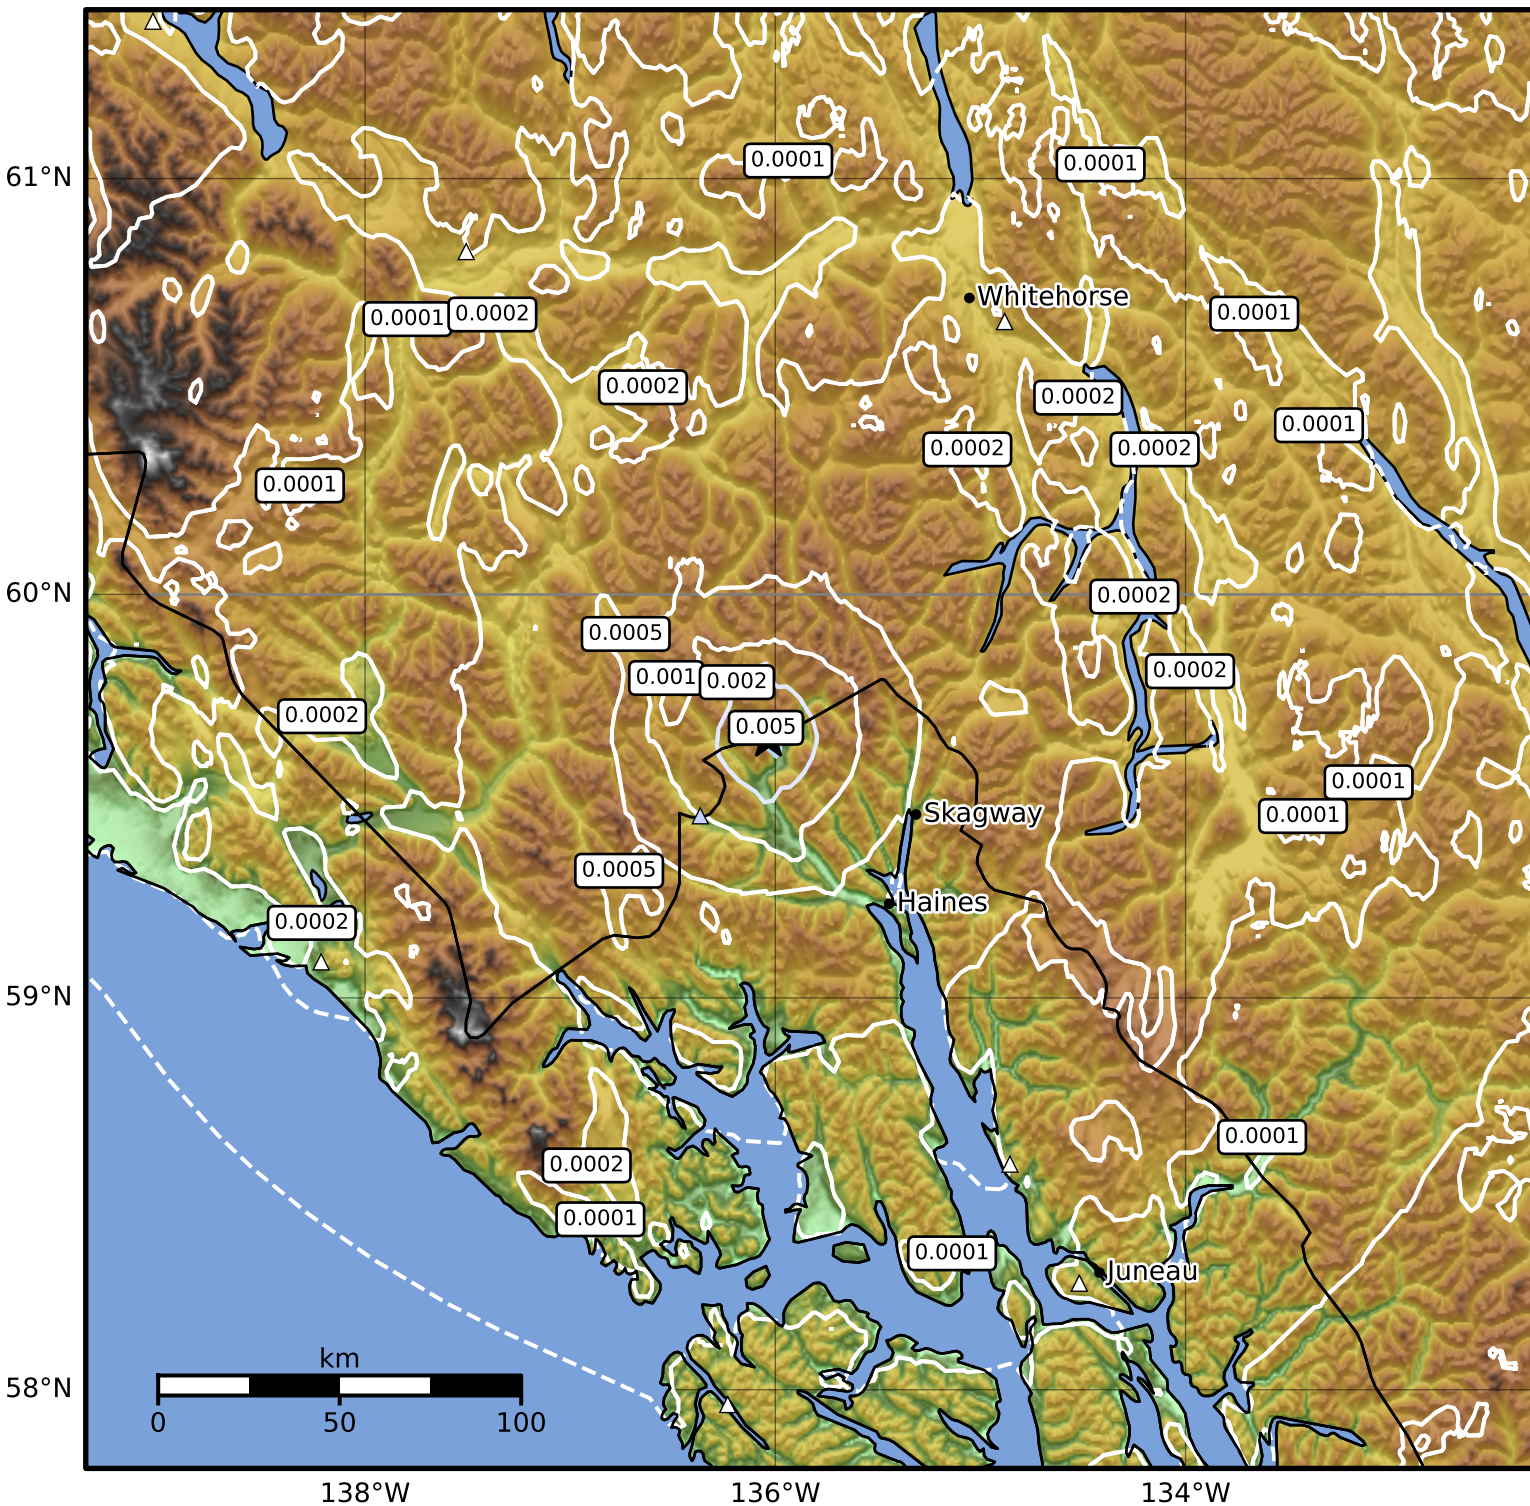

3.0 Second Peak Spectral Acceleration Map Alaska Earthquake Center
 ShakeMap: 55 km (34 miles) NW of Haines
 Apr 08, 2026 11:19:52 UTC M3.5 N59.65 W136.03 Depth: 5.0km ID:a2026gwxydb

Scale based on Worden et al. (2012)

Version 3: Processed 2026-04-08T11:28:09Z

△ Seismic Instrument ○ Reported Intensity

★ Epicenter