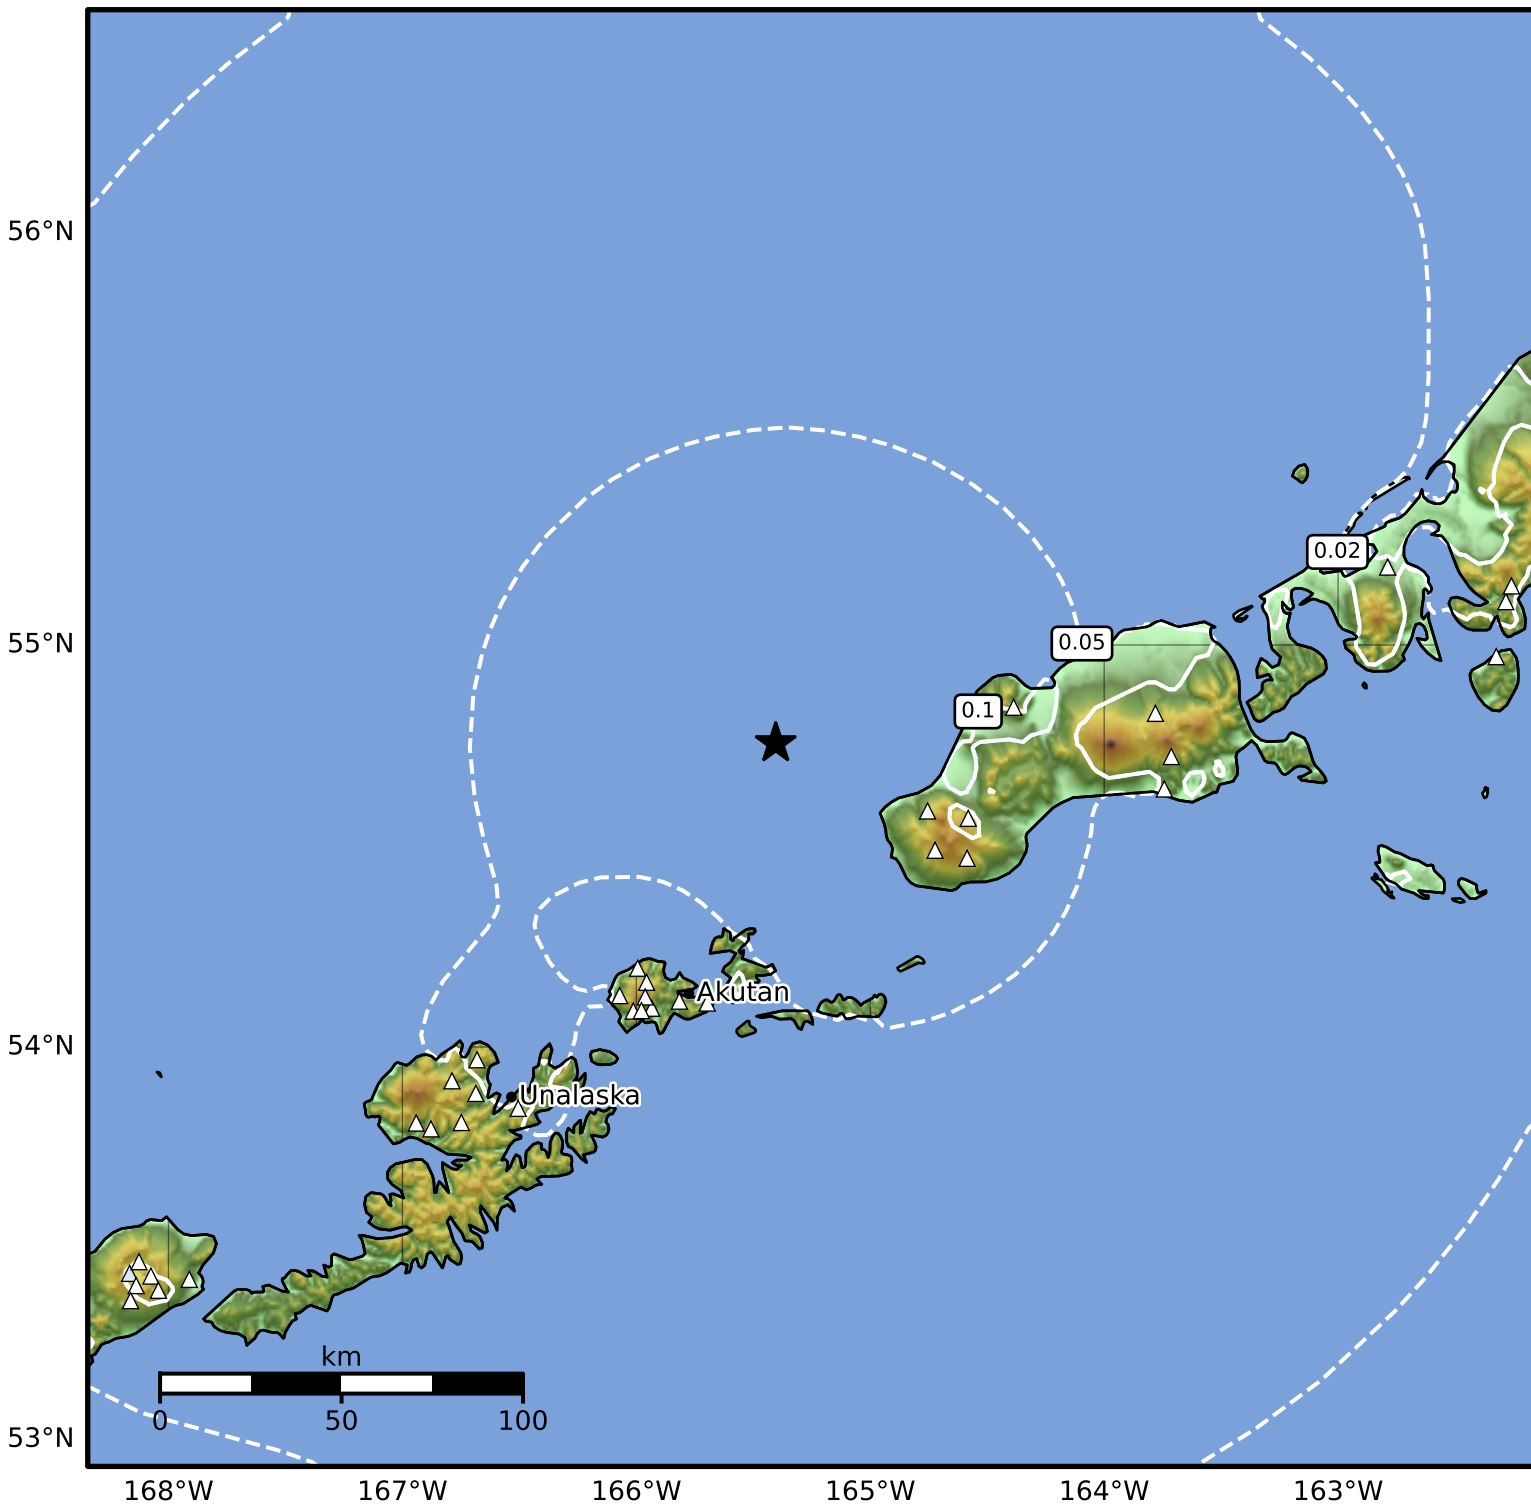

0.3 Second Peak Spectral Acceleration Map Alaska Earthquake Center
 ShakeMap: 75 km (47 miles) NNE of Akutan
 Apr 08, 2026 18:10:41 UTC M4.2 N54.76 W165.40 Depth: 198.3km ID:a2026gxlpqk

SA(0.3) (%g)	0.1	0.2	0.5	1	2	5	10	20	50	100	200
--------------	-----	-----	-----	---	---	---	----	----	----	-----	-----

Scale based on Worden et al. (2012)

Version 4: Processed 2026-04-08T18:31:50Z

△ Seismic Instrument ○ Reported Intensity

★ Epicenter