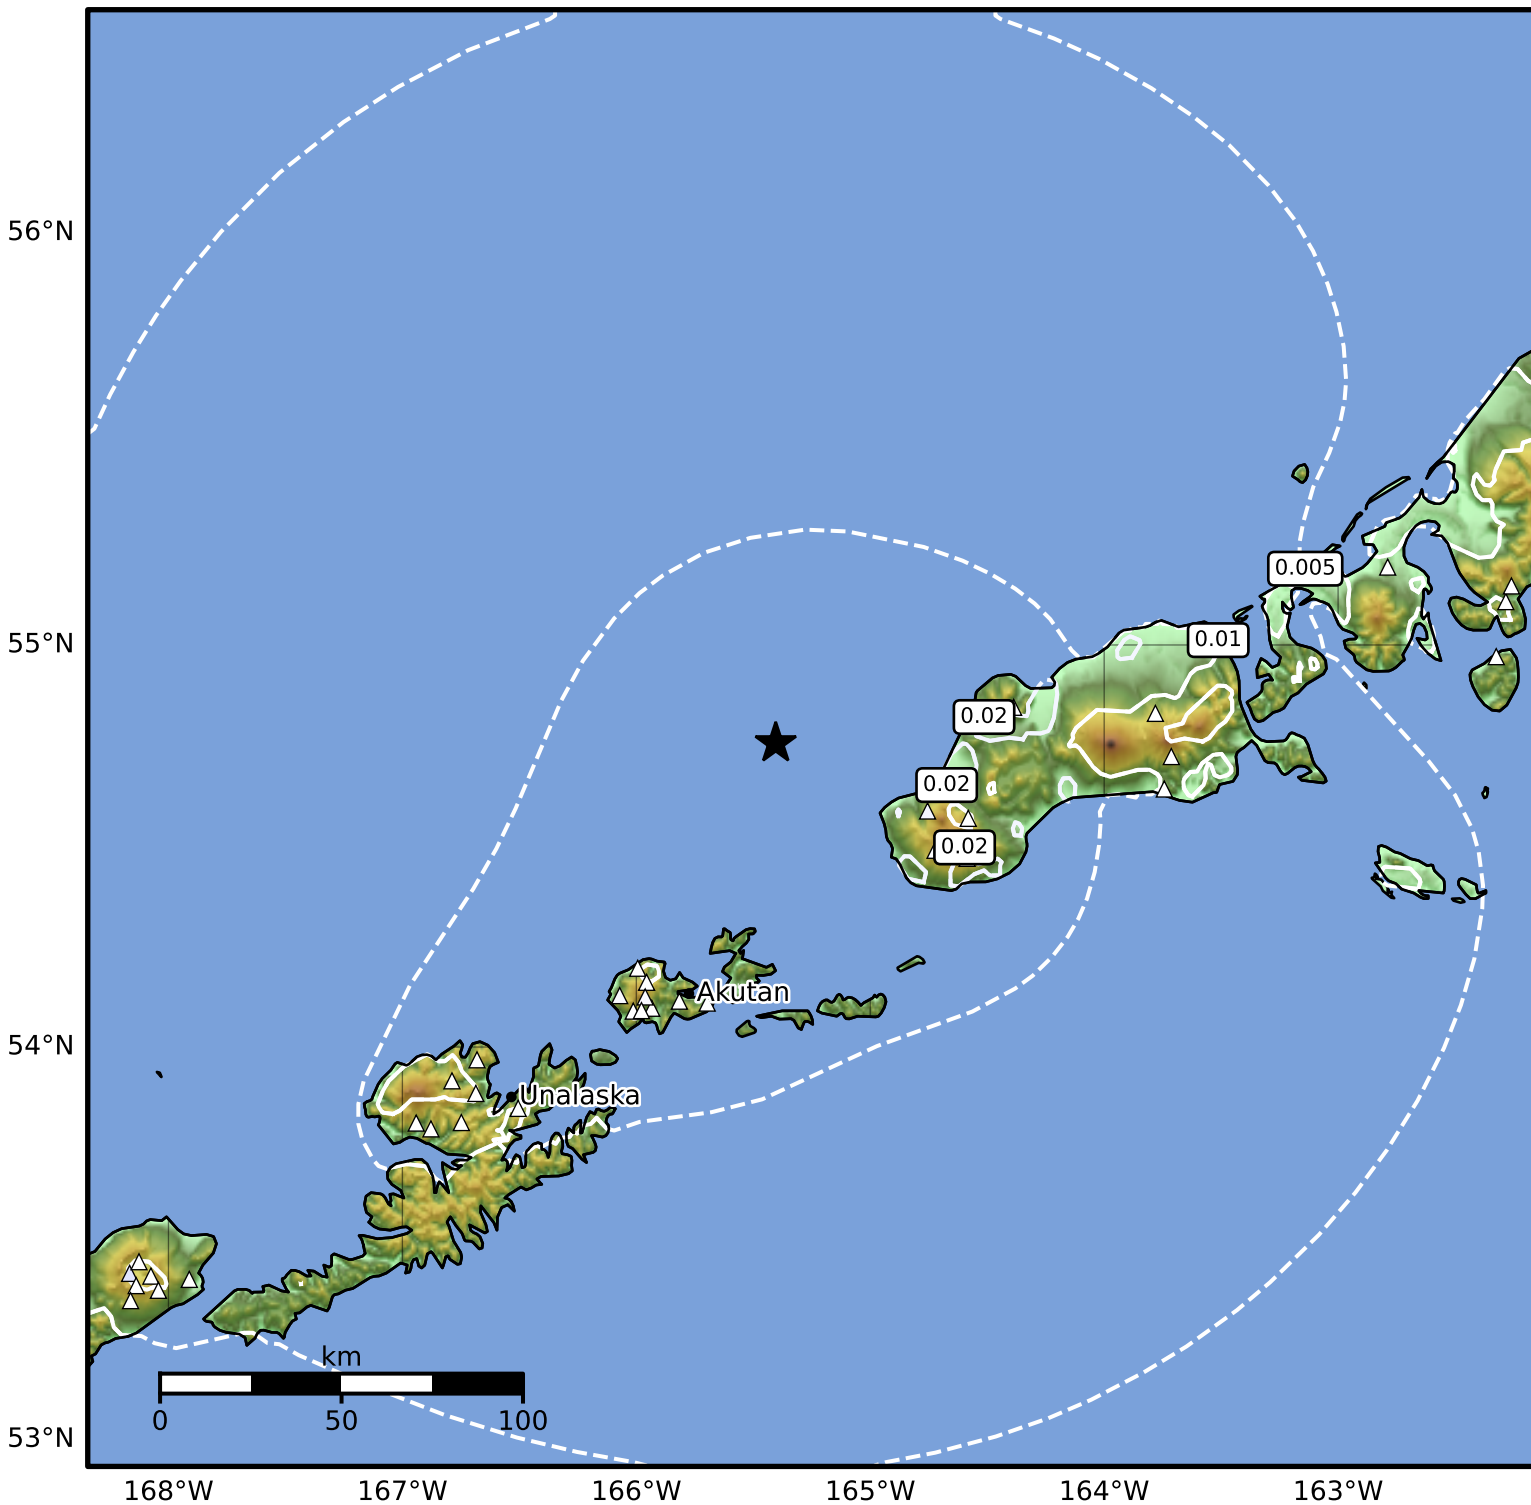

1.0 Second Peak Spectral Acceleration Map Alaska Earthquake Center
 ShakeMap: 75 km (47 miles) NNE of Akutan
 Apr 08, 2026 18:10:41 UTC M4.2 N54.76 W165.40 Depth: 198.3km ID:a2026gxlpqk

SA(1.0) (%g)	0.1	0.2	0.5	1	2	5	10	20	50	100	200
--------------	-----	-----	-----	---	---	---	----	----	----	-----	-----

Scale based on Worden et al. (2012)

Version 4: Processed 2026-04-08T18:31:50Z

△ Seismic Instrument ○ Reported Intensity

★ Epicenter