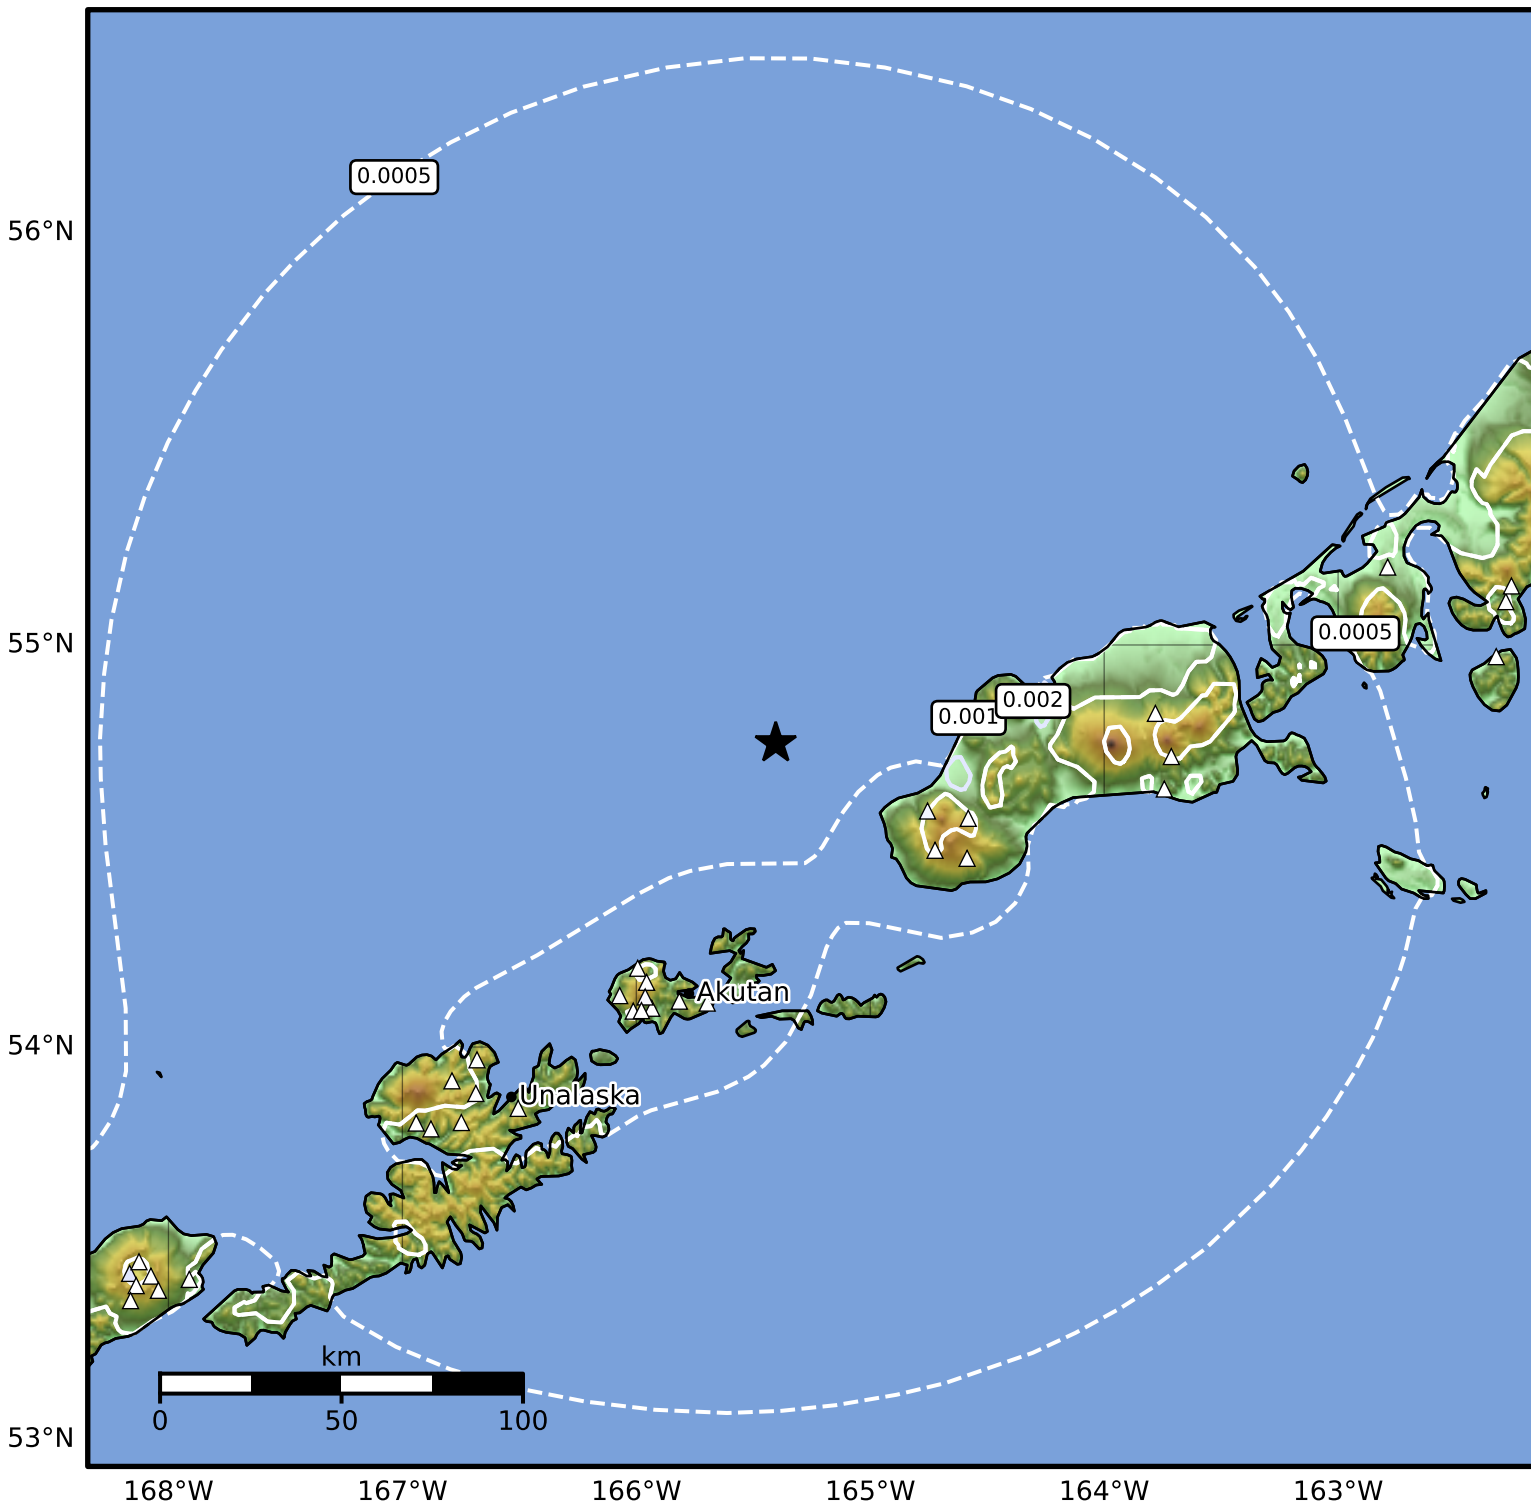

3.0 Second Peak Spectral Acceleration Map Alaska Earthquake Center
ShakeMap: 75 km (47 miles) NNE of Akutan
Apr 08, 2026 18:10:41 UTC M4.2 N54.76 W165.40 Depth: 198.3km ID:a2026gxlpqk

Scale based on Worden et al. (2012)

△ Seismic Instrument ○ Reported Intensity

★ Epicenter

Version 4: Processed 2026-04-08T18:31:50Z