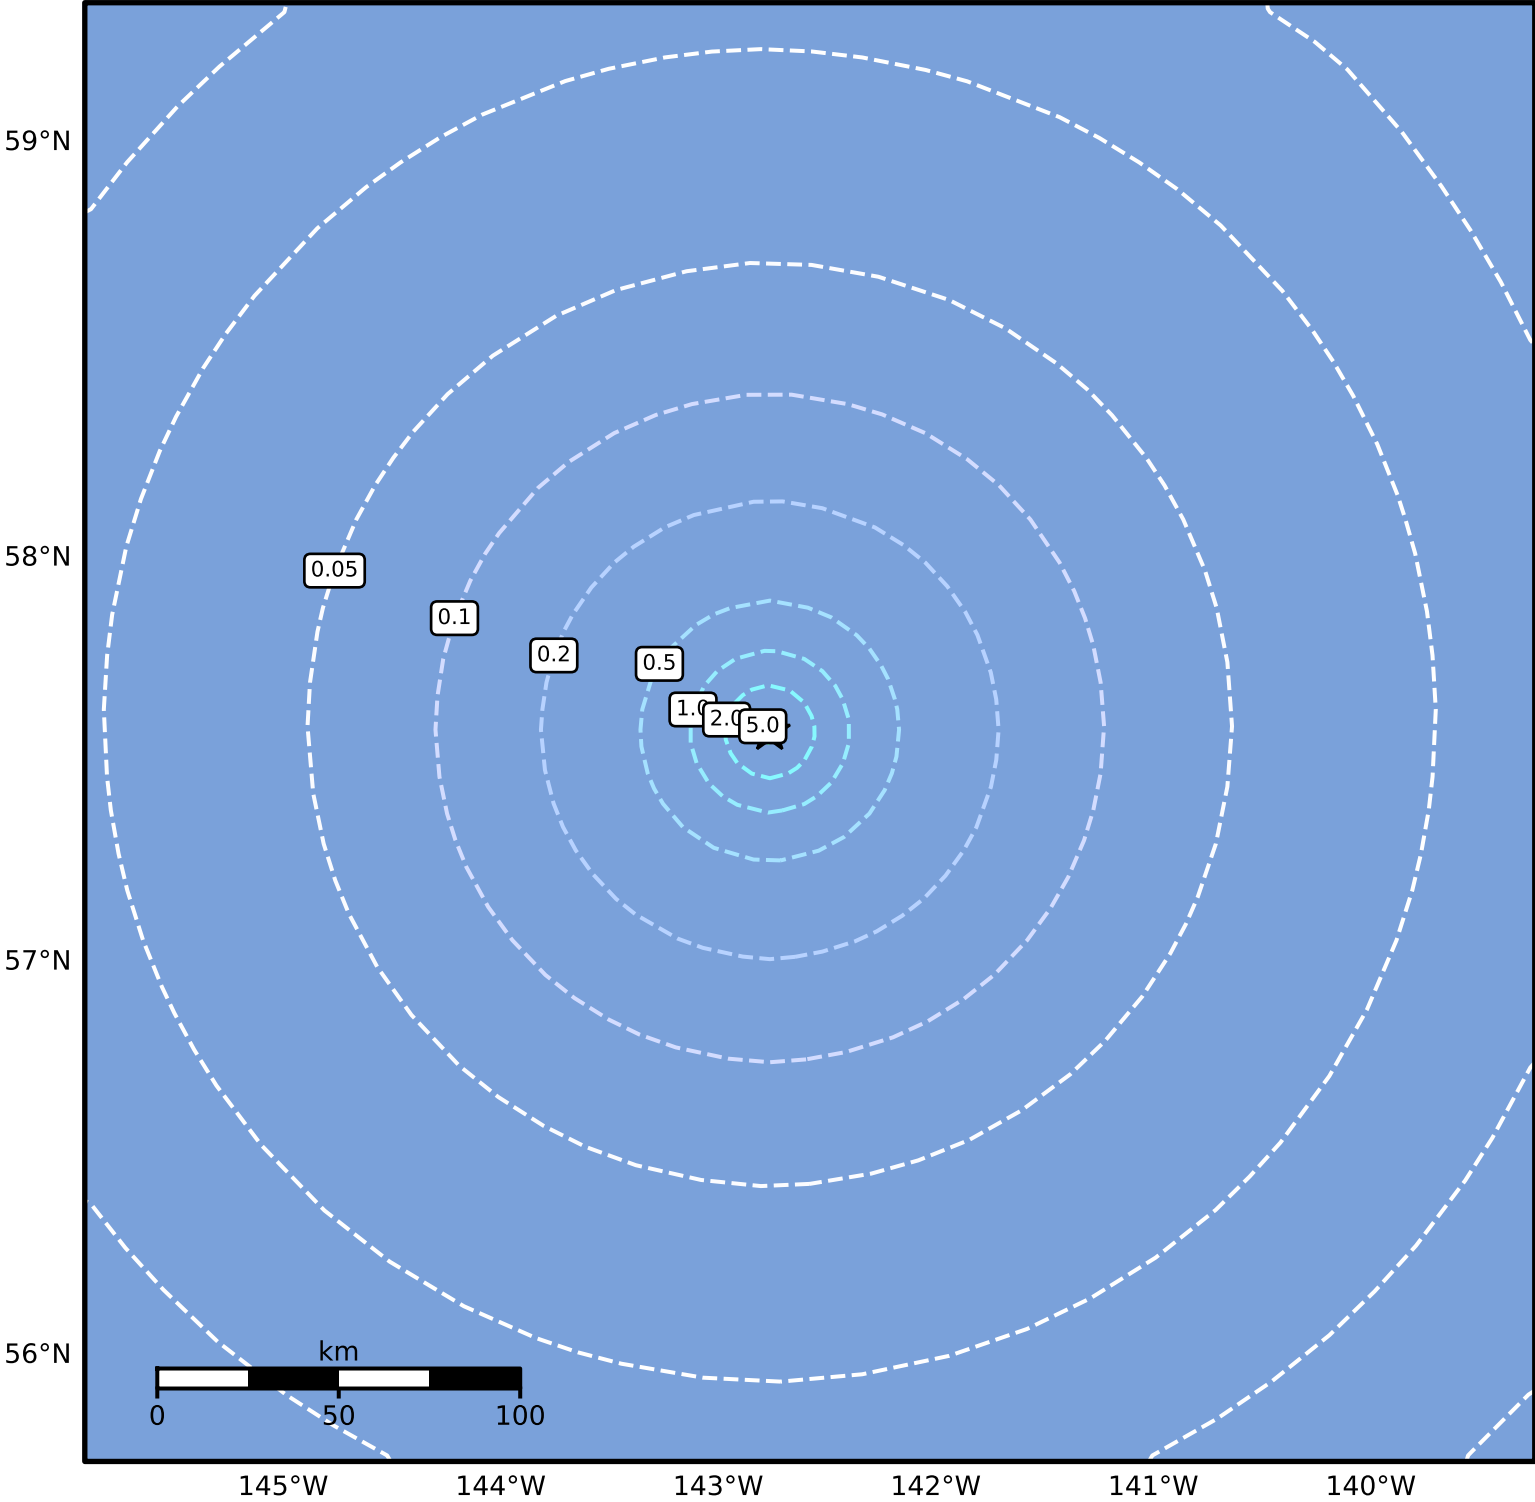

Peak Ground Acceleration Map Alaska Earthquake Center
 ShakeMap: 282 km (175 miles) SW of Yakutat
 Apr 09, 2026 10:05:00 UTC M4.3 N57.57 W142.76 Depth: 5.0km ID:a2026gyrfoy

PGA (%g)	0.1	0.2	0.5	1	2	5	10	20	50	100	200
----------	-----	-----	-----	---	---	---	----	----	----	-----	-----

Scale based on Worden et al. (2012)

Version 5: Processed 2026-04-09T15:24:51Z

△ Seismic Instrument ○ Reported Intensity

★ Epicenter