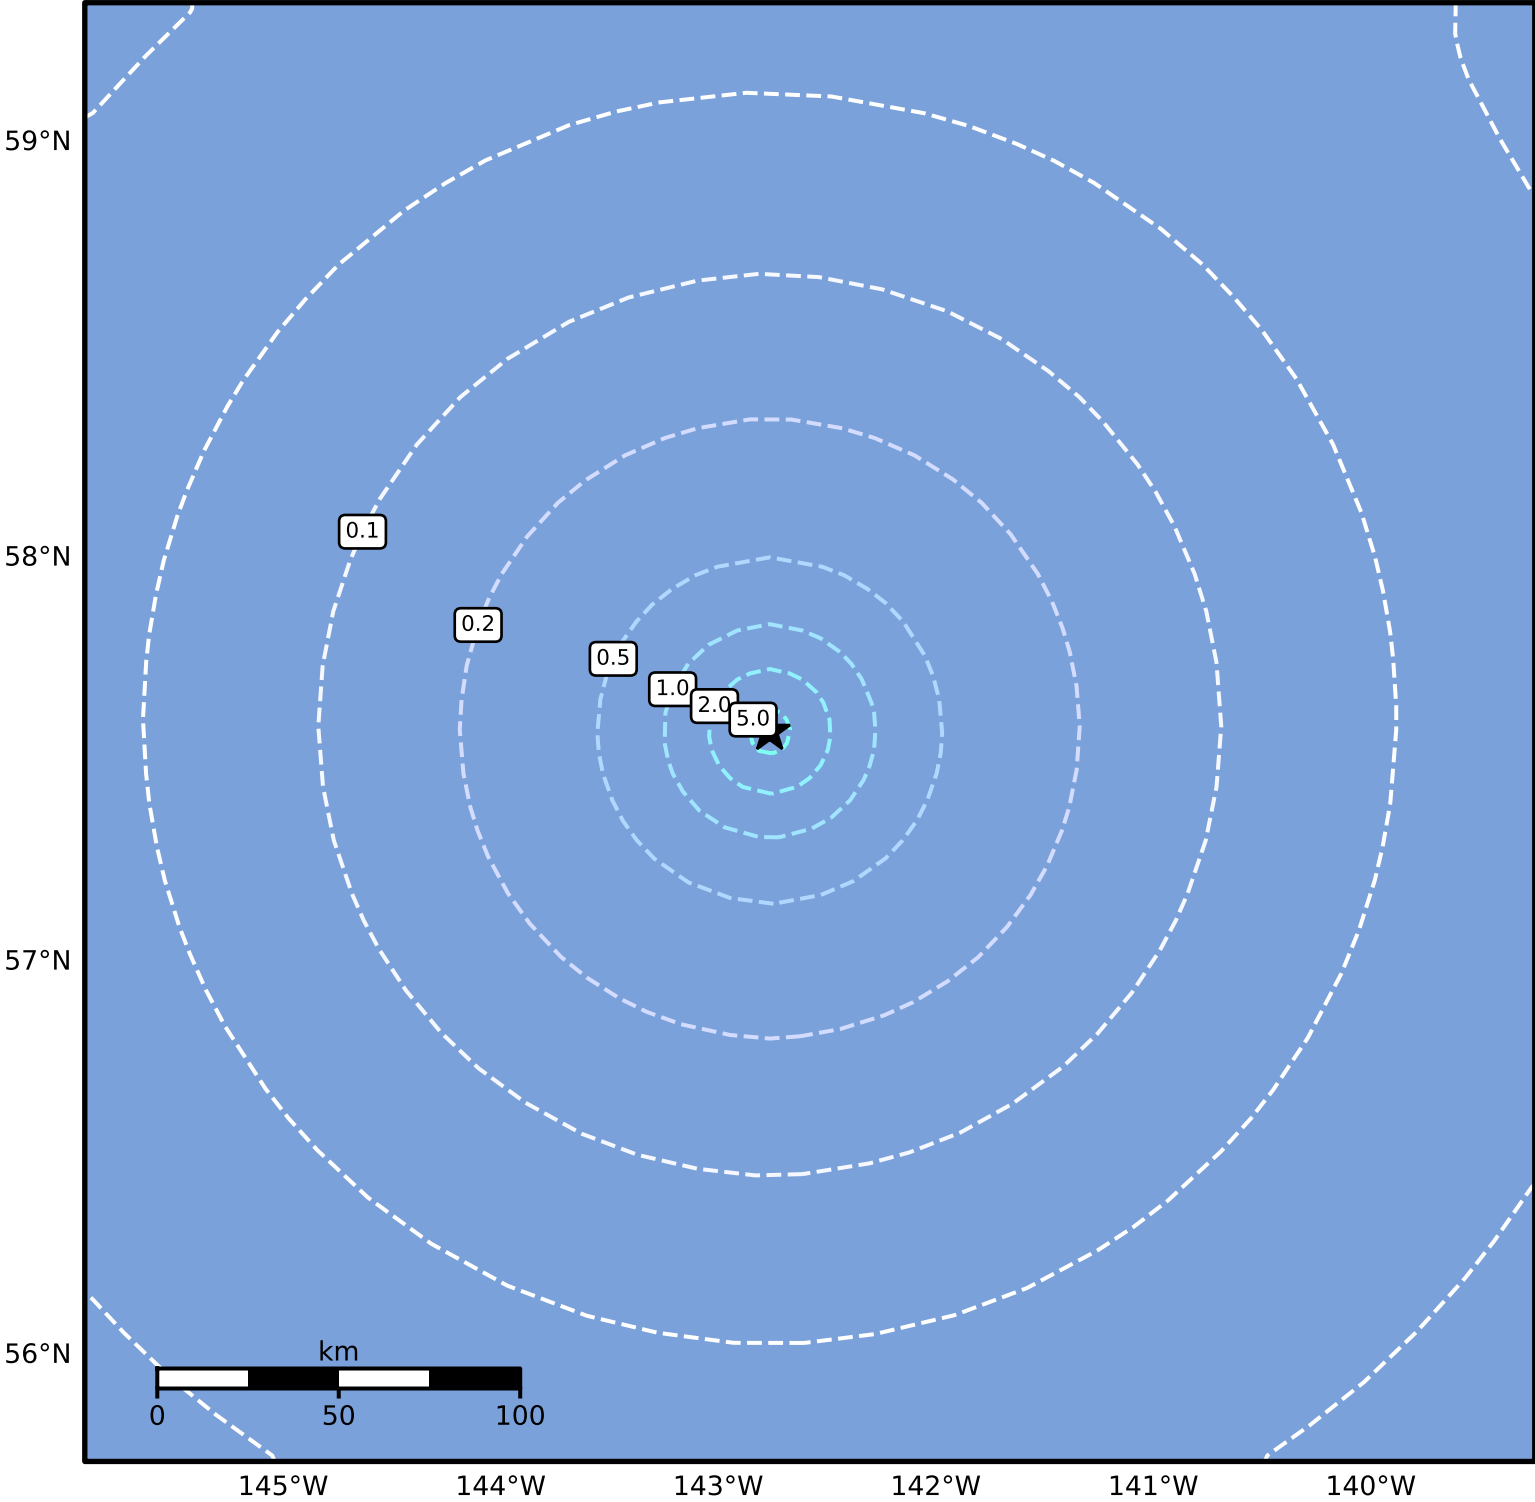

0.3 Second Peak Spectral Acceleration Map Alaska Earthquake Center
 ShakeMap: 282 km (175 miles) SW of Yakutat
 Apr 09, 2026 10:05:00 UTC M4.3 N57.57 W142.76 Depth: 5.0km ID:a2026gyrfoy

SA(0.3) (%g)	0.1	0.2	0.5	1	2	5	10	20	50	100	200
---------------------	------------	------------	------------	----------	----------	----------	-----------	-----------	-----------	------------	------------

Scale based on Worden et al. (2012)

Version 5: Processed 2026-04-09T15:24:51Z

△ Seismic Instrument ○ Reported Intensity

★ Epicenter