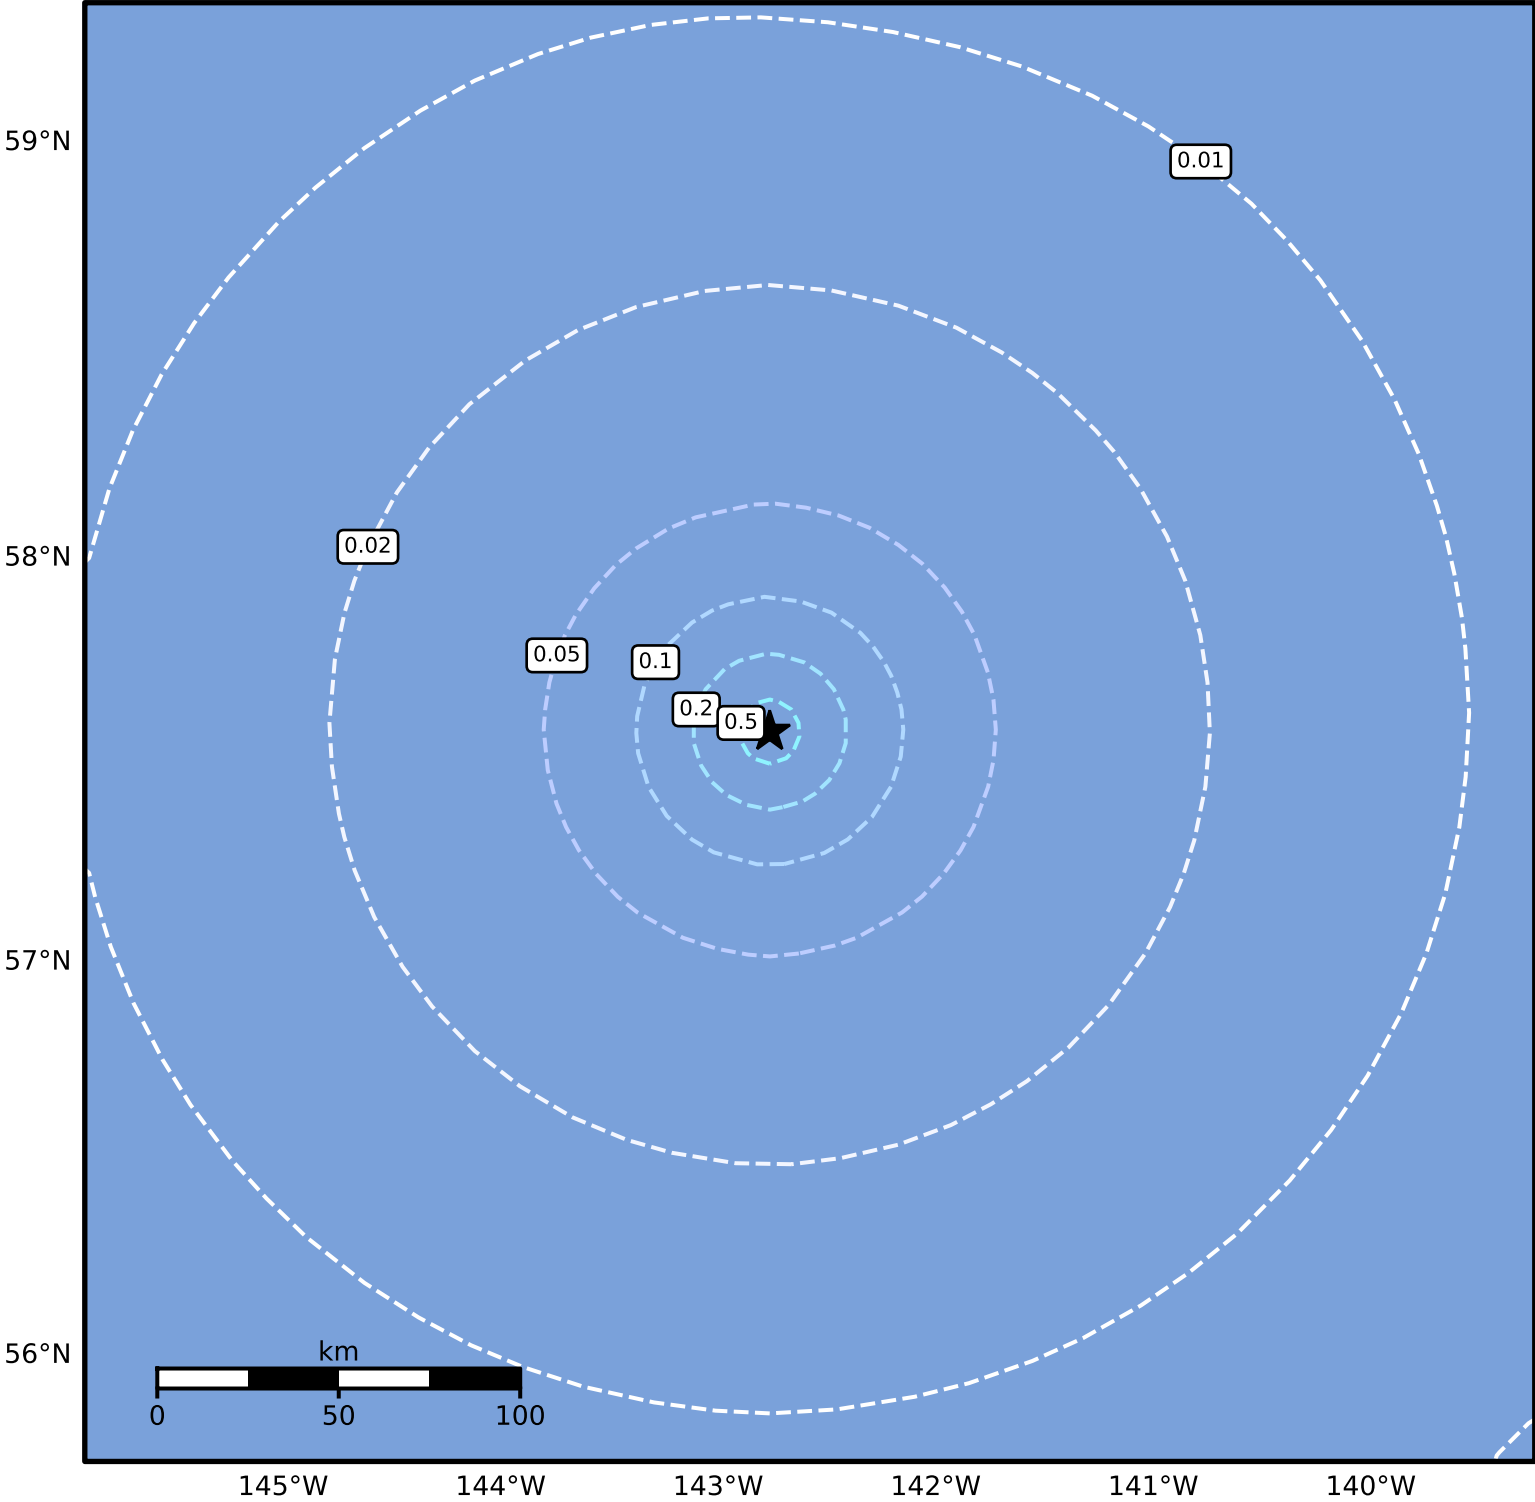

1.0 Second Peak Spectral Acceleration Map Alaska Earthquake Center  
 ShakeMap: 282 km (175 miles) SW of Yakutat  
 Apr 09, 2026 10:05:00 UTC M4.3 N57.57 W142.76 Depth: 5.0km ID:a2026gyrfoy

SA(1.0) (%g)	0.1	0.2	0.5	1	2	5	10	20	50	100	200
--------------	-----	-----	-----	---	---	---	----	----	----	-----	-----

Scale based on Worden et al. (2012)

Version 5: Processed 2026-04-09T15:24:51Z

△ Seismic Instrument ○ Reported Intensity

★ Epicenter