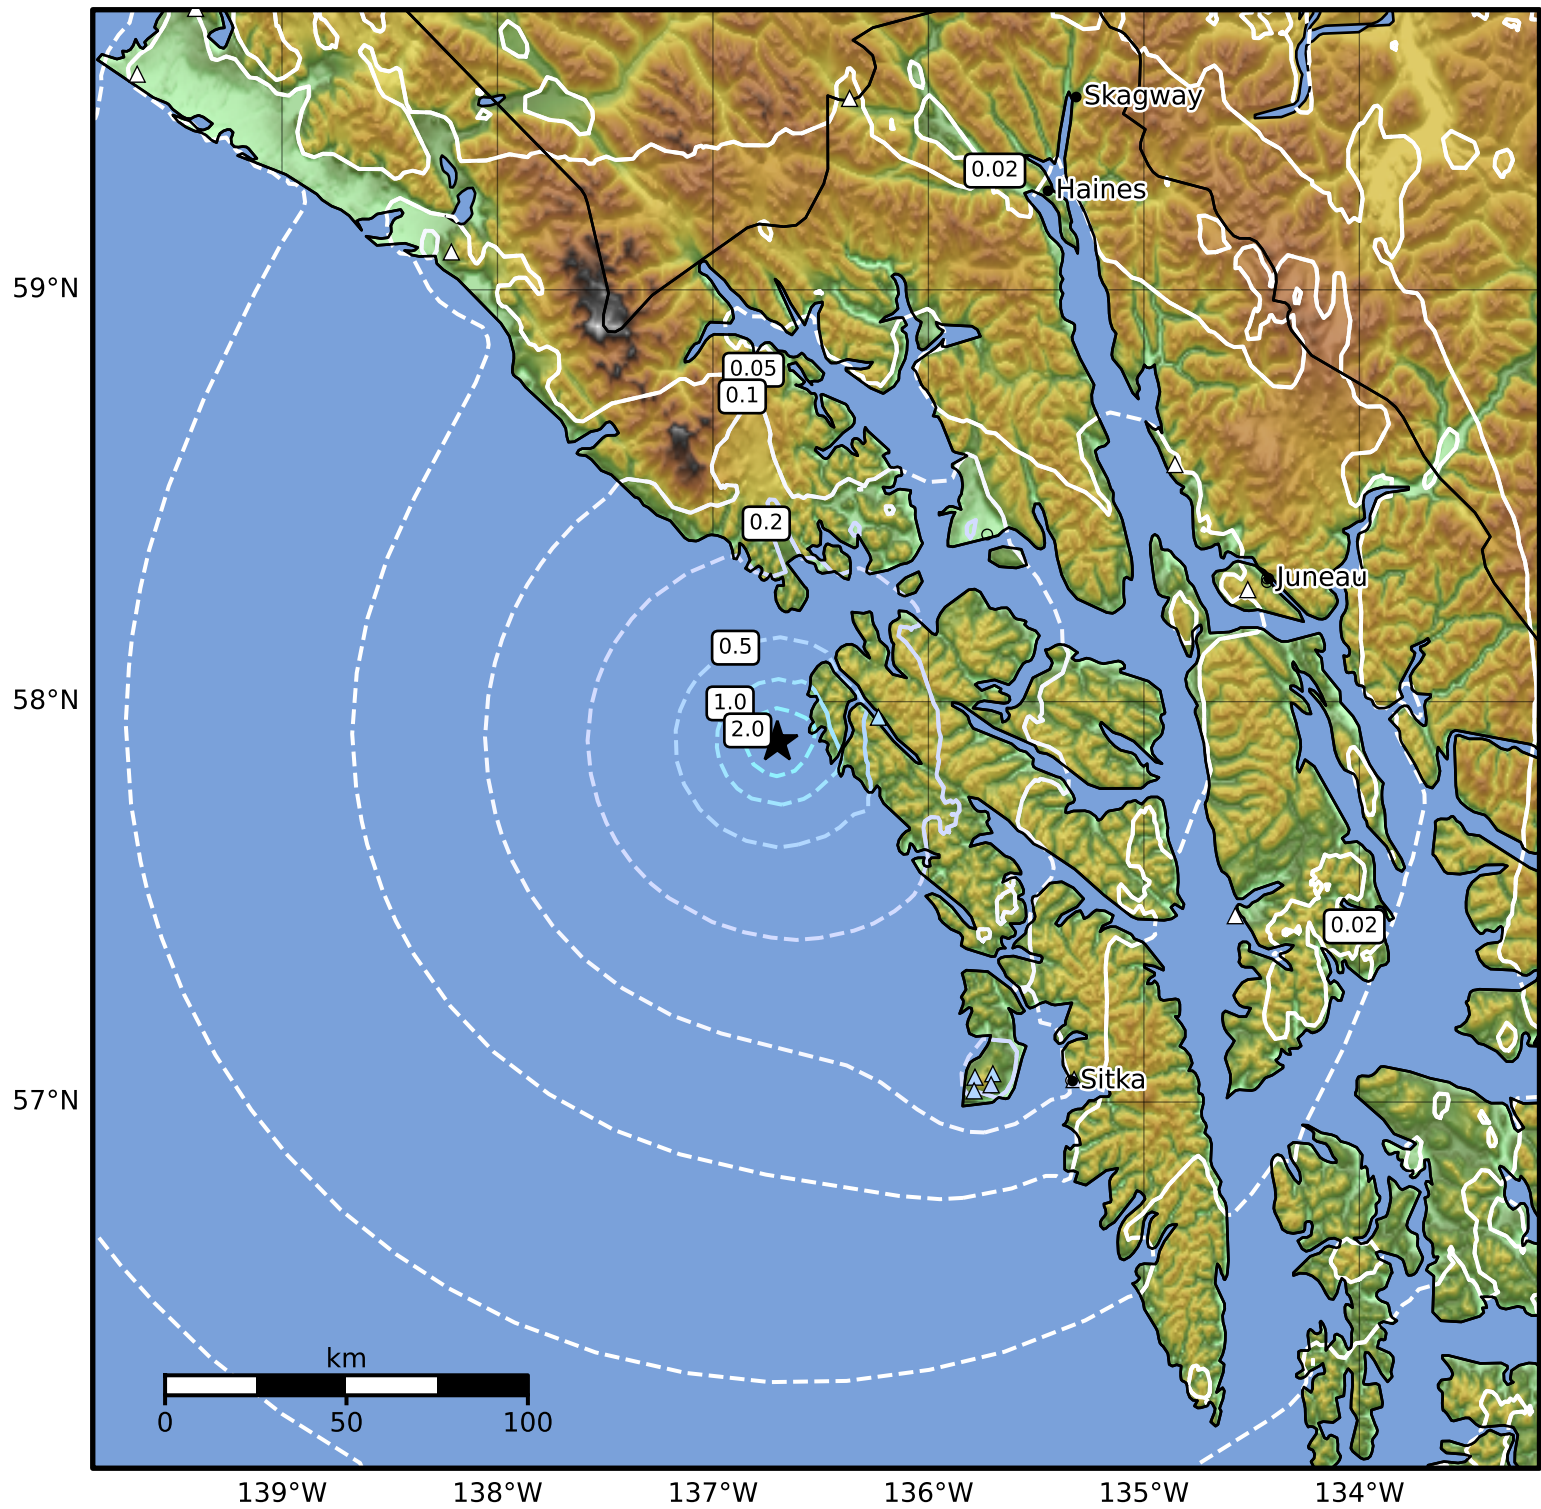

0.3 Second Peak Spectral Acceleration Map Alaska Earthquake Center
ShakeMap: 29 km (18 miles) WSW of Pelican
Apr 10, 2026 16:43:16 UTC M3.9 N57.90 W136.70 Depth: 0.9km ID:a2026hbadr

SA(0.3) (%g)	0.1	0.2	0.5	1	2	5	10	20	50	100	200
--------------	-----	-----	-----	---	---	---	----	----	----	-----	-----

Scale based on Worden et al. (2012)

Version 4: Processed 2026-04-10T16:54:48Z

△ Seismic Instrument ○ Reported Intensity

★ Epicenter