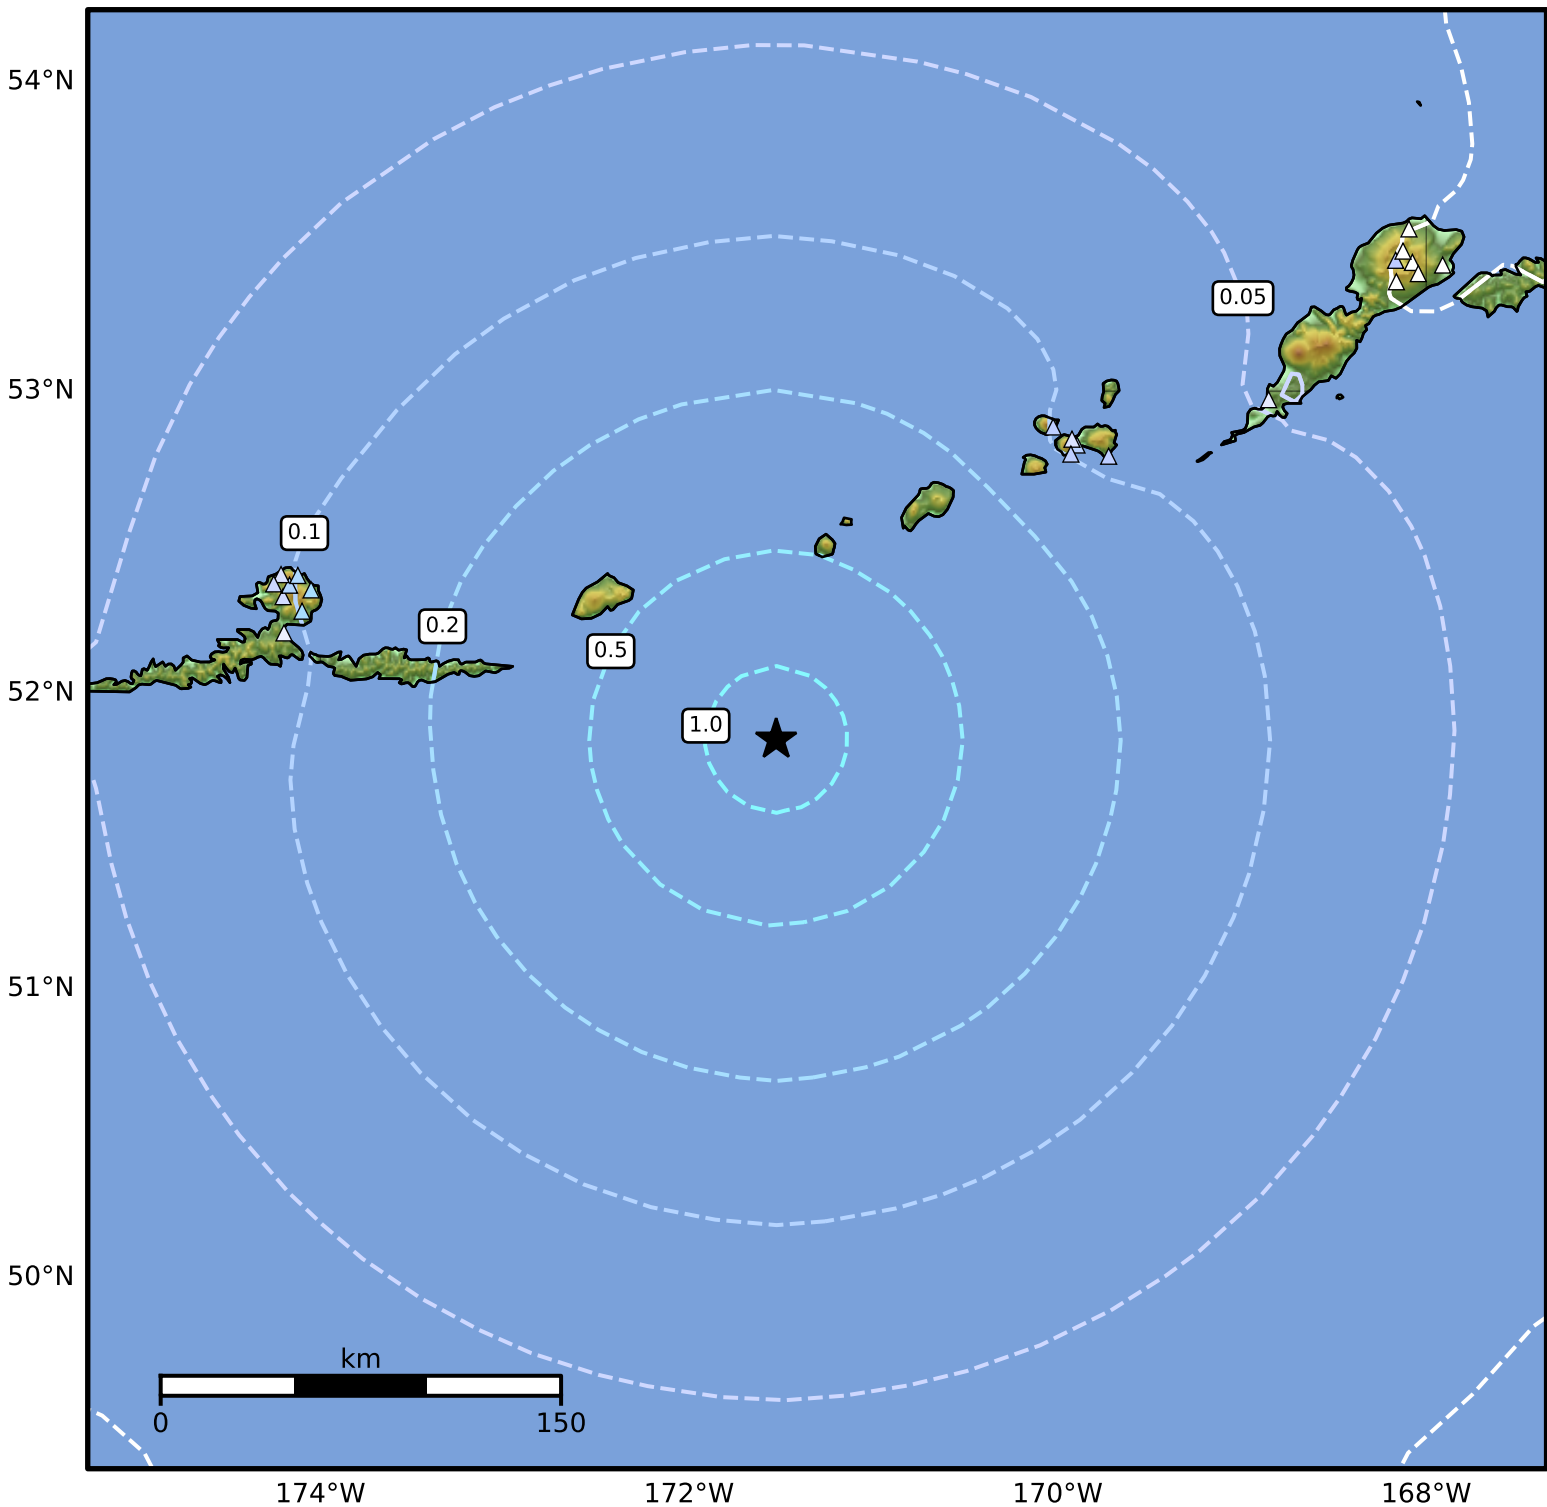

Peak Ground Velocity Map Alaska Earthquake Center  
ShakeMap: 187 km (116 miles) E of Atka  
Apr 11, 2026 00:39:53 UTC M5.2 N51.84 W171.53 Depth: 55.5km ID:a2026hbpyvr

Scale based on Worden et al. (2012)

Version 7: Processed 2026-04-11T01:00:22Z

△ Seismic Instrument ○ Reported Intensity

★ Epicenter