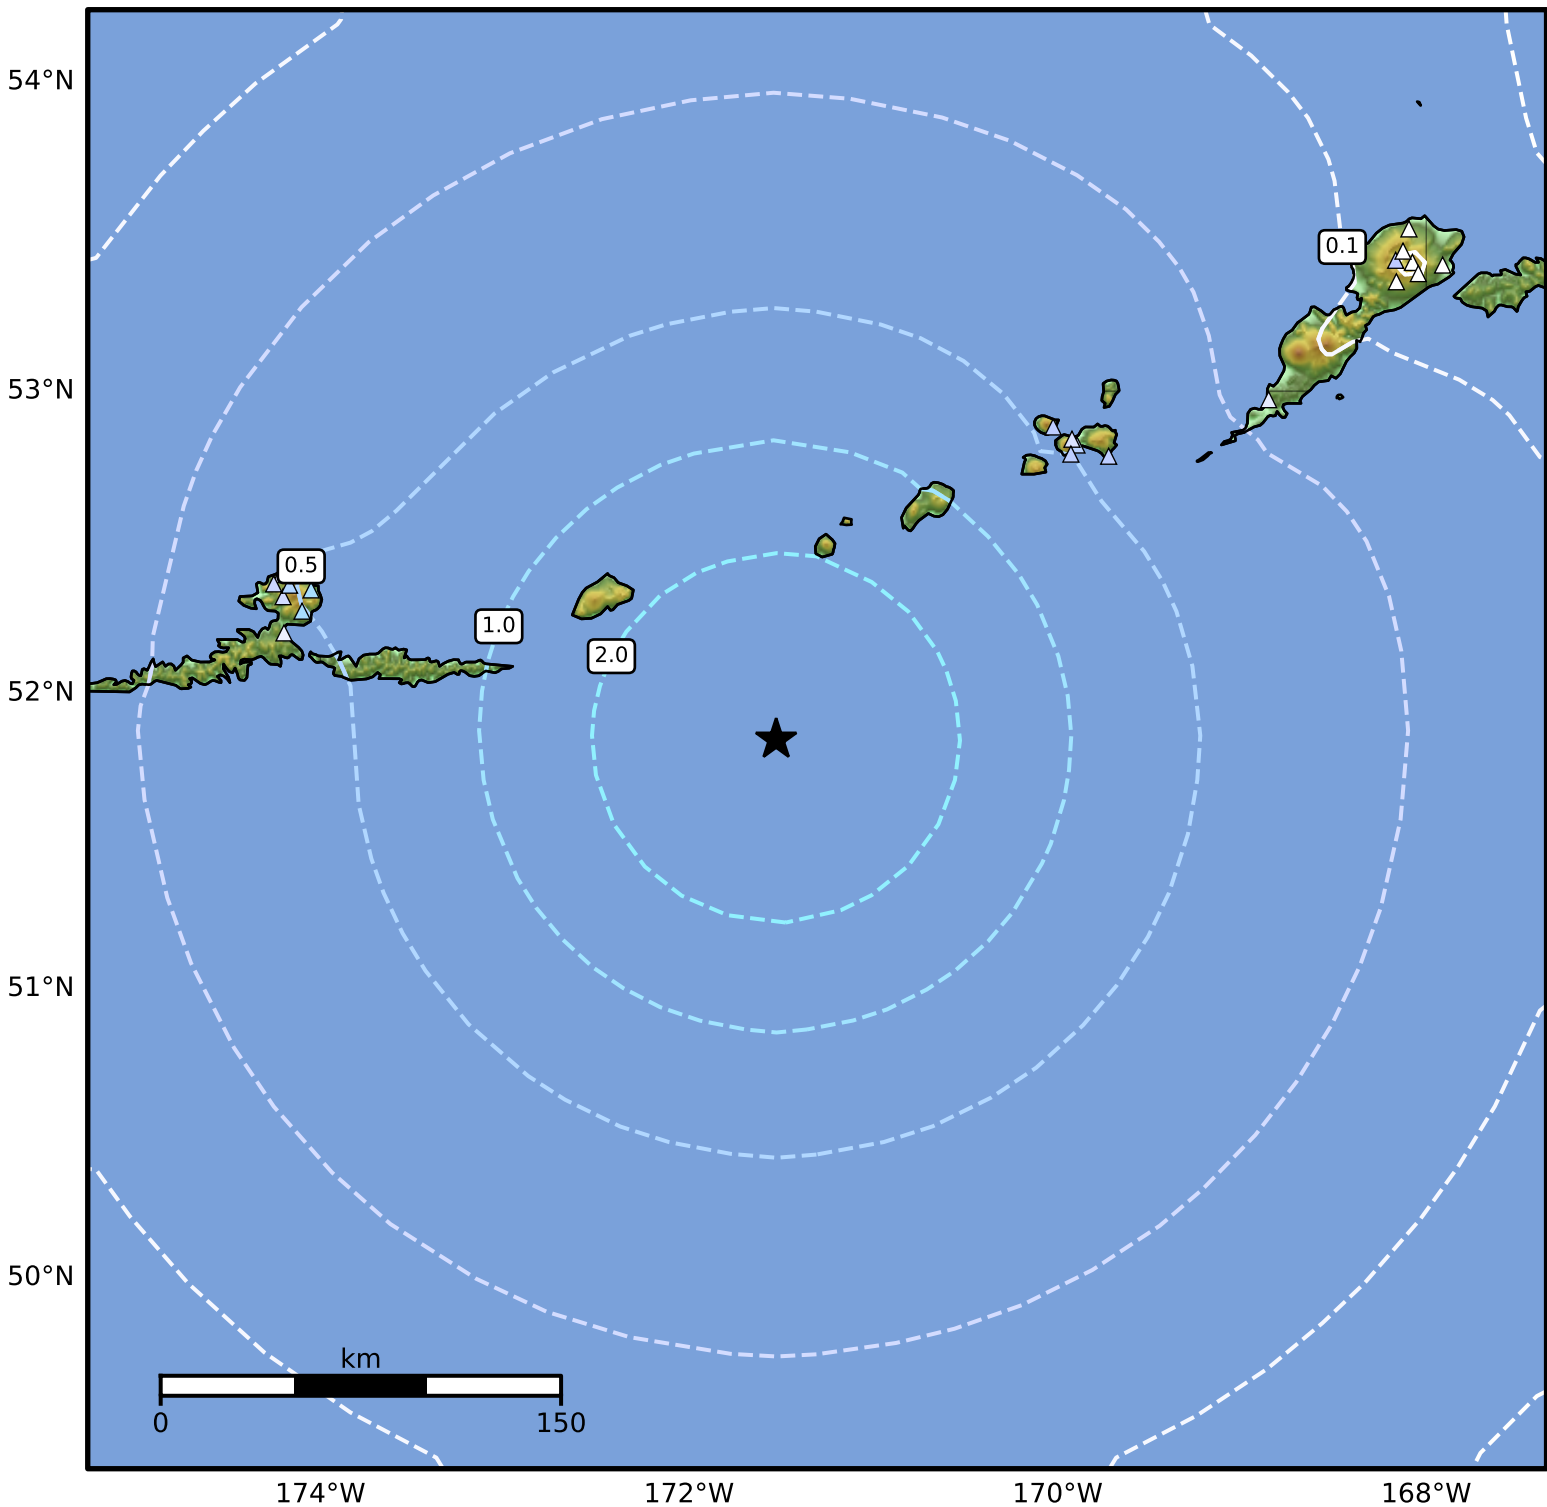

0.3 Second Peak Spectral Acceleration Map Alaska Earthquake Center
 ShakeMap: 187 km (116 miles) E of Atka
 Apr 11, 2026 00:39:53 UTC M5.2 N51.84 W171.53 Depth: 55.5km ID:a2026hbpyvr

SA(0.3) (%g)	0.1	0.2	0.5	1	2	5	10	20	50	100	200
--------------	-----	-----	-----	---	---	---	----	----	----	-----	-----

Scale based on Worden et al. (2012)

Version 7: Processed 2026-04-11T01:00:22Z

△ Seismic Instrument ○ Reported Intensity

★ Epicenter