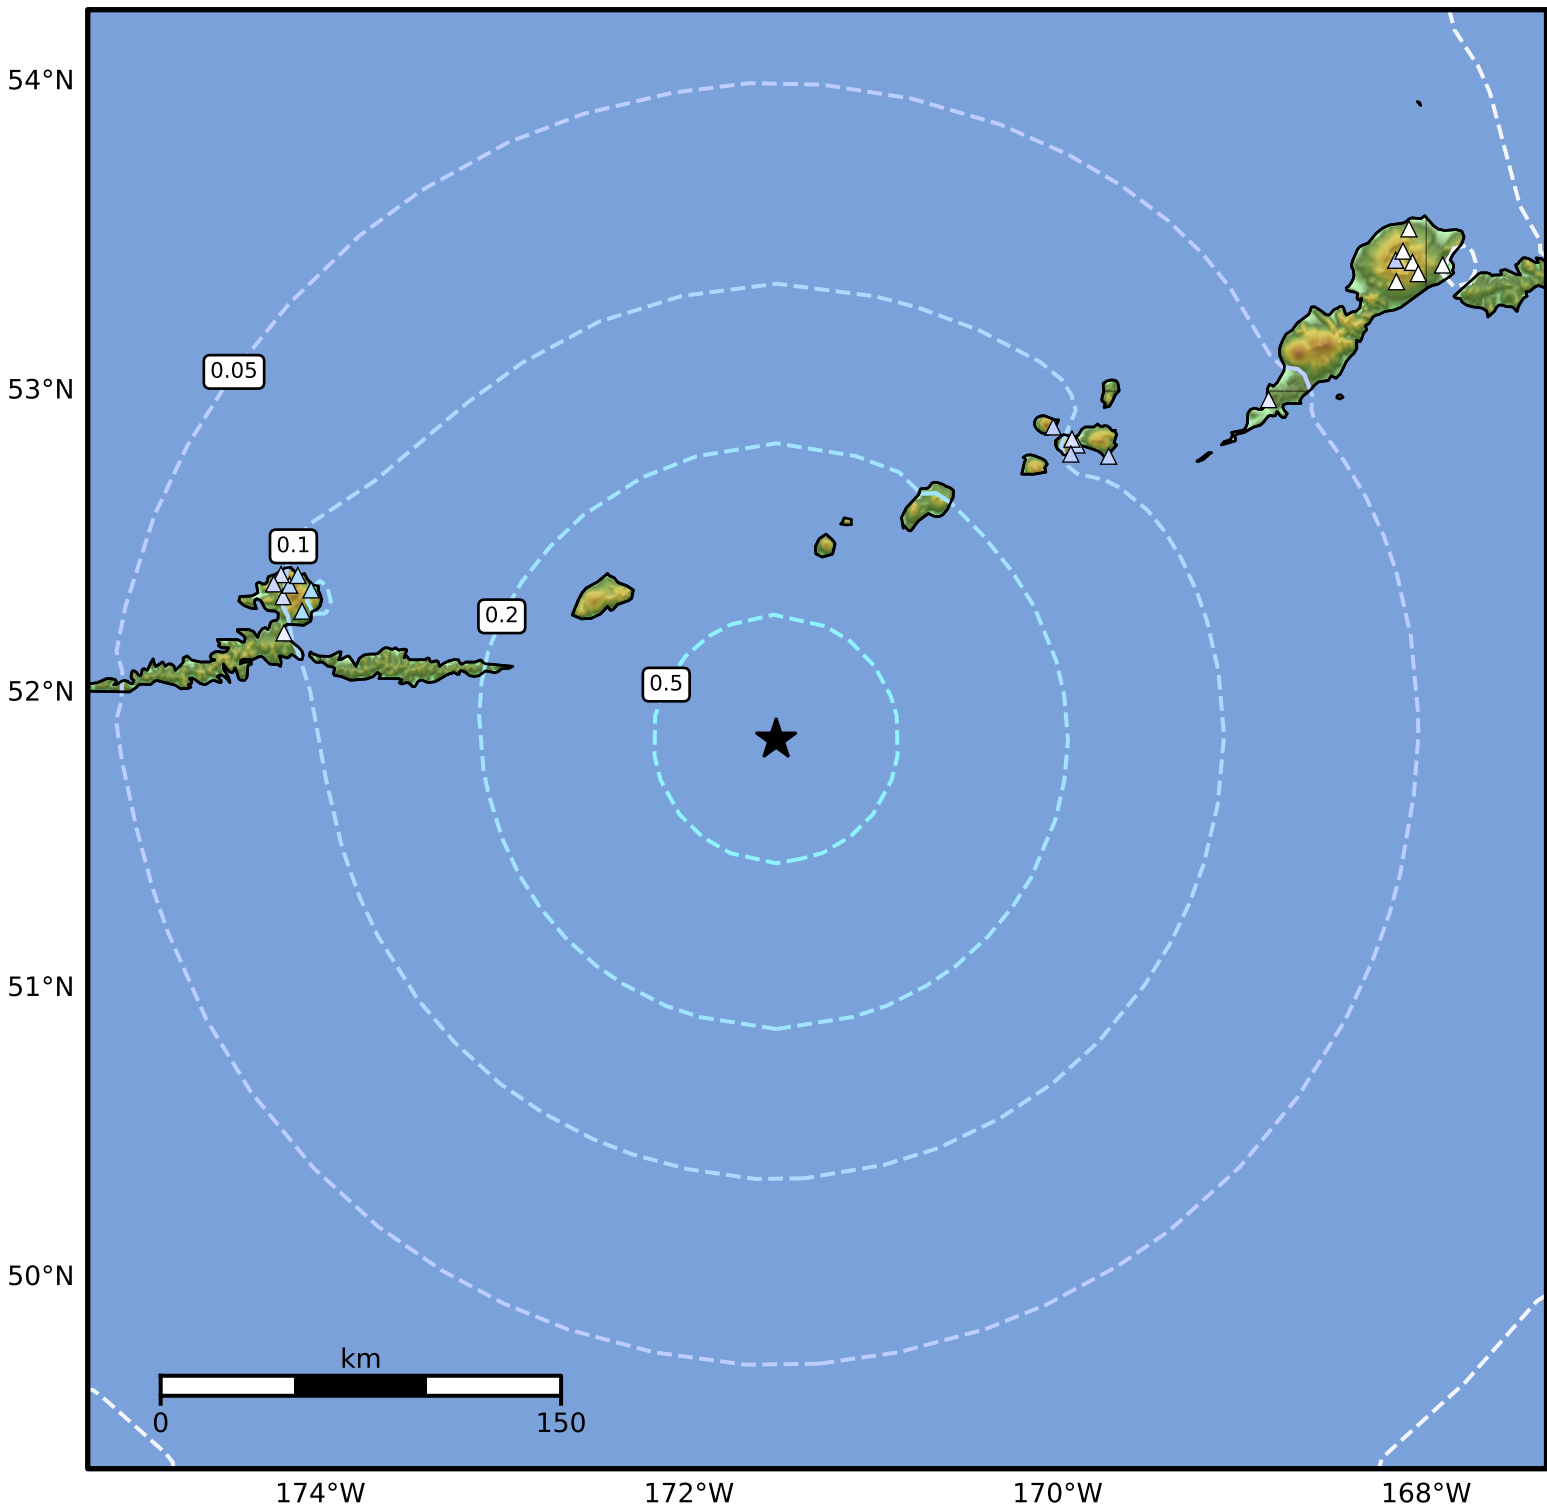

1.0 Second Peak Spectral Acceleration Map Alaska Earthquake Center
ShakeMap: 187 km (116 miles) E of Atka
Apr 11, 2026 00:39:53 UTC M5.2 N51.84 W171.53 Depth: 55.5km ID:a2026hbpyvr

SA(1.0) (%g)	0.1	0.2	0.5	1	2	5	10	20	50	100	200
--------------	-----	-----	-----	---	---	---	----	----	----	-----	-----

Scale based on Worden et al. (2012)

Version 7: Processed 2026-04-11T01:00:22Z

△ Seismic Instrument ○ Reported Intensity

★ Epicenter