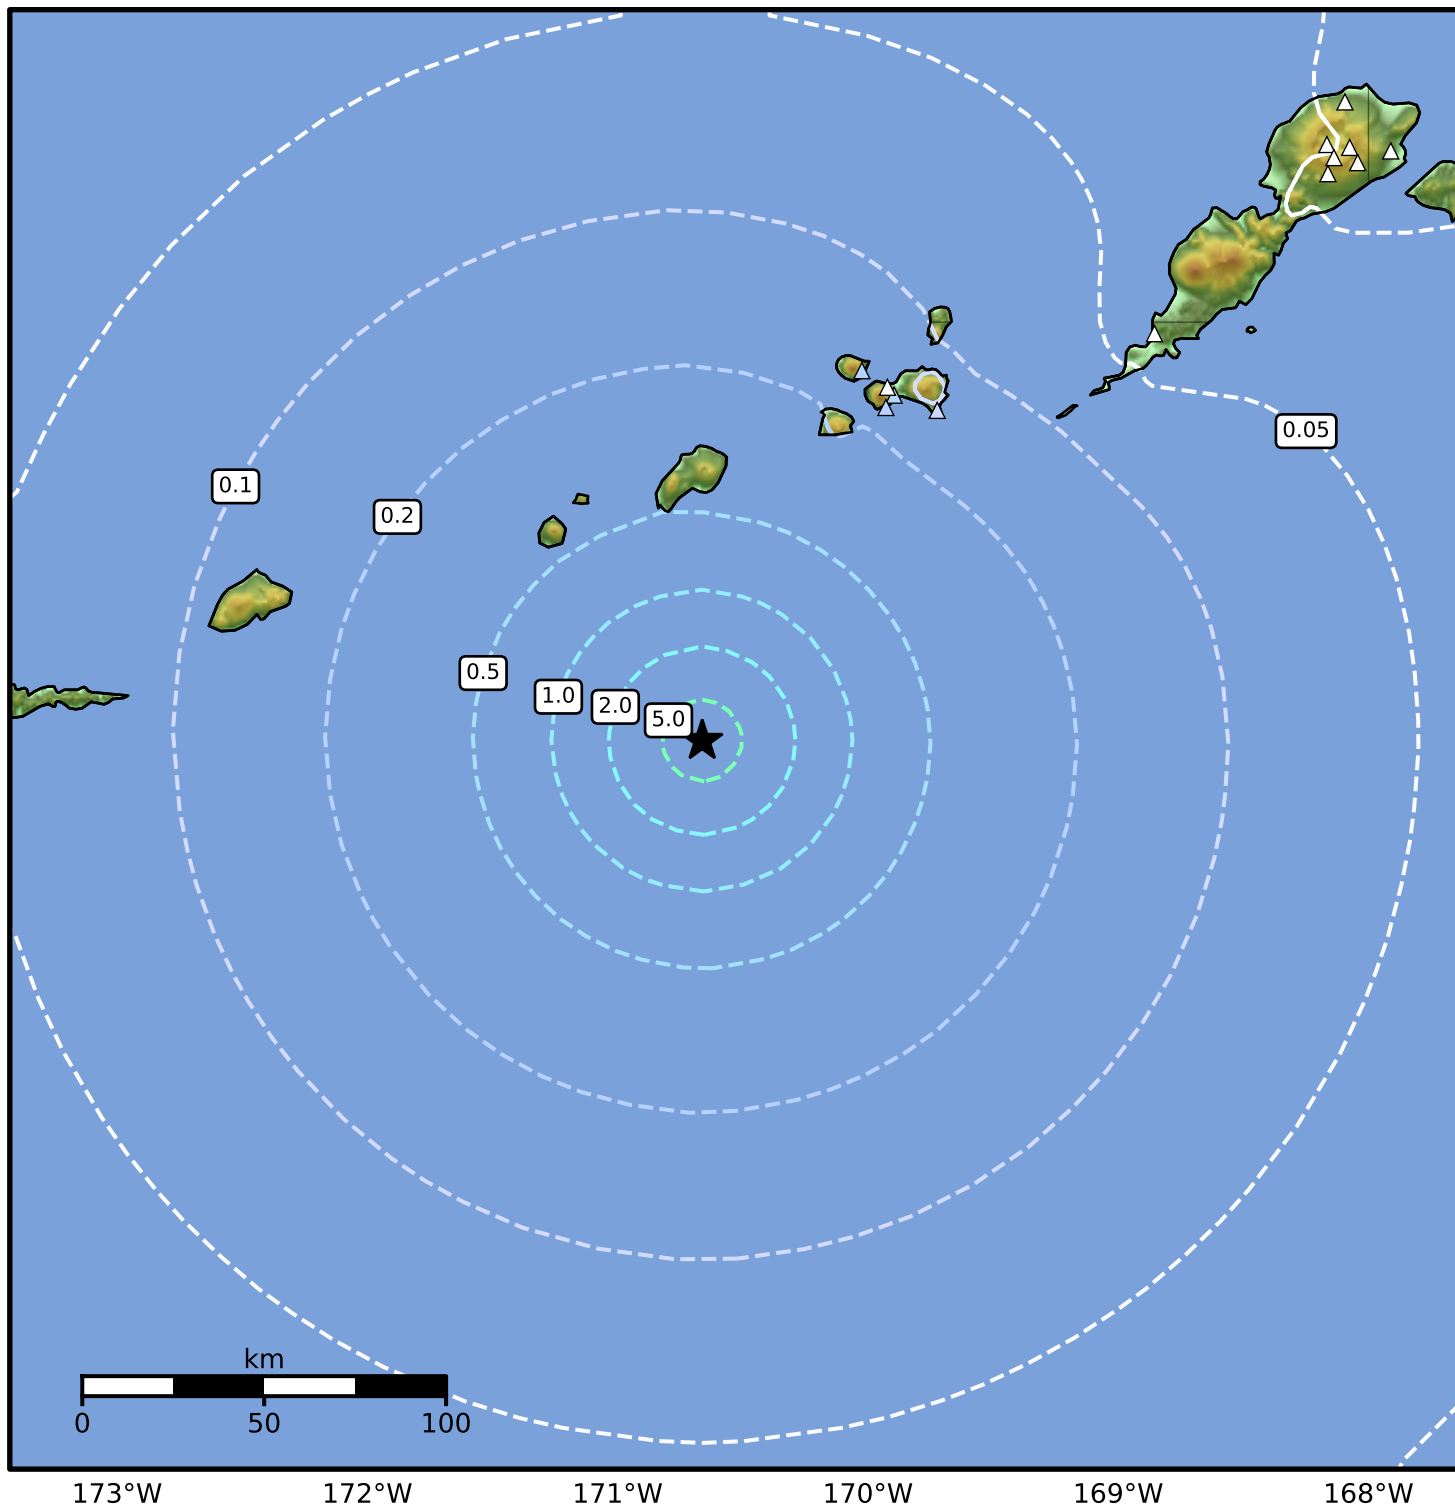

Peak Ground Acceleration Map Alaska Earthquake Center
 ShakeMap: 161 km (100 miles) SW of Nikolski
 Apr 11, 2026 10:07:40 UTC M4.3 N51.98 W170.66 Depth: 8.2km ID:a2026hciudw

PGA (%g)	0.1	0.2	0.5	1	2	5	10	20	50	100	200
----------	-----	-----	-----	---	---	---	----	----	----	-----	-----

Scale based on Worden et al. (2012)

Version 3: Processed 2026-04-12T03:58:25Z

△ Seismic Instrument ○ Reported Intensity

★ Epicenter