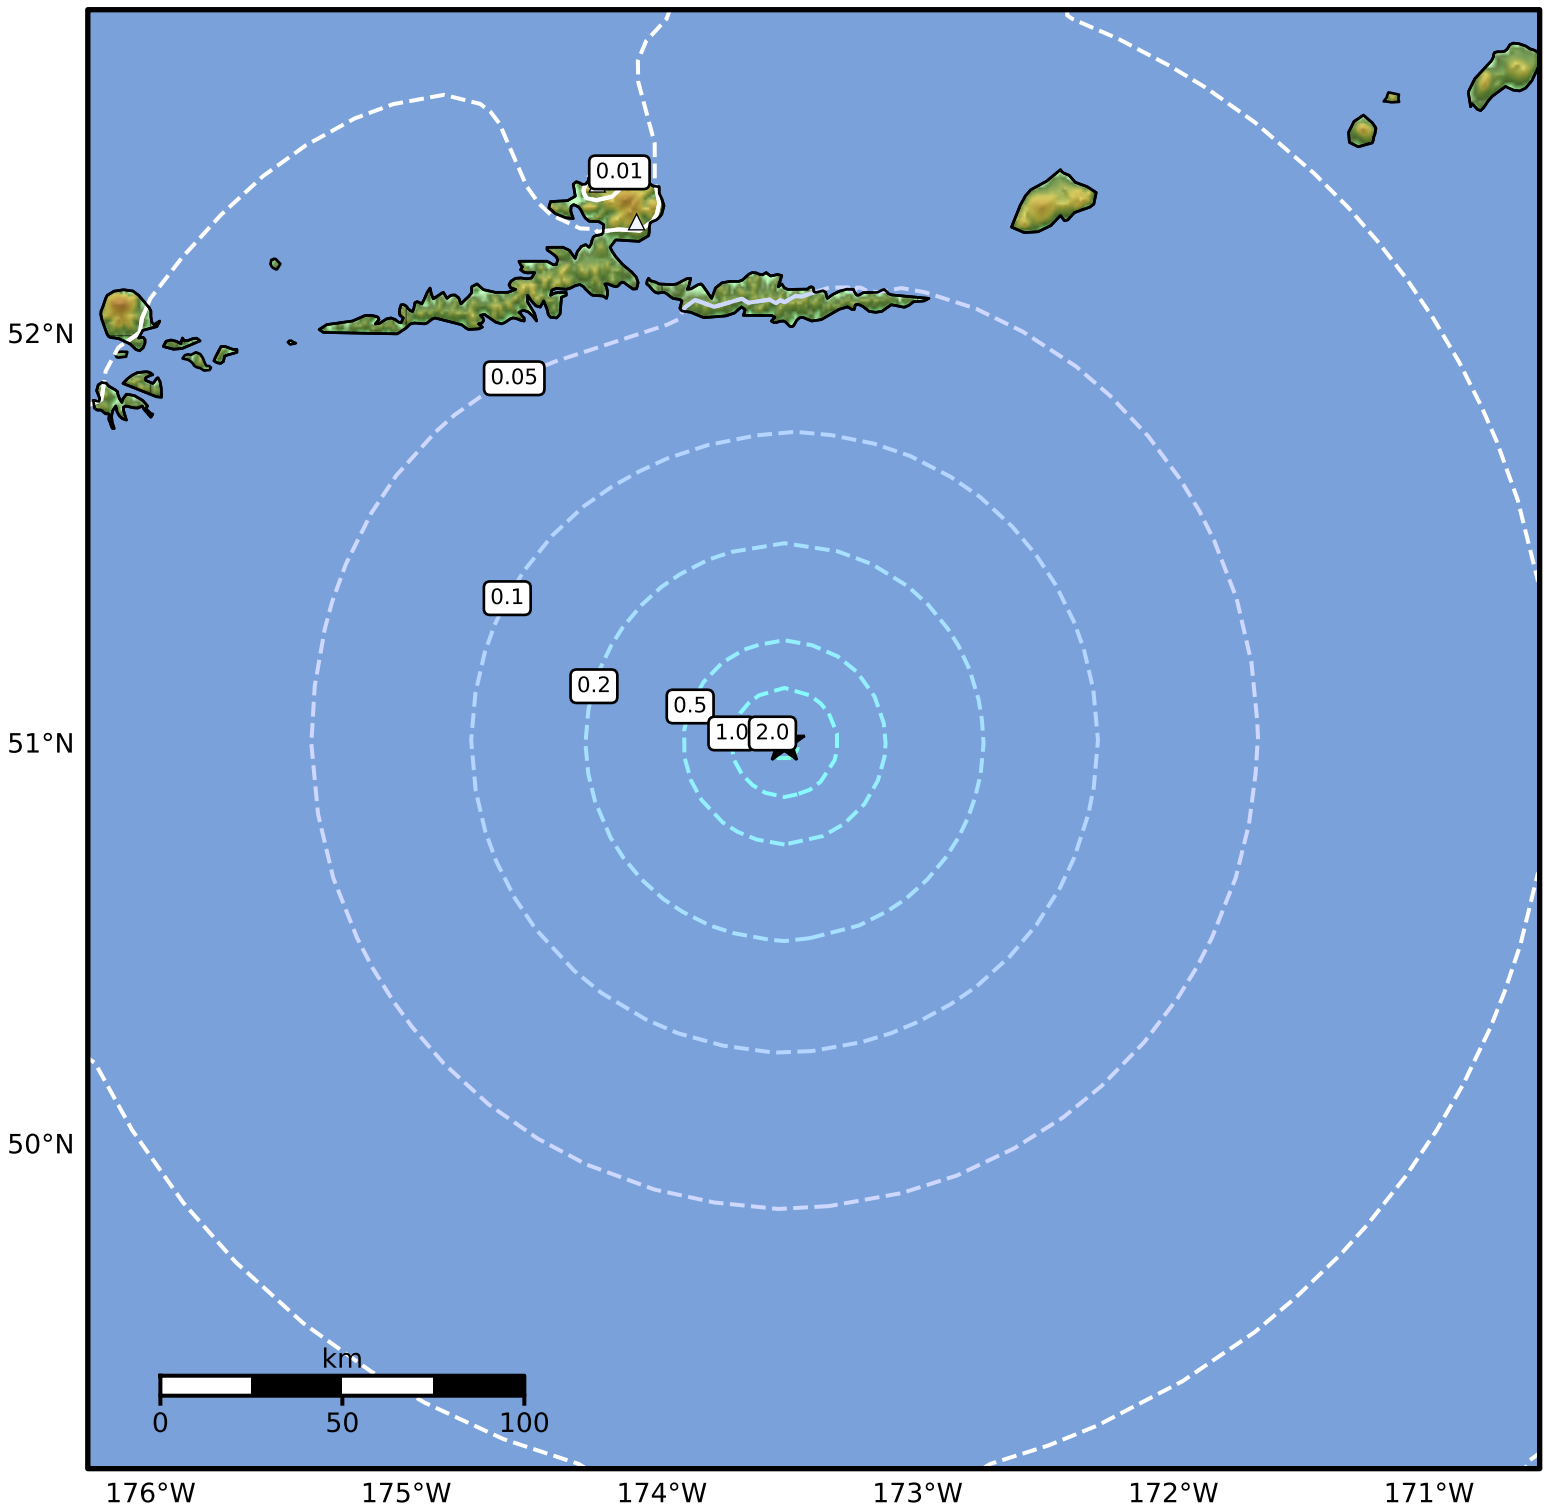

Peak Ground Velocity Map Alaska Earthquake Center  
ShakeMap: 141 km (87 miles) SSE of Atka  
Apr 11, 2026 10:07:49 UTC M4.5 N51.01 W173.52 Depth: 10.0km ID:a2026hciudw

Scale based on Worden et al. (2012) Version 1: Processed 2026-04-11T10:23:12Z  
△ Seismic Instrument ○ Reported Intensity ★ Epicenter