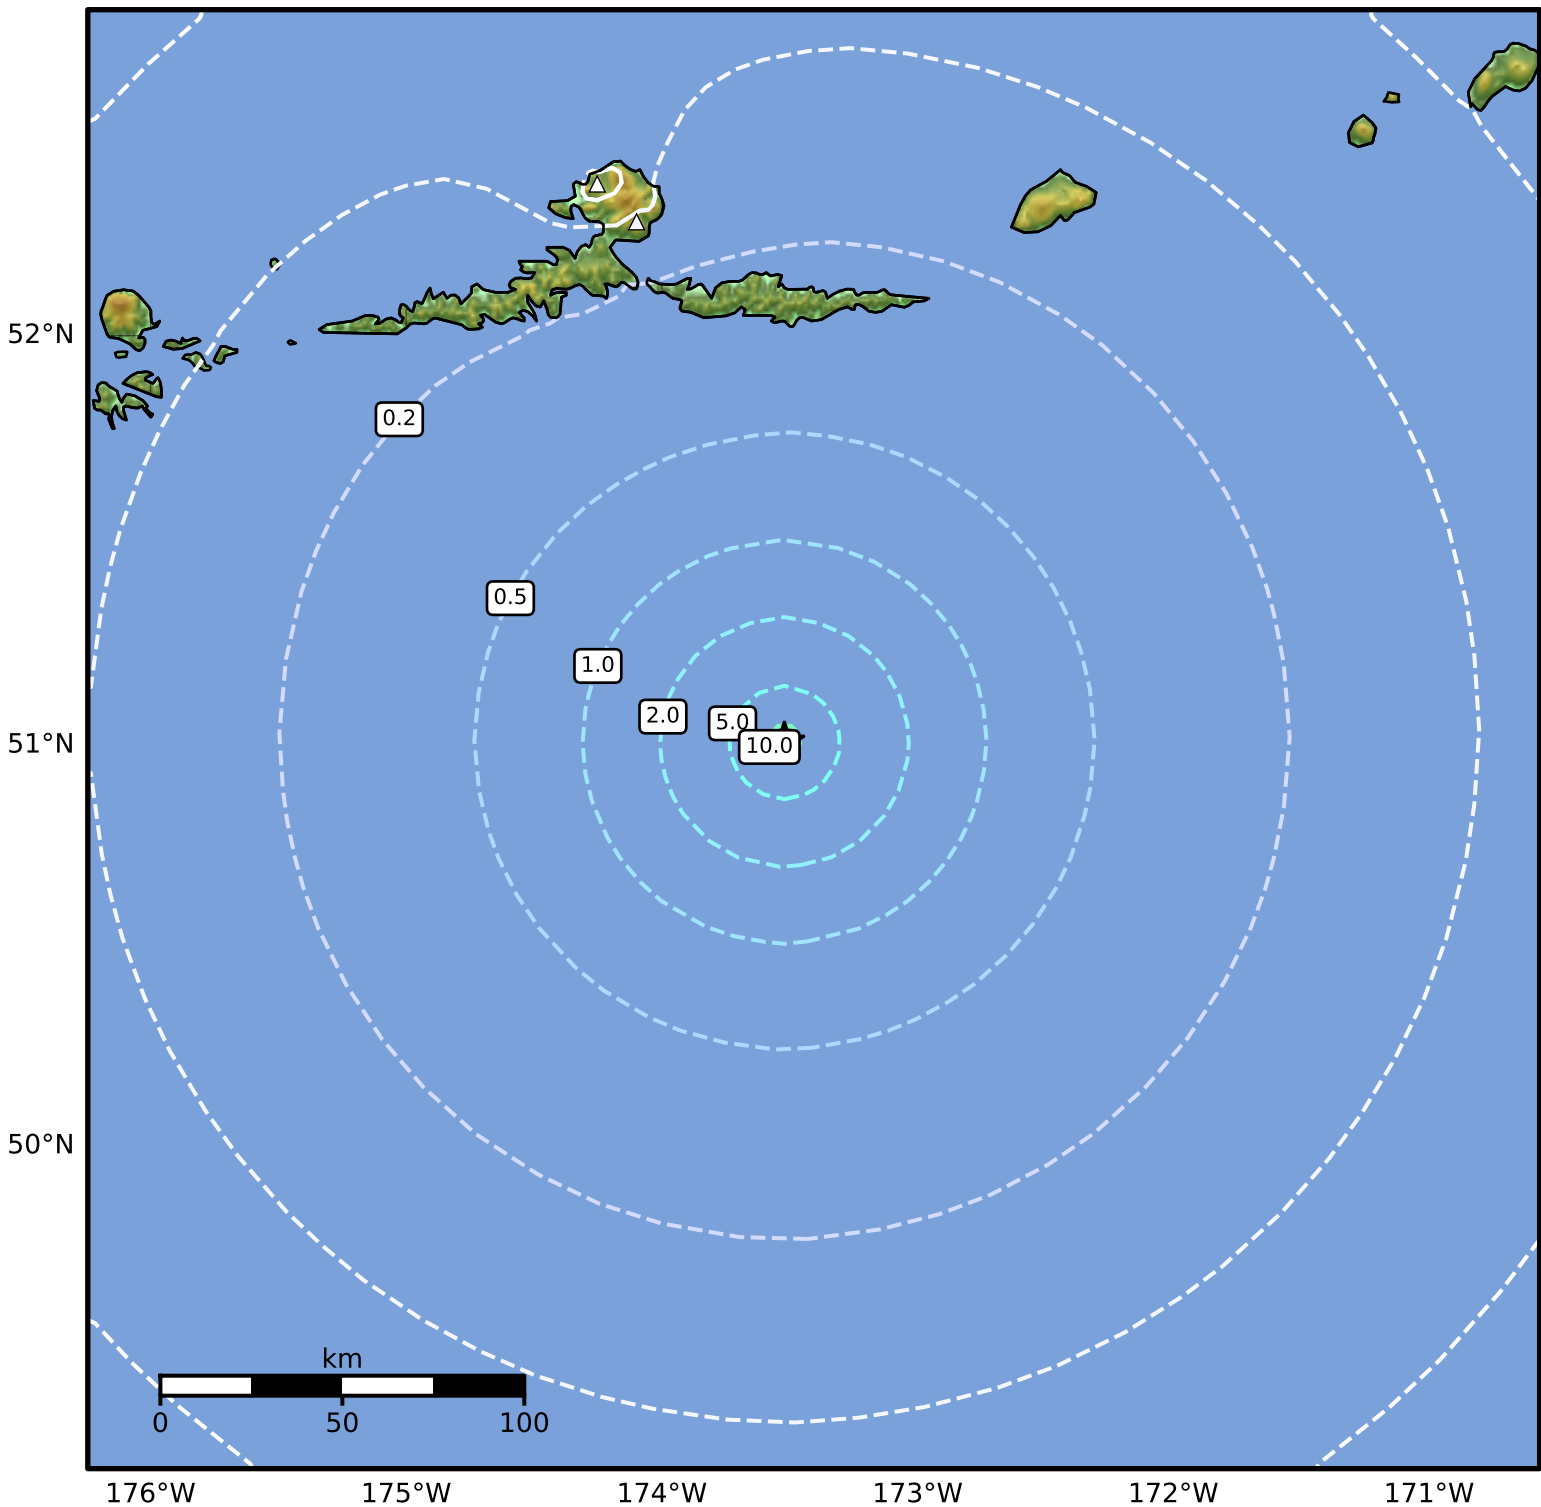

0.3 Second Peak Spectral Acceleration Map Alaska Earthquake Center
ShakeMap: 141 km (87 miles) SSE of Atka
Apr 11, 2026 10:07:49 UTC M4.5 N51.01 W173.52 Depth: 10.0km ID:a2026hciudw

SA(0.3) (%g)	0.1	0.2	0.5	1	2	5	10	20	50	100	200
---------------------	------------	------------	------------	----------	----------	----------	-----------	-----------	-----------	------------	------------

Scale based on Worden et al. (2012)

Version 1: Processed 2026-04-11T10:23:12Z

△ Seismic Instrument ○ Reported Intensity

★ Epicenter