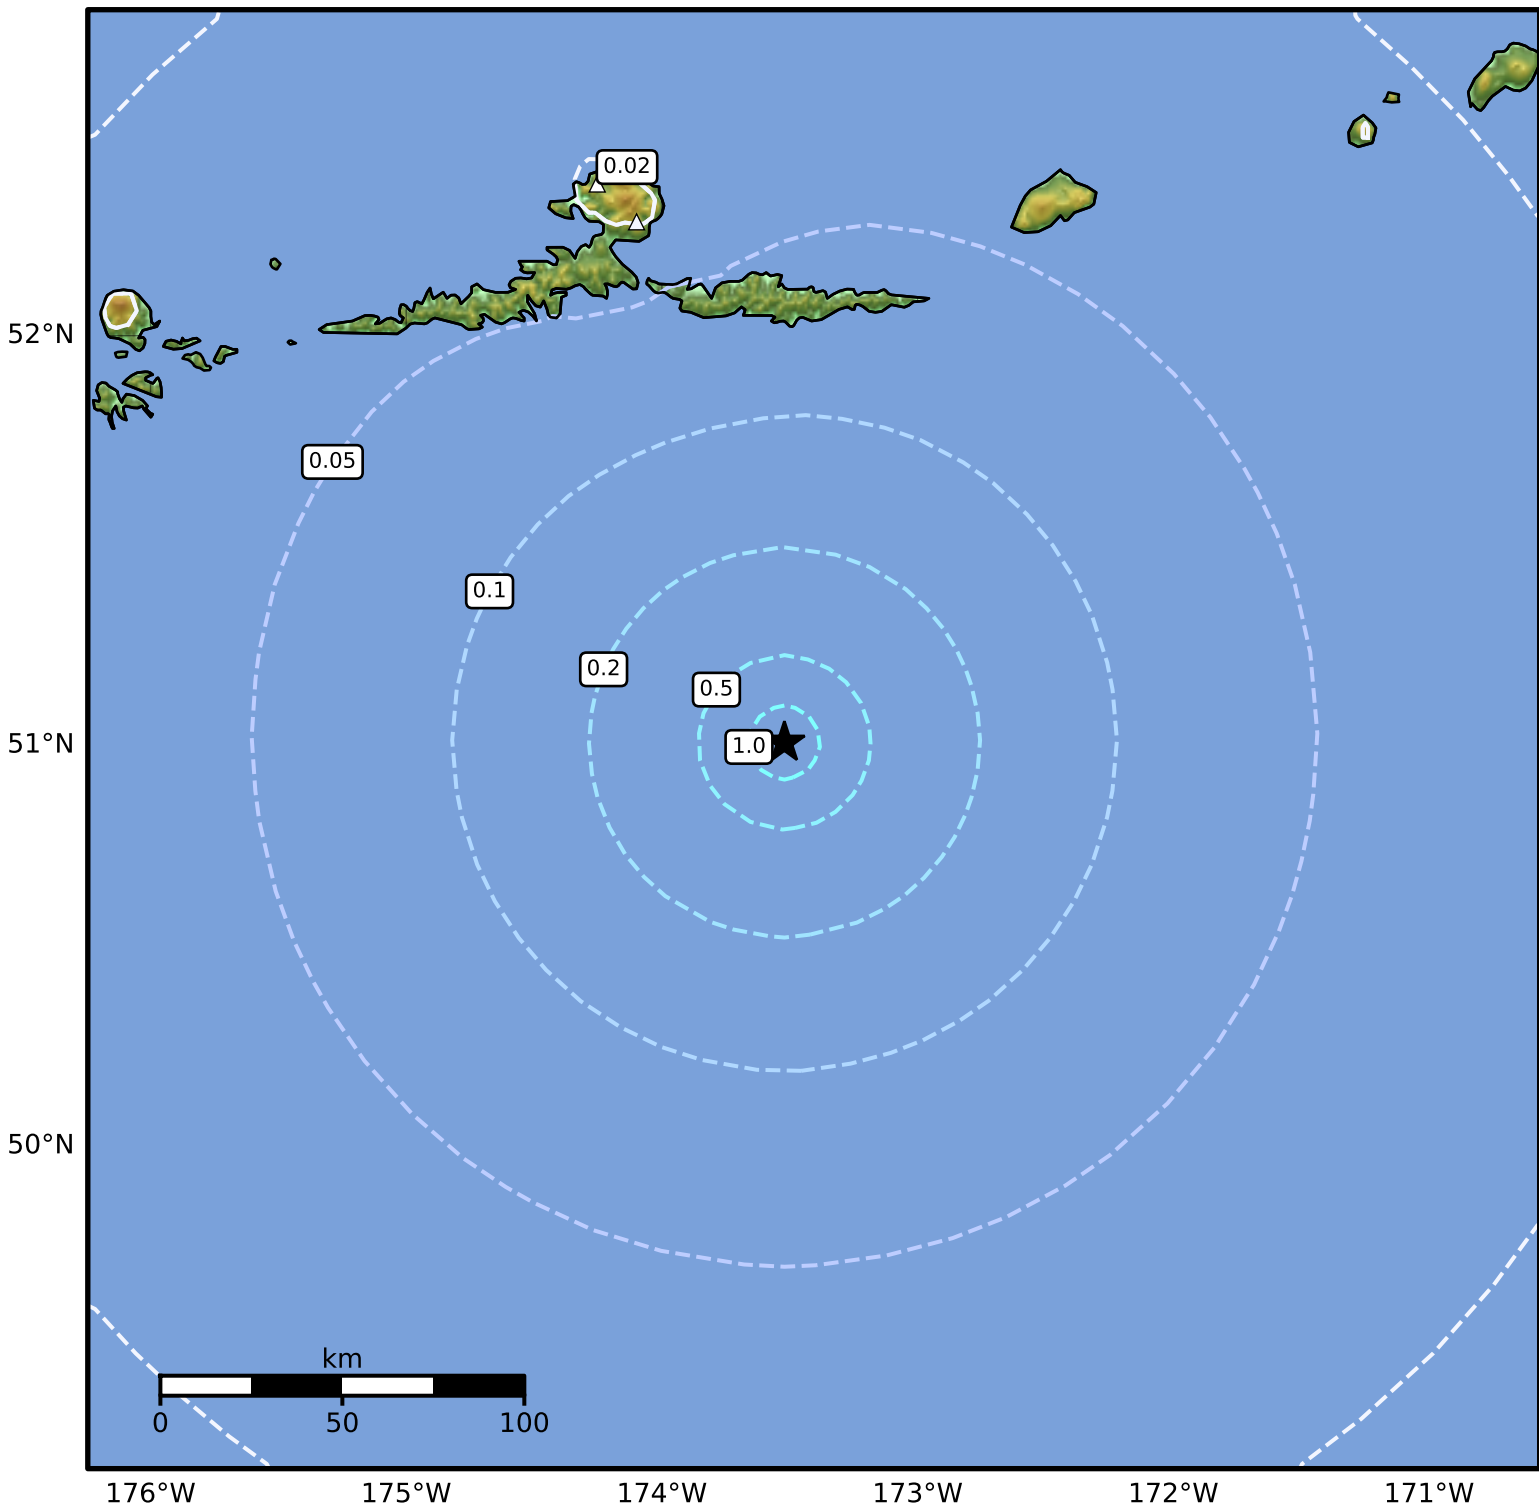

1.0 Second Peak Spectral Acceleration Map Alaska Earthquake Center  
ShakeMap: 141 km (87 miles) SSE of Atka  
Apr 11, 2026 10:07:49 UTC M4.5 N51.01 W173.52 Depth: 10.0km ID:a2026hciudw

<b>SA(1.0) (%g)</b>	<b>0.1</b>	<b>0.2</b>	<b>0.5</b>	<b>1</b>	<b>2</b>	<b>5</b>	<b>10</b>	<b>20</b>	<b>50</b>	<b>100</b>	<b>200</b>
---------------------	------------	------------	------------	----------	----------	----------	-----------	-----------	-----------	------------	------------

Scale based on Worden et al. (2012)

Version 1: Processed 2026-04-11T10:23:12Z

△ Seismic Instrument ○ Reported Intensity

★ Epicenter