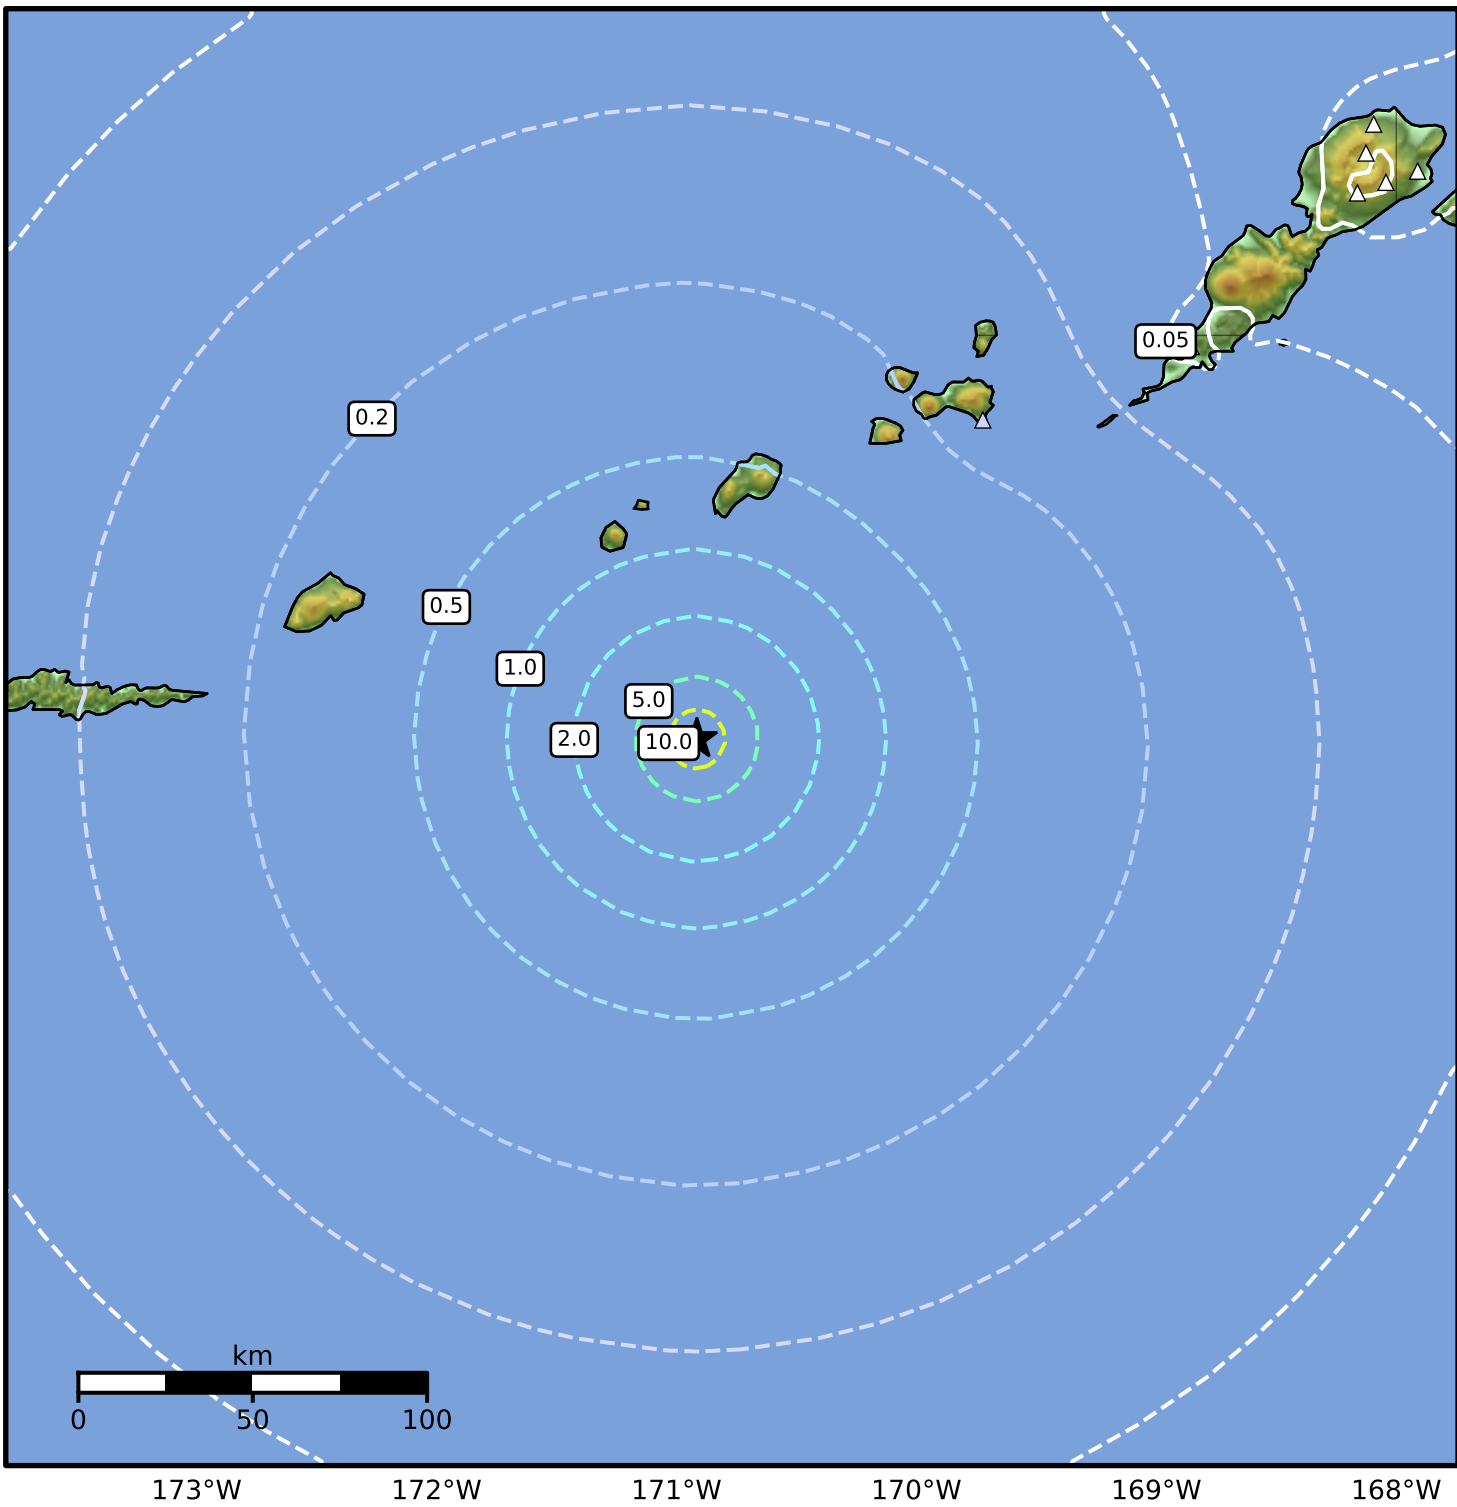

Peak Ground Acceleration Map Alaska Earthquake Center
 ShakeMap: 176 km (109 miles) SW of Nikolski
 Apr 11, 2026 10:08:09 UTC M4.7 N51.97 W170.91 Depth: 7.3km ID:a2026hciufn

PGA (%g)	0.1	0.2	0.5	1	2	5	10	20	50	100	200
----------	-----	-----	-----	---	---	---	----	----	----	-----	-----

Scale based on Worden et al. (2012)

Version 3: Processed 2026-04-12T04:05:36Z

△ Seismic Instrument ○ Reported Intensity

★ Epicenter