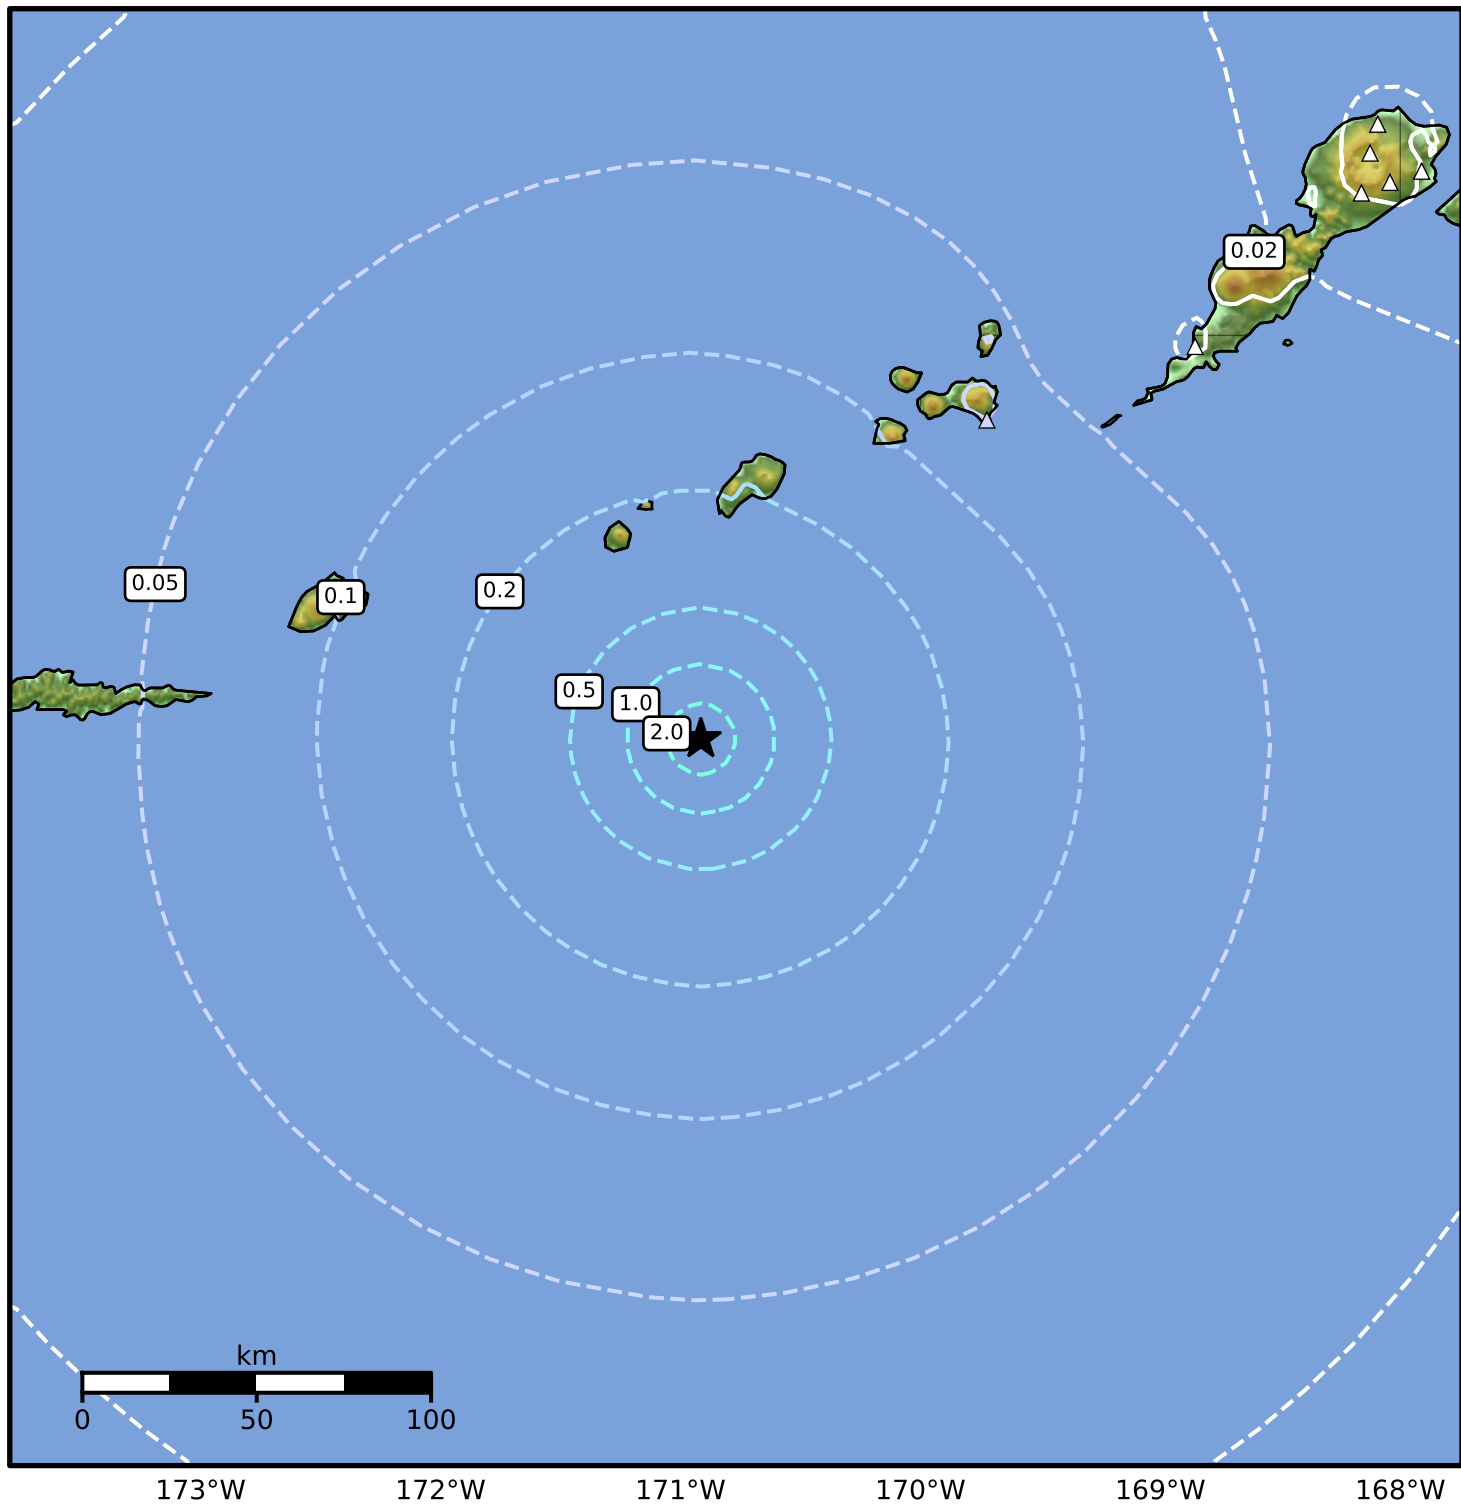

Peak Ground Velocity Map Alaska Earthquake Center
ShakeMap: 176 km (109 miles) SW of Nikolski
Apr 11, 2026 10:08:09 UTC M4.7 N51.97 W170.91 Depth: 7.3km ID:a2026hciufn

PGV (cm/s)	0.1	0.2	0.5	1	2	5	10	20	50	100	200
------------	-----	-----	-----	---	---	---	----	----	----	-----	-----

Scale based on Worden et al. (2012)

Version 3: Processed 2026-04-12T04:05:36Z

△ Seismic Instrument ○ Reported Intensity

★ Epicenter