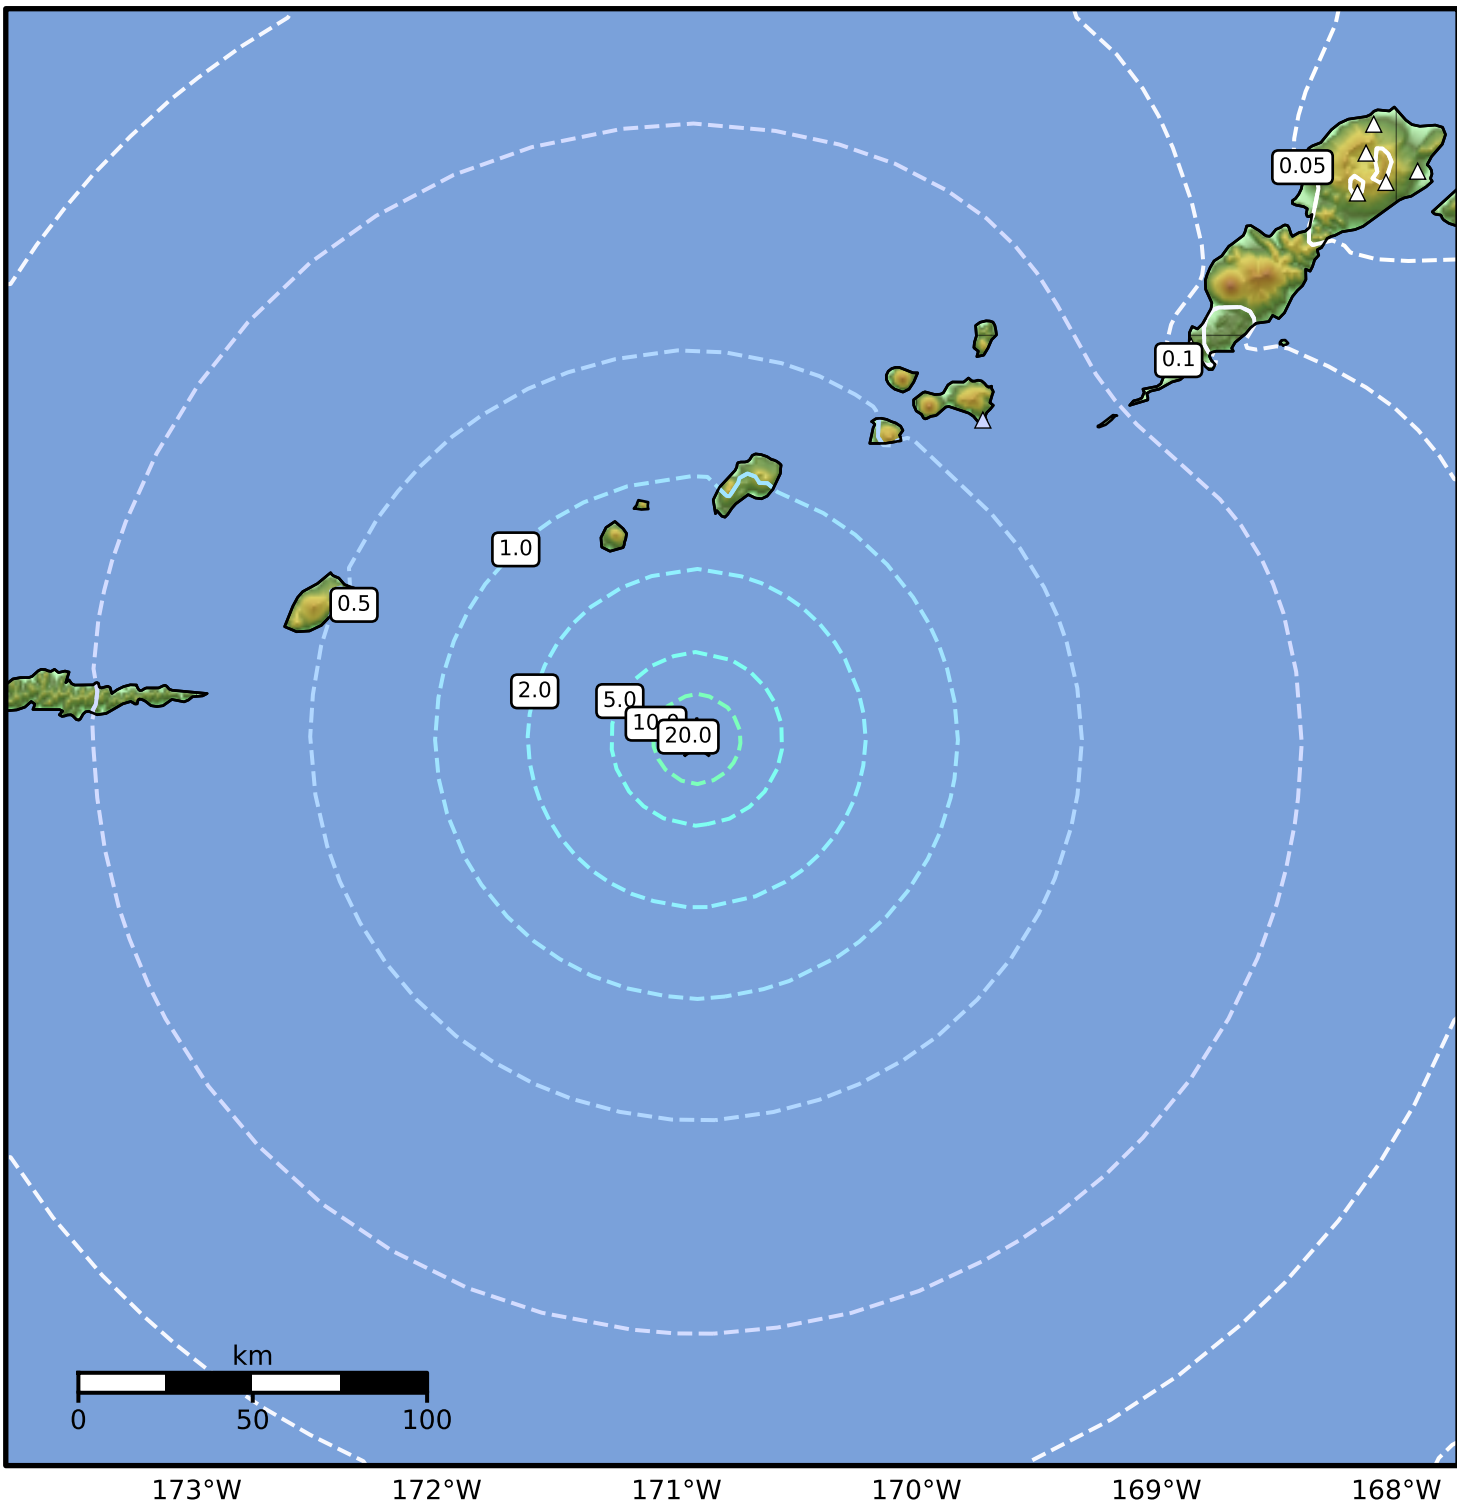

0.3 Second Peak Spectral Acceleration Map Alaska Earthquake Center
 ShakeMap: 176 km (109 miles) SW of Nikolski
 Apr 11, 2026 10:08:09 UTC M4.7 N51.97 W170.91 Depth: 7.3km ID:a2026hciufn

SA(0.3) (%g)	0.1	0.2	0.5	1	2	5	10	20	50	100	200
--------------	-----	-----	-----	---	---	---	----	----	----	-----	-----

Scale based on Worden et al. (2012)

Version 3: Processed 2026-04-12T04:05:36Z

△ Seismic Instrument ○ Reported Intensity

★ Epicenter