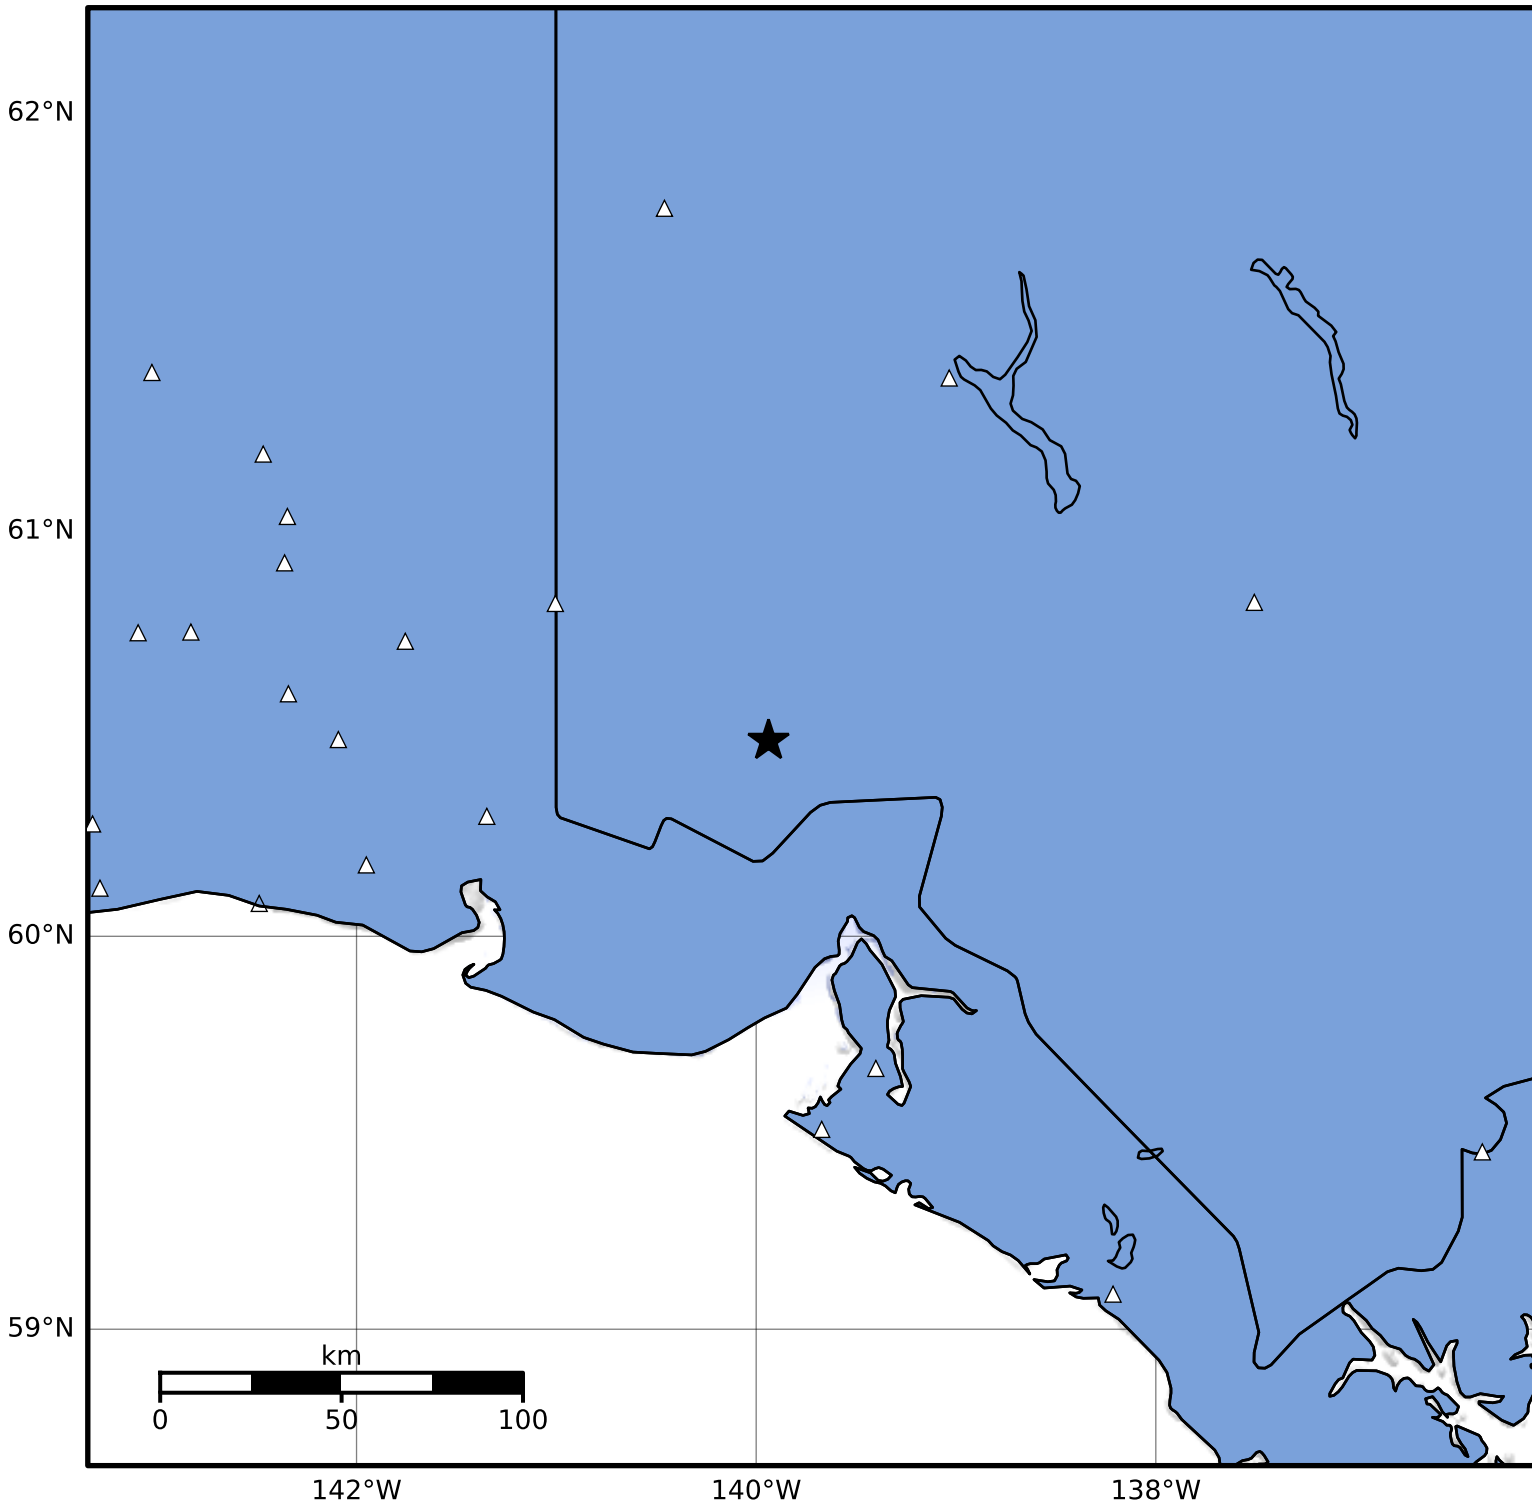

Macroseismic Intensity Map Alaska Earthquake Center
 ShakeMap: 105 km (65 miles) N of Yakutat
 Apr 12, 2026 06:52:39 UTC M3.8 N60.49 W139.94 Depth: 5.0km ID:a2026hdyalb

SHAKING	Not felt	Weak	Light	Moderate	Strong	Very strong	Severe	Violent	Extreme
DAMAGE	None	None	None	Very light	Light	Moderate	Moderate/heavy	Heavy	Very heavy
PGA(%g)	<0.0464	0.297	2.76	6.2	11.5	21.5	40.1	74.7	>139
PGV(cm/s)	<0.0215	0.135	1.41	4.65	9.64	20	41.4	85.8	>178
INTENSITY	I	II-III	IV	V	VI	VII	VIII	IX	X+

Scale based on Worden et al. (2012)

Version 3: Processed 2026-04-12T21:18:19Z

△ Seismic Instrument ○ Reported Intensity

★ Epicenter