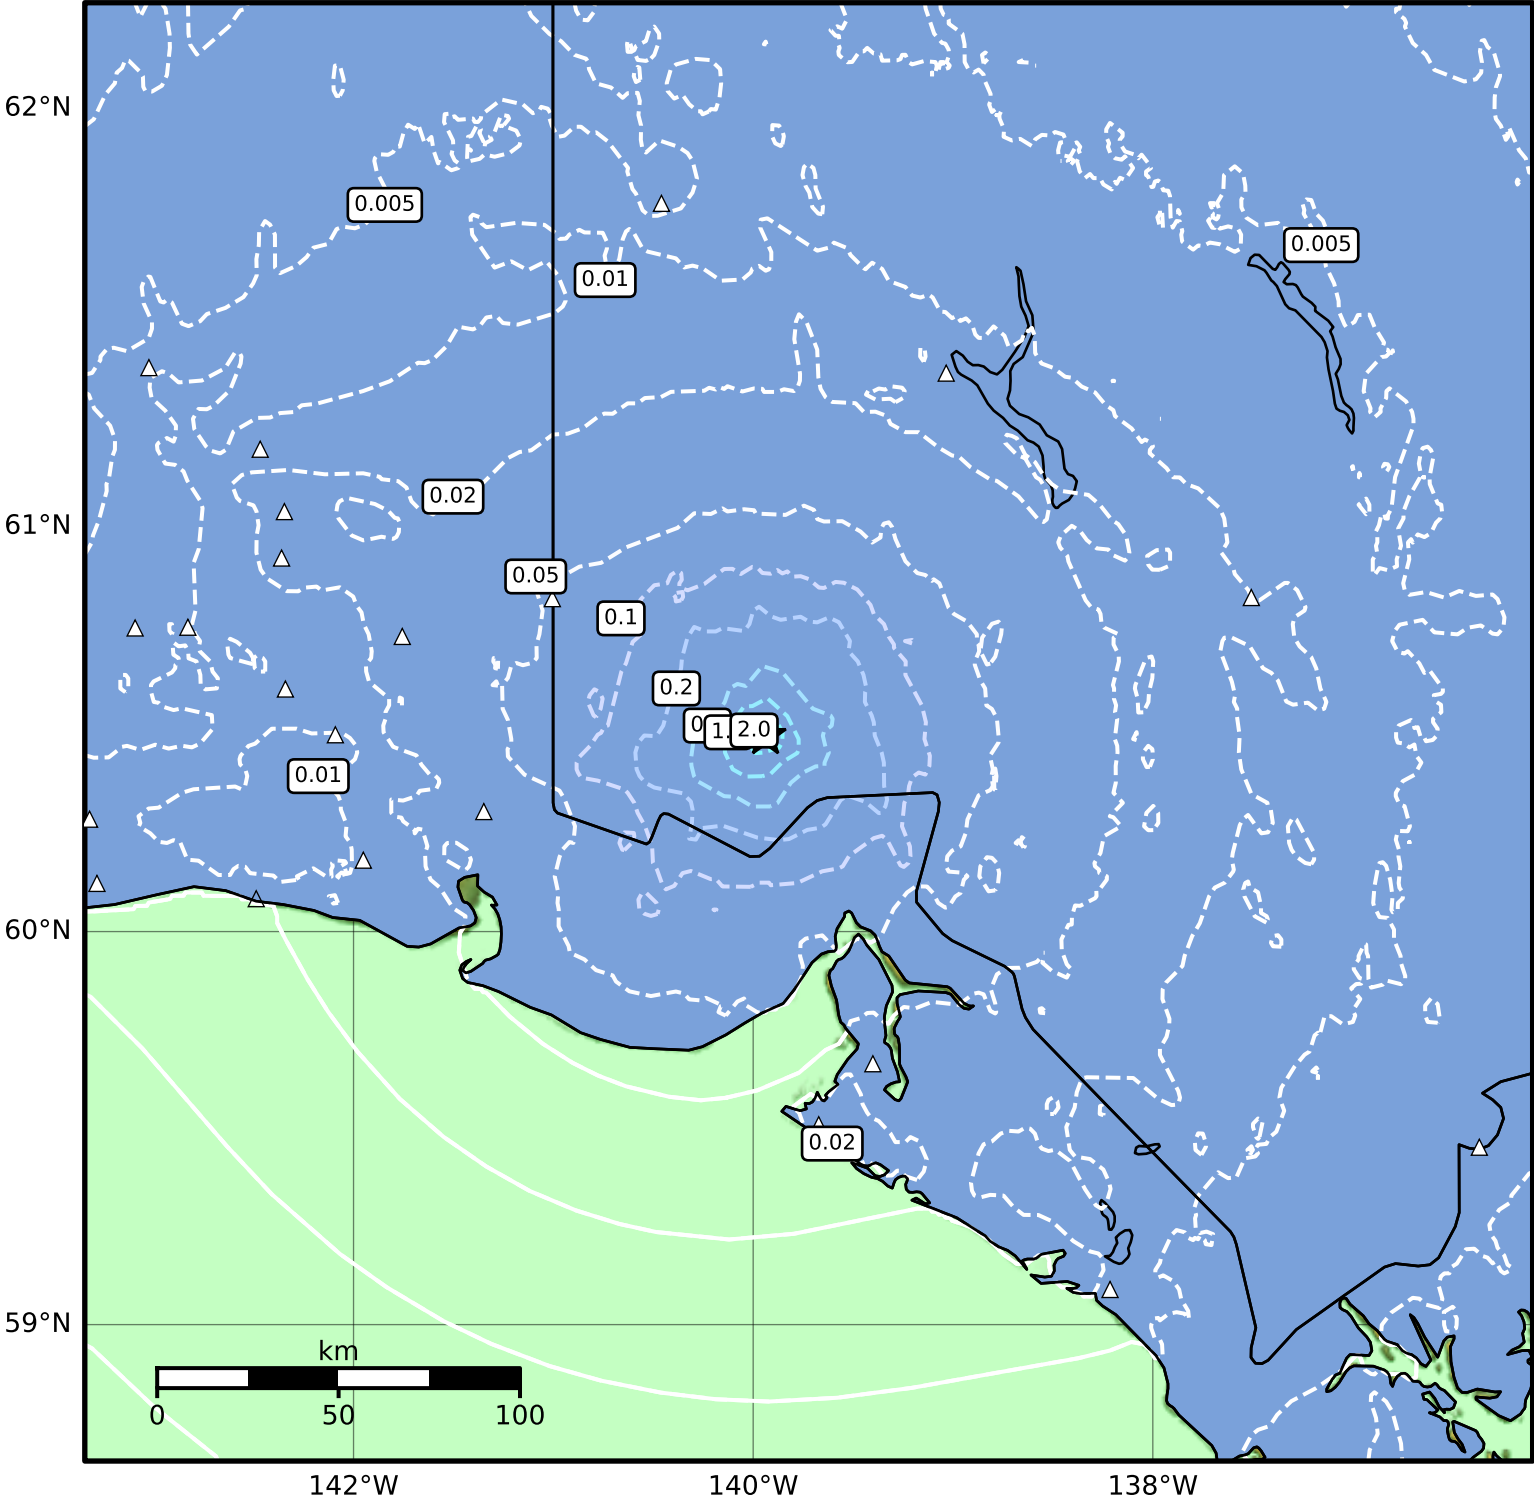

Peak Ground Acceleration Map Alaska Earthquake Center
 ShakeMap: 105 km (65 miles) N of Yakutat
 Apr 12, 2026 06:52:39 UTC M3.8 N60.49 W139.94 Depth: 5.0km ID:a2026hdyalb

PGA (%g)	0.1	0.2	0.5	1	2	5	10	20	50	100	200
----------	-----	-----	-----	---	---	---	----	----	----	-----	-----

Scale based on Worden et al. (2012)

Version 3: Processed 2026-04-12T21:18:19Z

△ Seismic Instrument ○ Reported Intensity ★ Epicenter