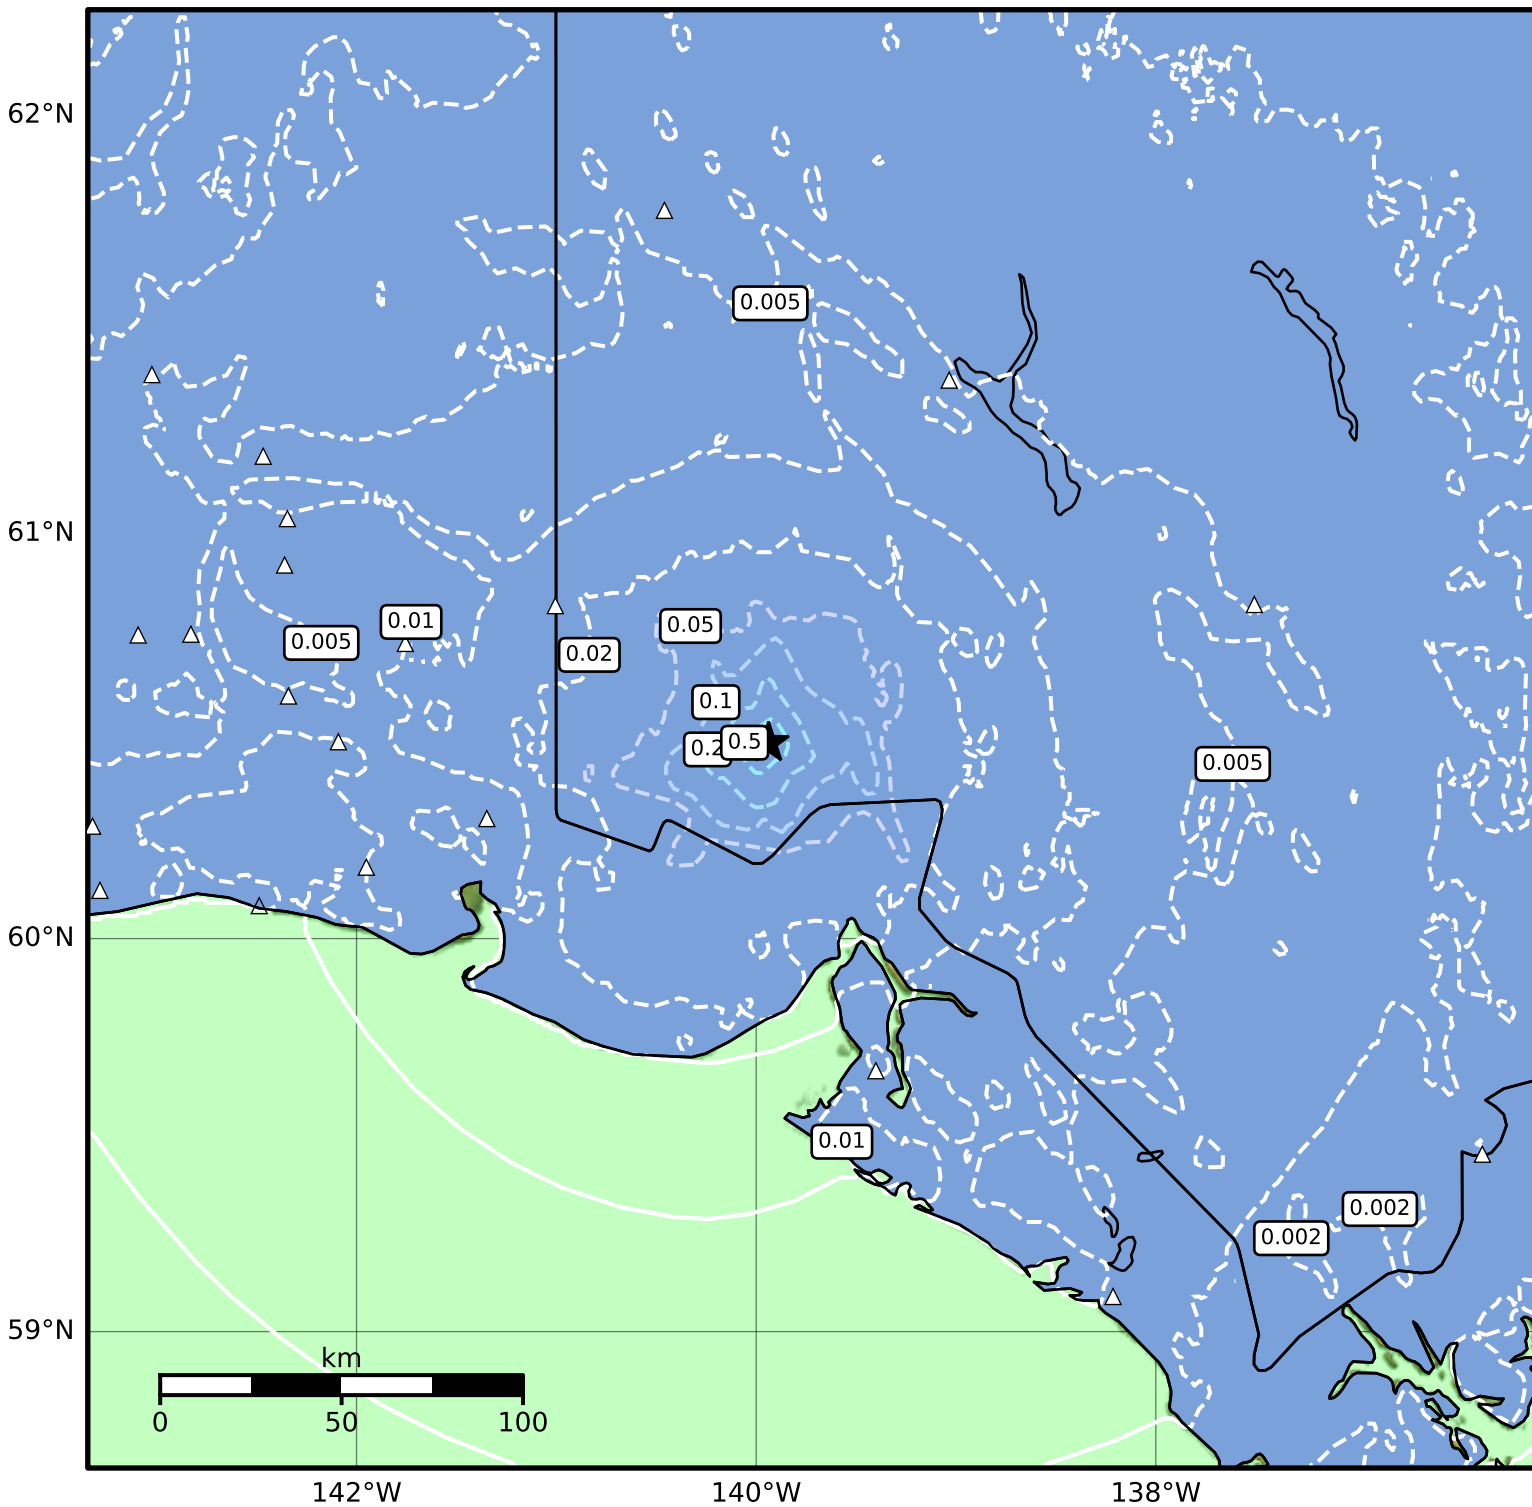

Peak Ground Velocity Map Alaska Earthquake Center
ShakeMap: 105 km (65 miles) N of Yakutat
Apr 12, 2026 06:52:39 UTC M3.8 N60.49 W139.94 Depth: 5.0km ID:a2026hdyalb

PGV (cm/s)	0.1	0.2	0.5	1	2	5	10	20	50	100	200
------------	-----	-----	-----	---	---	---	----	----	----	-----	-----

Scale based on Worden et al. (2012)

Version 3: Processed 2026-04-12T21:18:19Z

△ Seismic Instrument ○ Reported Intensity

★ Epicenter