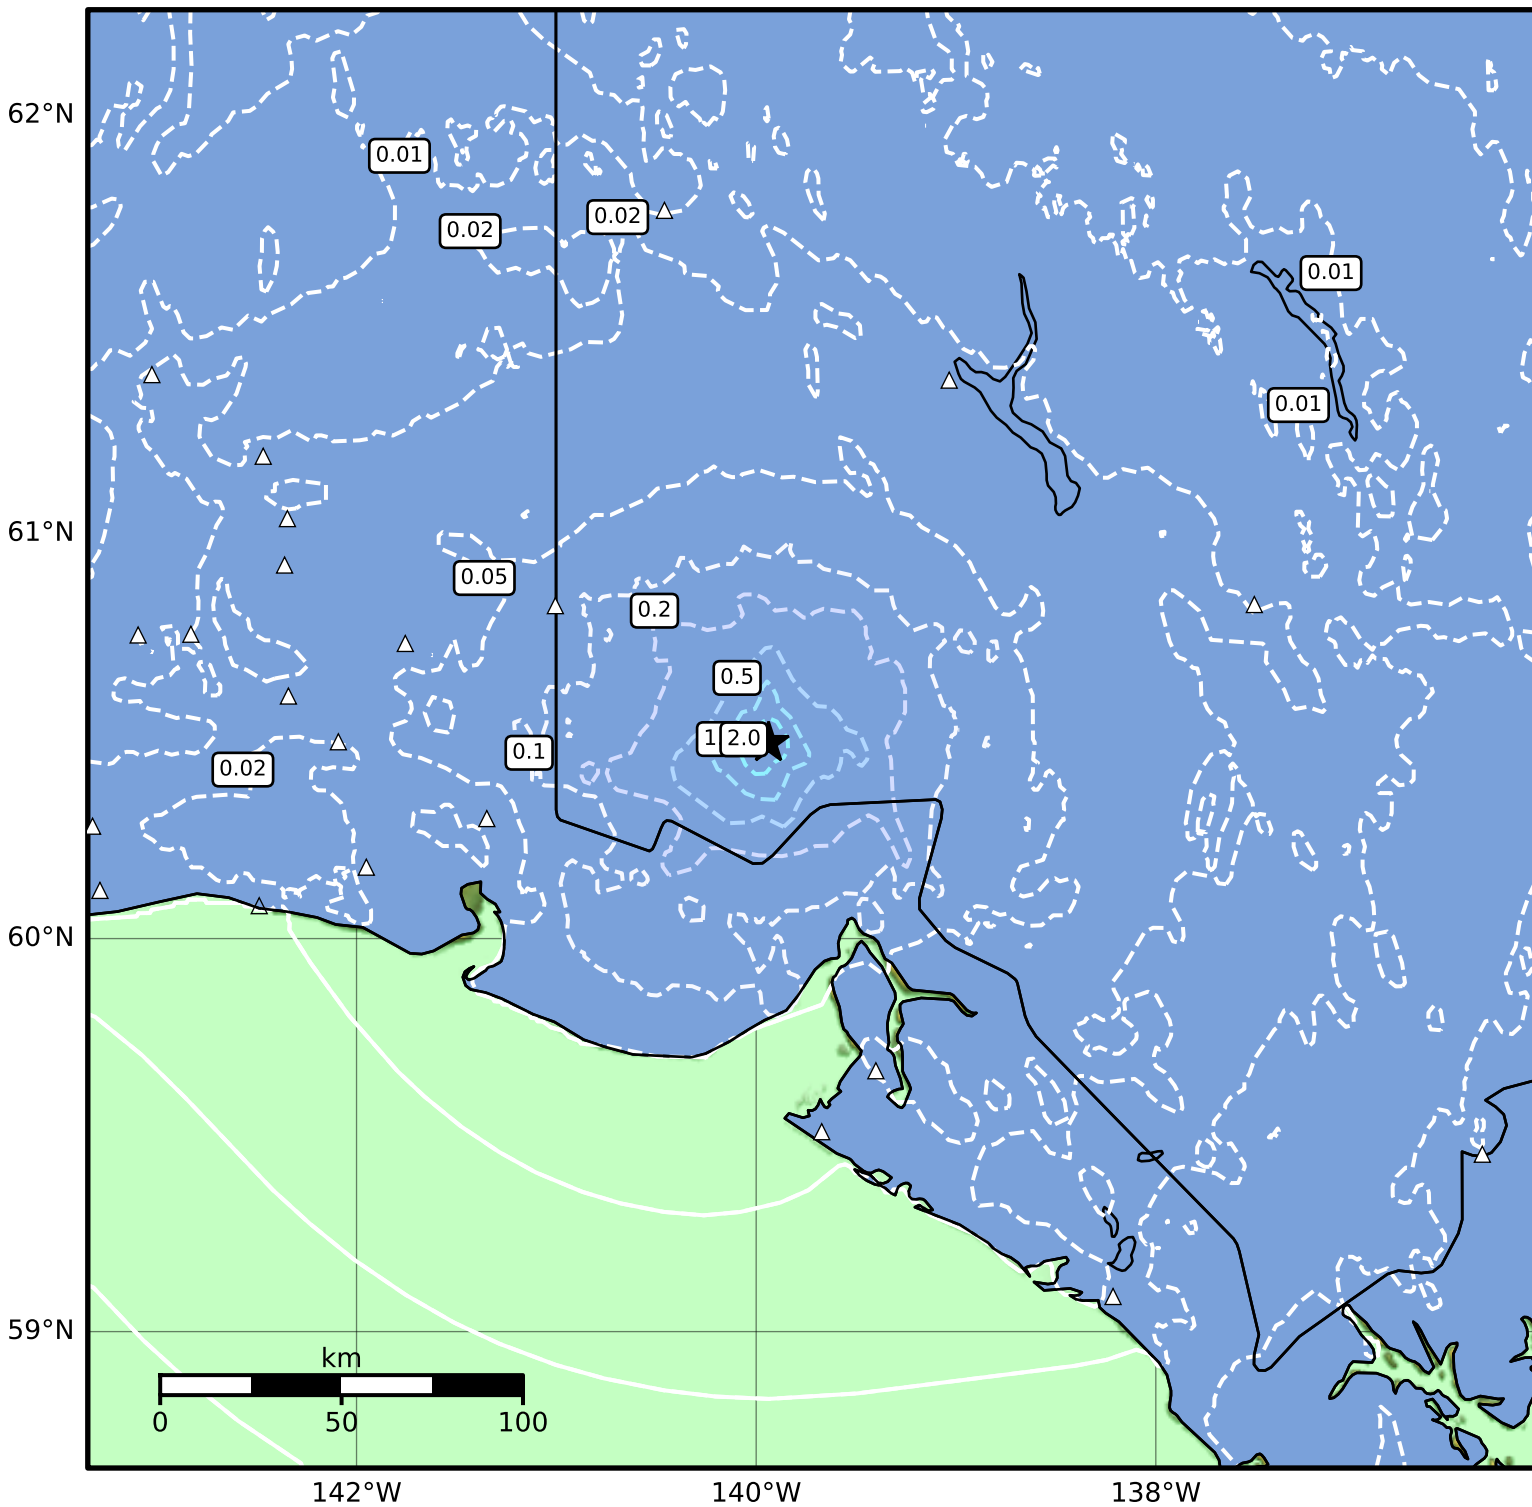

0.3 Second Peak Spectral Acceleration Map Alaska Earthquake Center  
 ShakeMap: 105 km (65 miles) N of Yakutat  
 Apr 12, 2026 06:52:39 UTC M3.8 N60.49 W139.94 Depth: 5.0km ID:a2026hdyalb

SA(0.3) (%g)	0.1	0.2	0.5	1	2	5	10	20	50	100	200
--------------	-----	-----	-----	---	---	---	----	----	----	-----	-----

Scale based on Worden et al. (2012)

Version 3: Processed 2026-04-12T21:18:19Z

△ Seismic Instrument ○ Reported Intensity

★ Epicenter