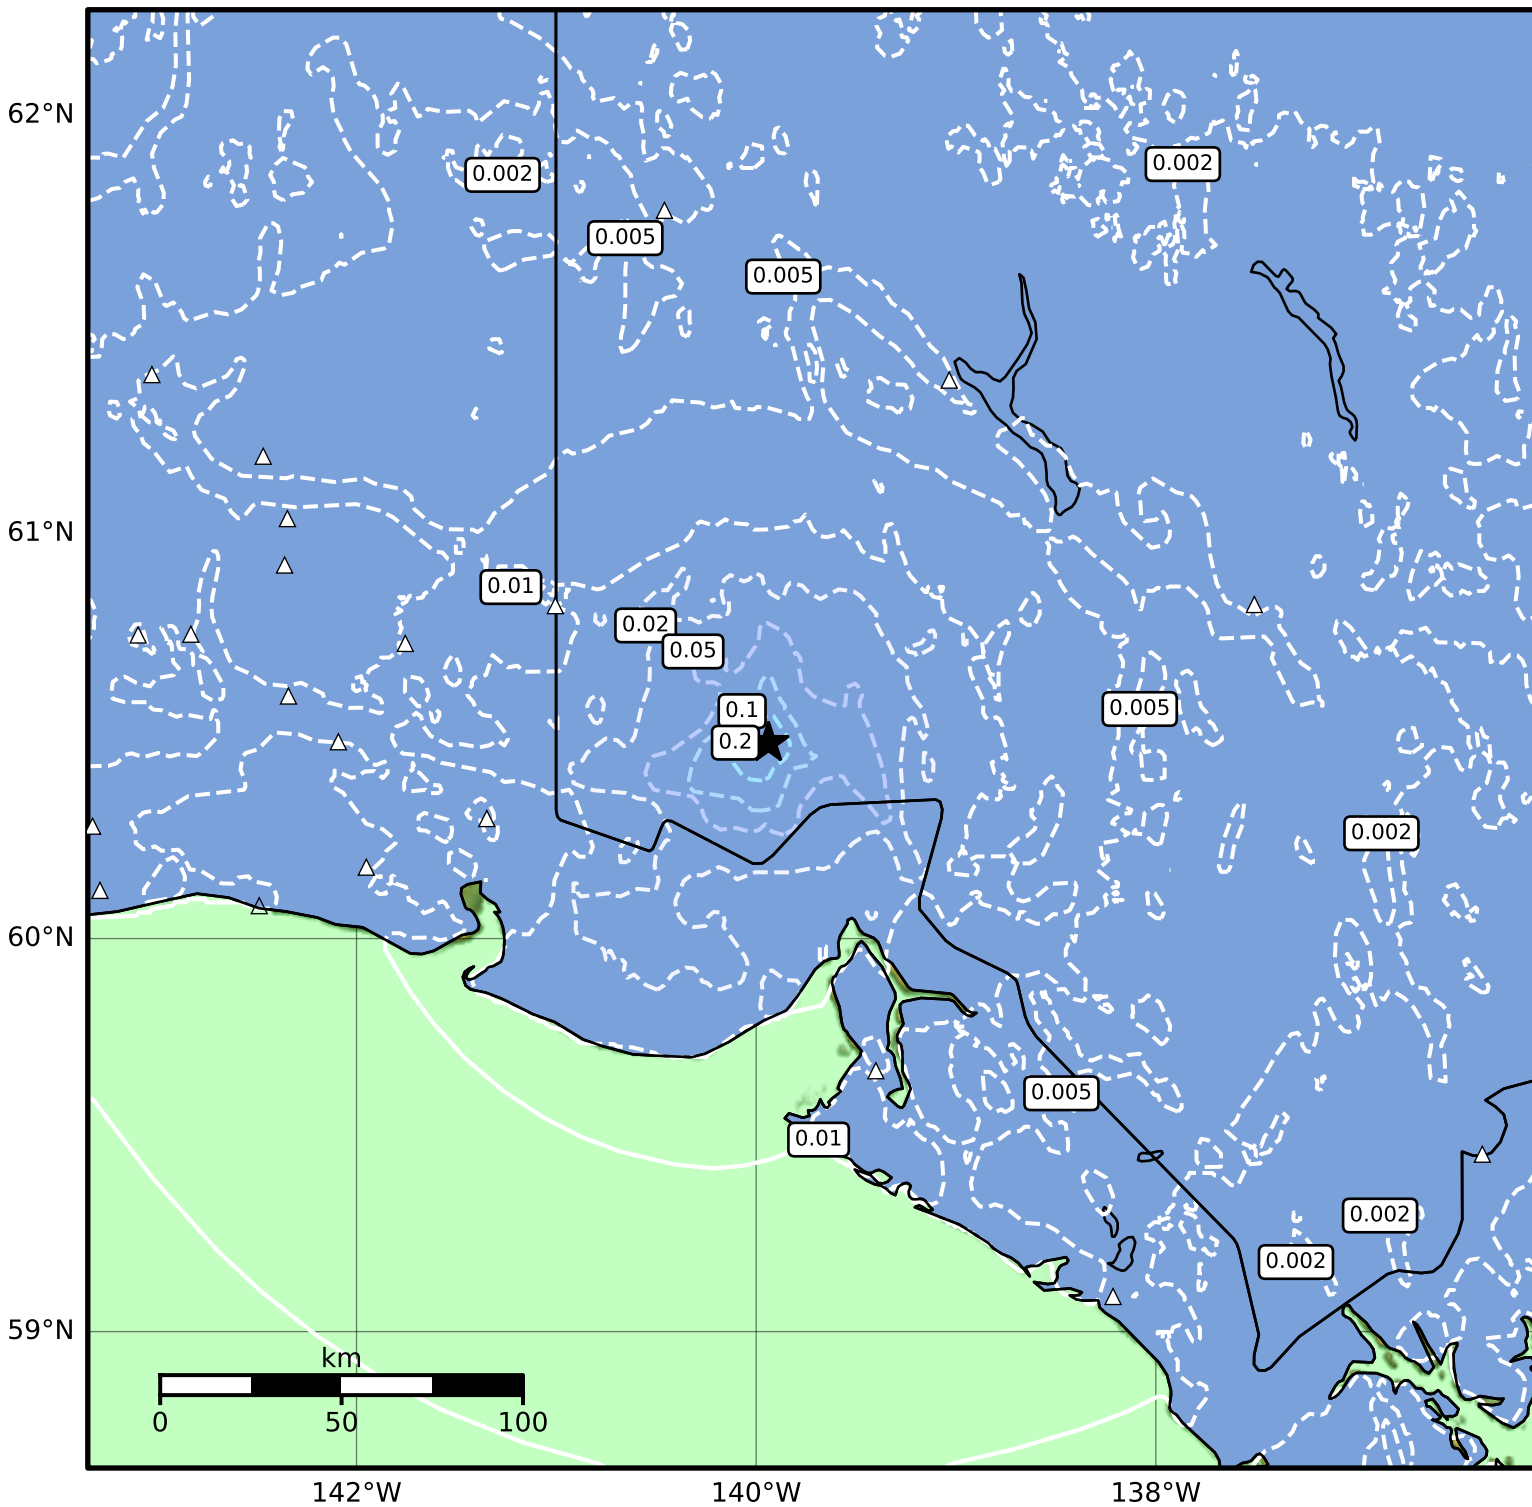

1.0 Second Peak Spectral Acceleration Map Alaska Earthquake Center
 ShakeMap: 105 km (65 miles) N of Yakutat
 Apr 12, 2026 06:52:39 UTC M3.8 N60.49 W139.94 Depth: 5.0km ID:a2026hdyalb

SA(1.0) (%g)	0.1	0.2	0.5	1	2	5	10	20	50	100	200
--------------	-----	-----	-----	---	---	---	----	----	----	-----	-----

Scale based on Worden et al. (2012)

Version 3: Processed 2026-04-12T21:18:19Z

△ Seismic Instrument ○ Reported Intensity

★ Epicenter