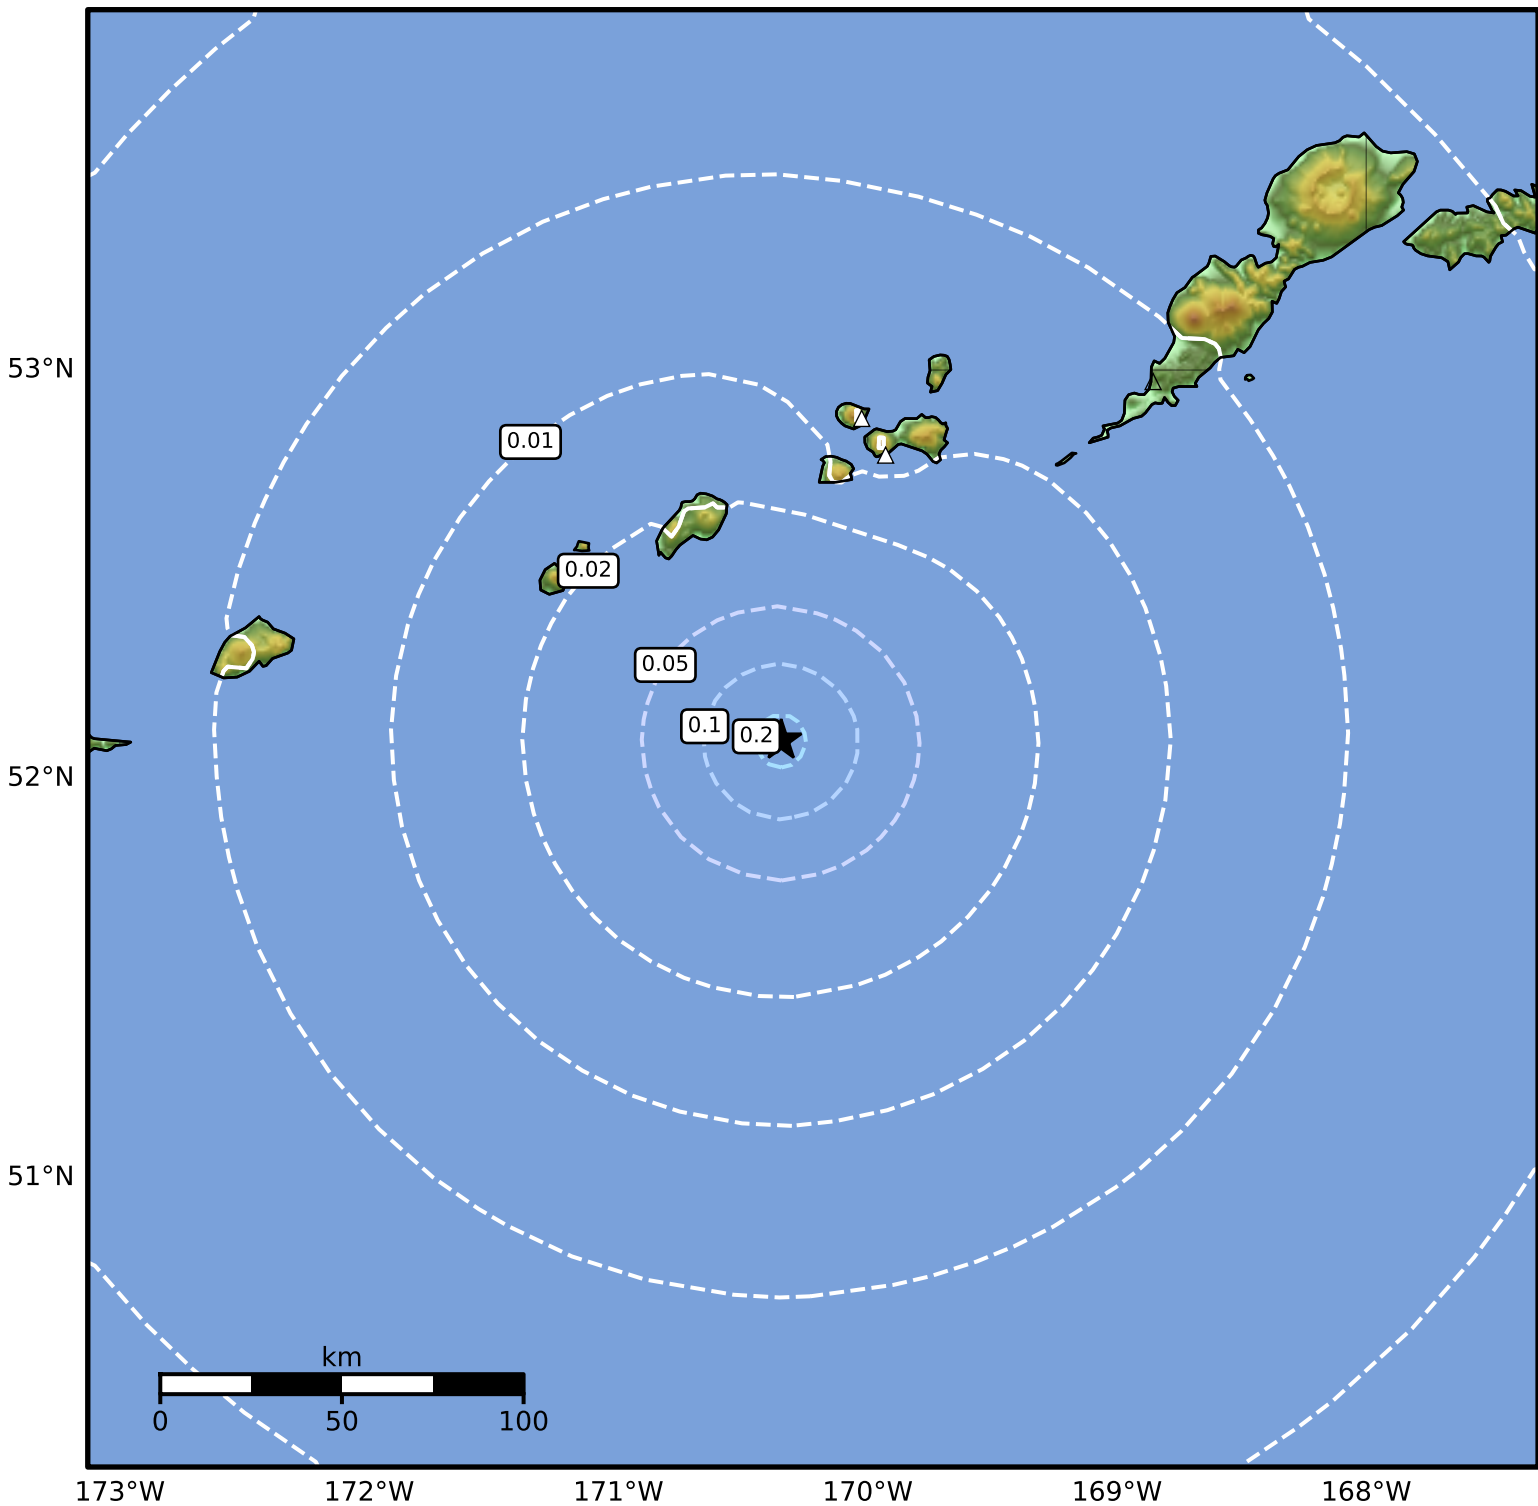

Peak Ground Velocity Map Alaska Earthquake Center
ShakeMap: 137 km (85 miles) SW of Nikolski
Apr 12, 2026 09:05:33 UTC M3.6 N52.09 W170.35 Depth: 10.3km ID:a2026heclak

PGV (cm/s)	0.1	0.2	0.5	1	2	5	10	20	50	100	200
------------	-----	-----	-----	---	---	---	----	----	----	-----	-----

Scale based on Worden et al. (2012)

Version 2: Processed 2026-04-12T21:24:20Z

△ Seismic Instrument ○ Reported Intensity

★ Epicenter