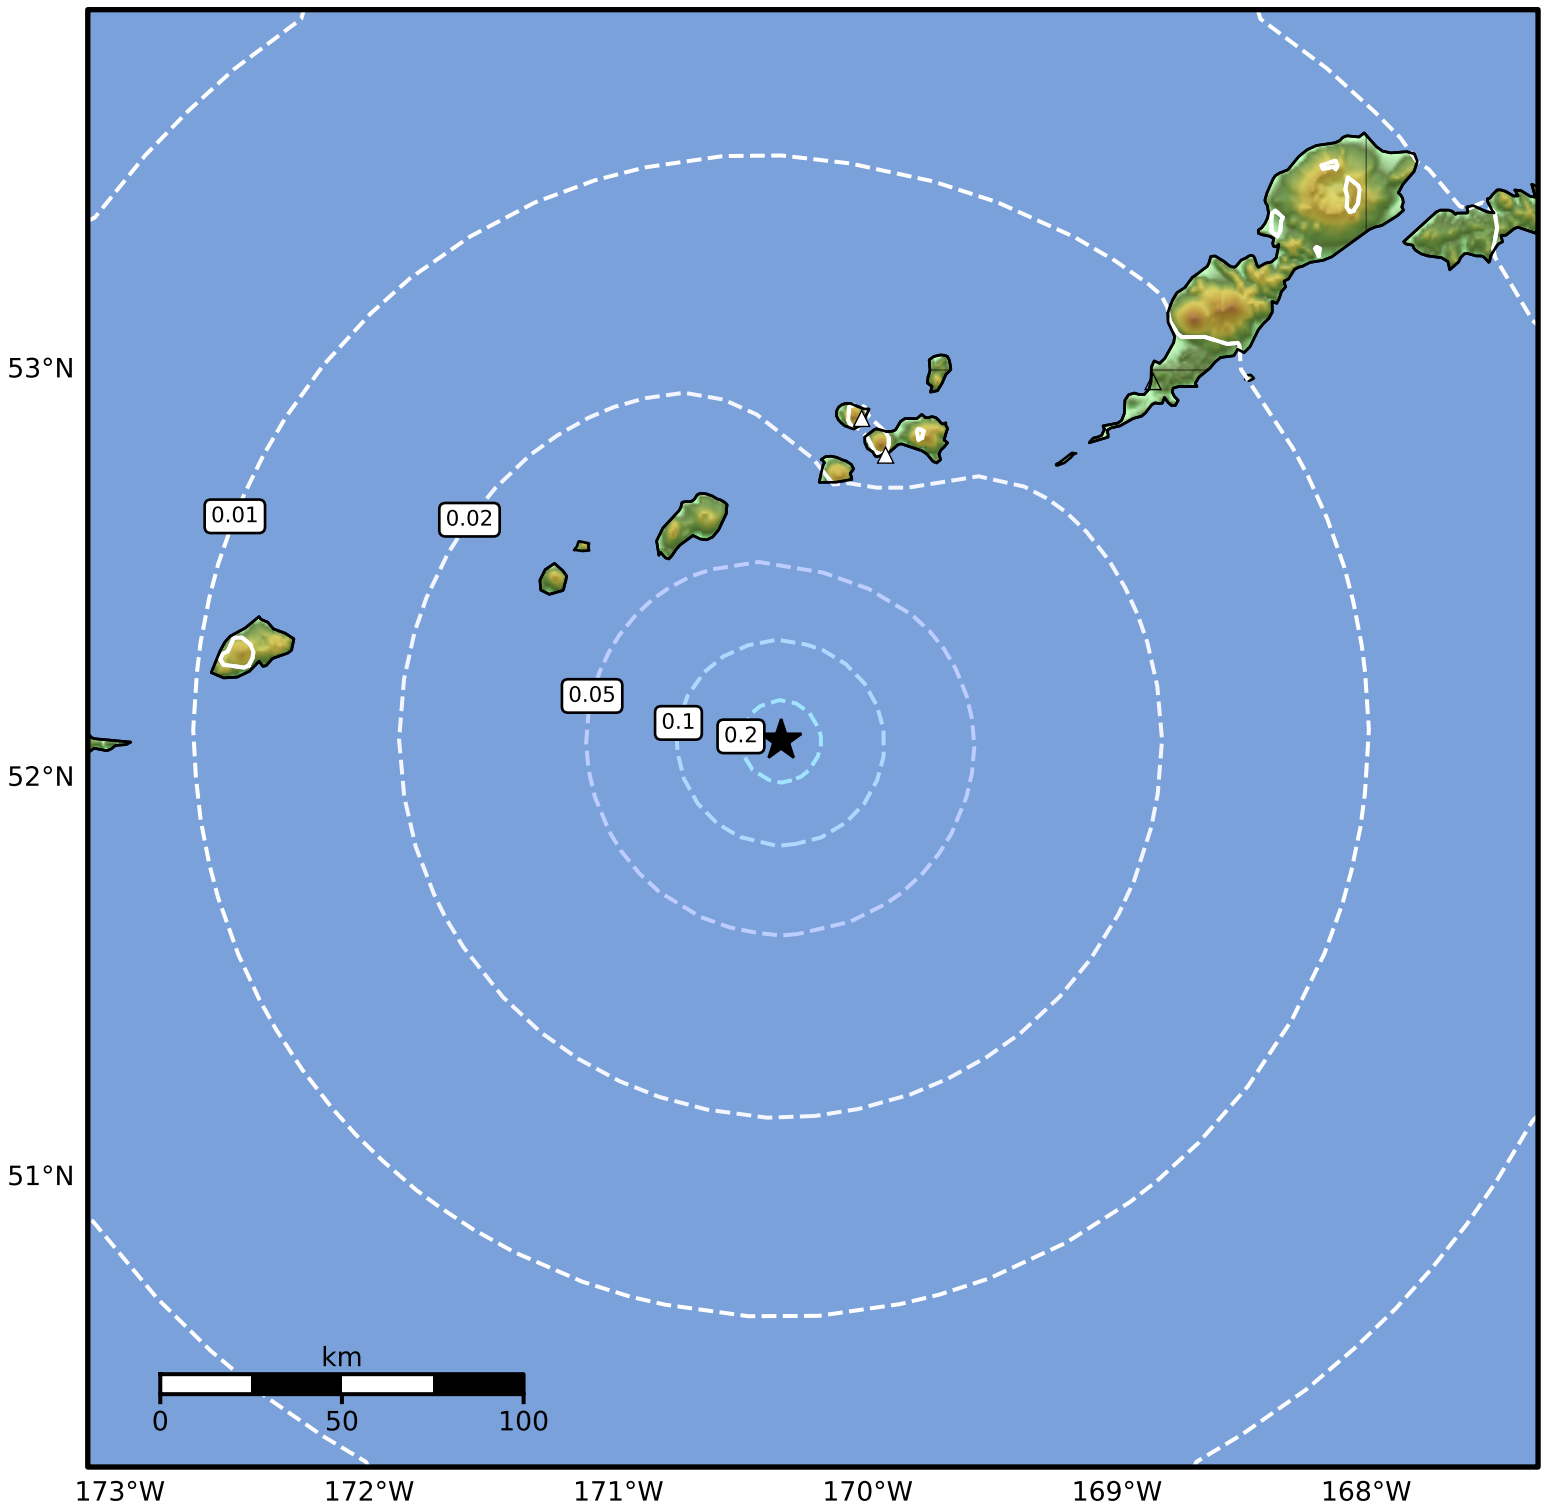

1.0 Second Peak Spectral Acceleration Map Alaska Earthquake Center
ShakeMap: 137 km (85 miles) SW of Nikolski
Apr 12, 2026 09:05:33 UTC M3.6 N52.09 W170.35 Depth: 10.3km ID:a2026heclak

SA(1.0) (%g)	0.1	0.2	0.5	1	2	5	10	20	50	100	200
--------------	-----	-----	-----	---	---	---	----	----	----	-----	-----

Scale based on Worden et al. (2012)

Version 2: Processed 2026-04-12T21:24:20Z

△ Seismic Instrument ○ Reported Intensity

★ Epicenter