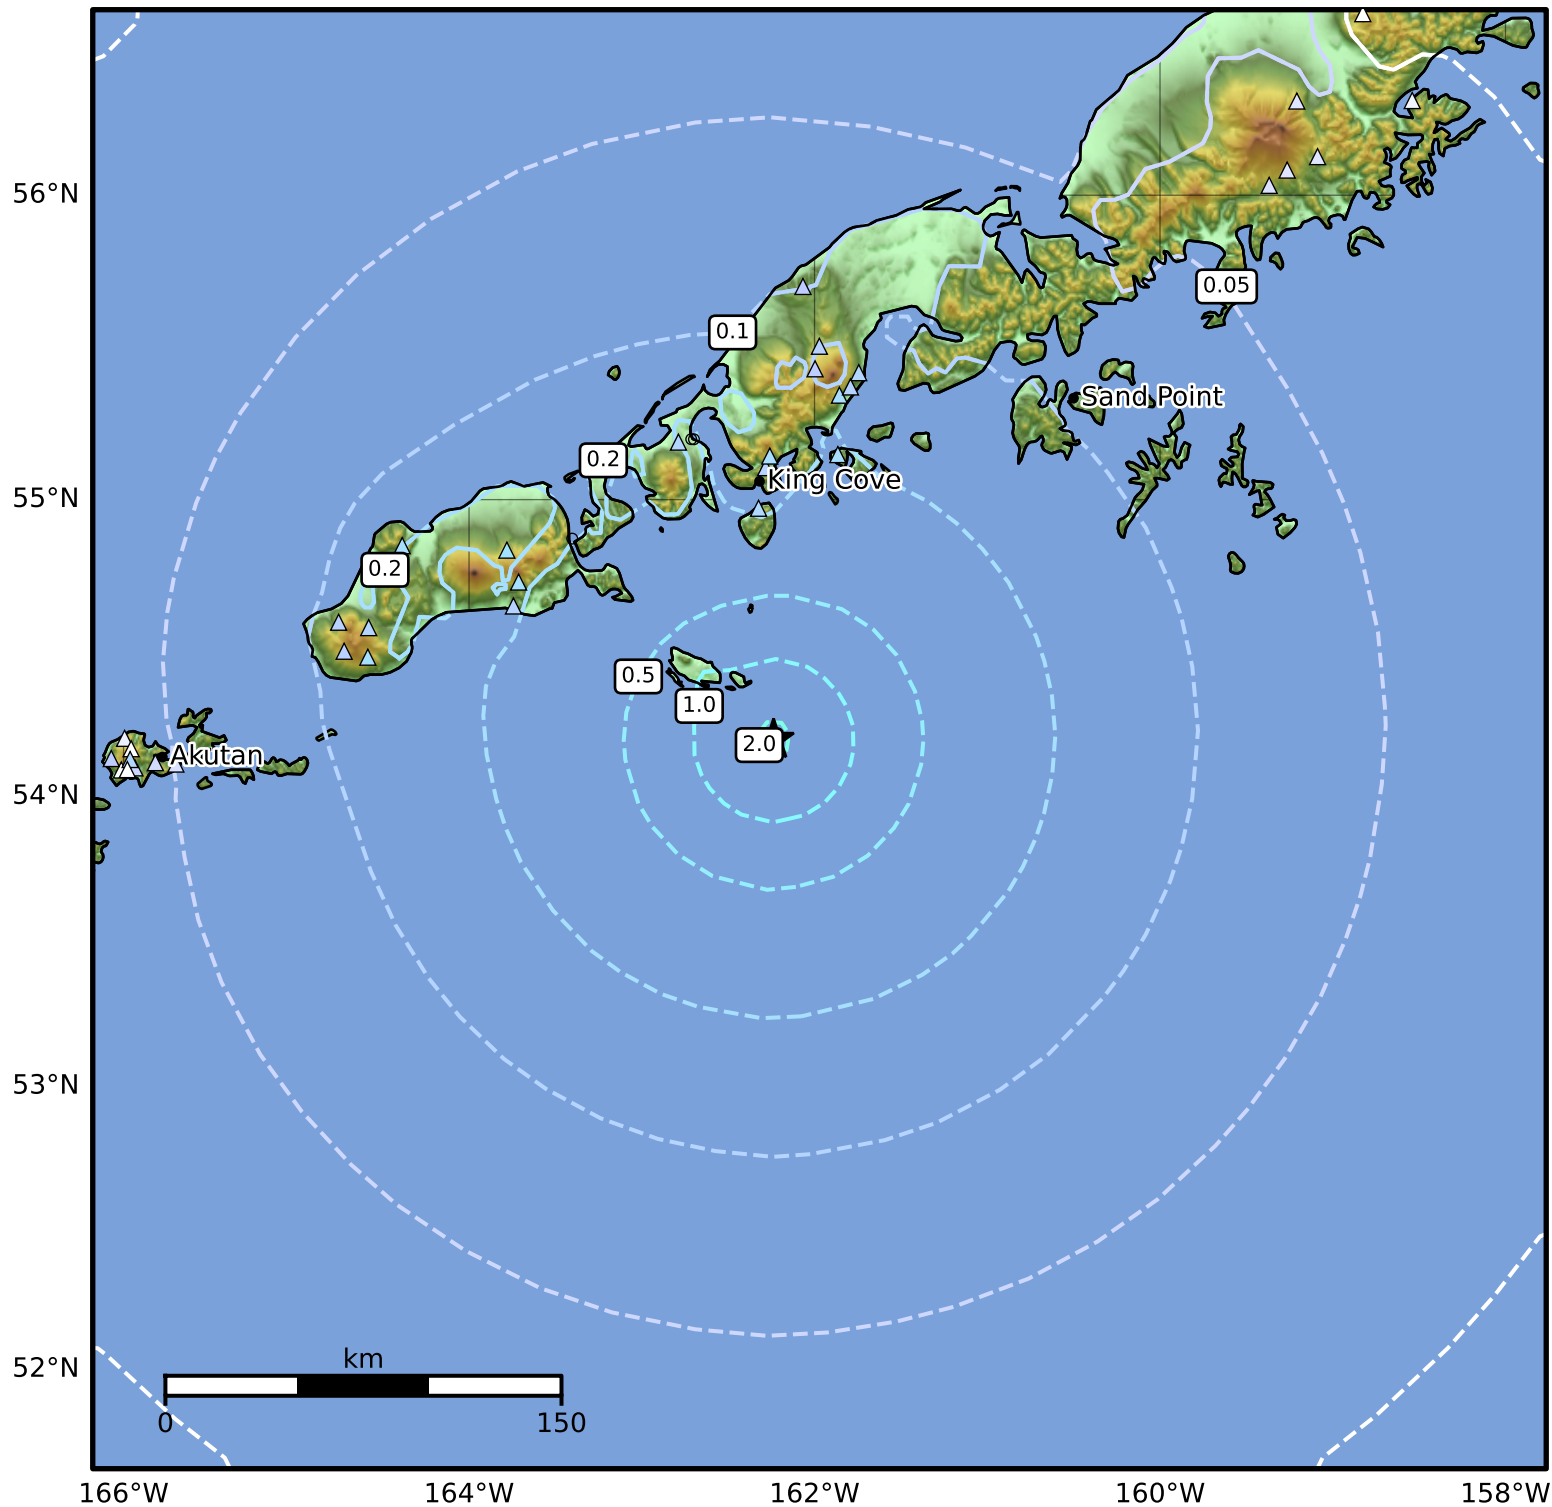

Peak Ground Velocity Map Alaska Earthquake Center
 ShakeMap: 100 km (62 miles) S of King Cove
 Apr 12, 2026 20:14:10 UTC M5.3 N54.19 W162.24 Depth: 23.2km ID:a2026heypei

PGV (cm/s)	0.1	0.2	0.5	1	2	5	10	20	50	100	200
------------	-----	-----	-----	---	---	---	----	----	----	-----	-----

Scale based on Worden et al. (2012)

Version 4: Processed 2026-04-12T20:39:20Z

△ Seismic Instrument ○ Reported Intensity

★ Epicenter