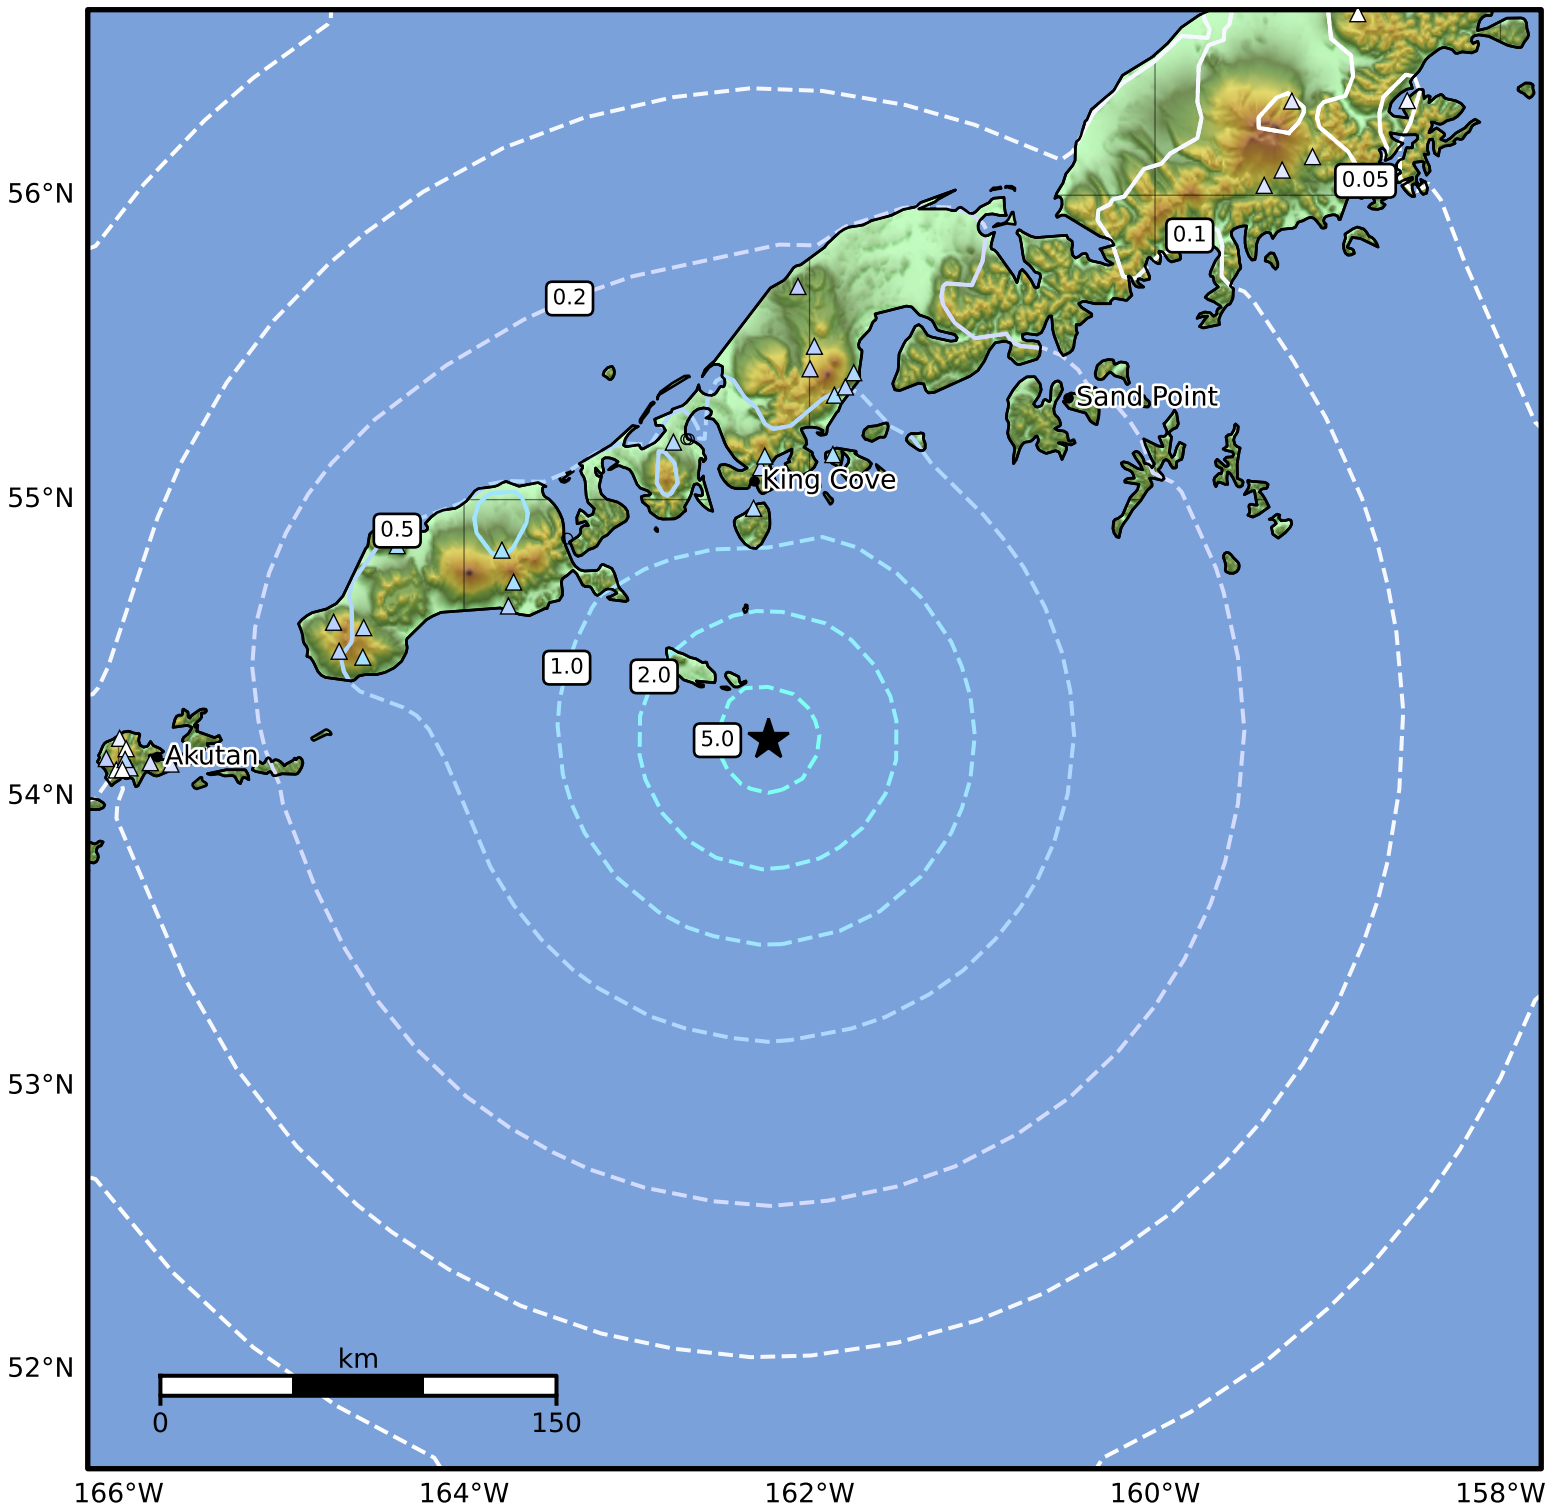

0.3 Second Peak Spectral Acceleration Map Alaska Earthquake Center
 ShakeMap: 100 km (62 miles) S of King Cove
 Apr 12, 2026 20:14:10 UTC M5.3 N54.19 W162.24 Depth: 23.2km ID:a2026heypei

SA(0.3) (%g)	0.1	0.2	0.5	1	2	5	10	20	50	100	200
--------------	-----	-----	-----	---	---	---	----	----	----	-----	-----

Scale based on Worden et al. (2012)

Version 4: Processed 2026-04-12T20:39:20Z

△ Seismic Instrument ○ Reported Intensity

★ Epicenter