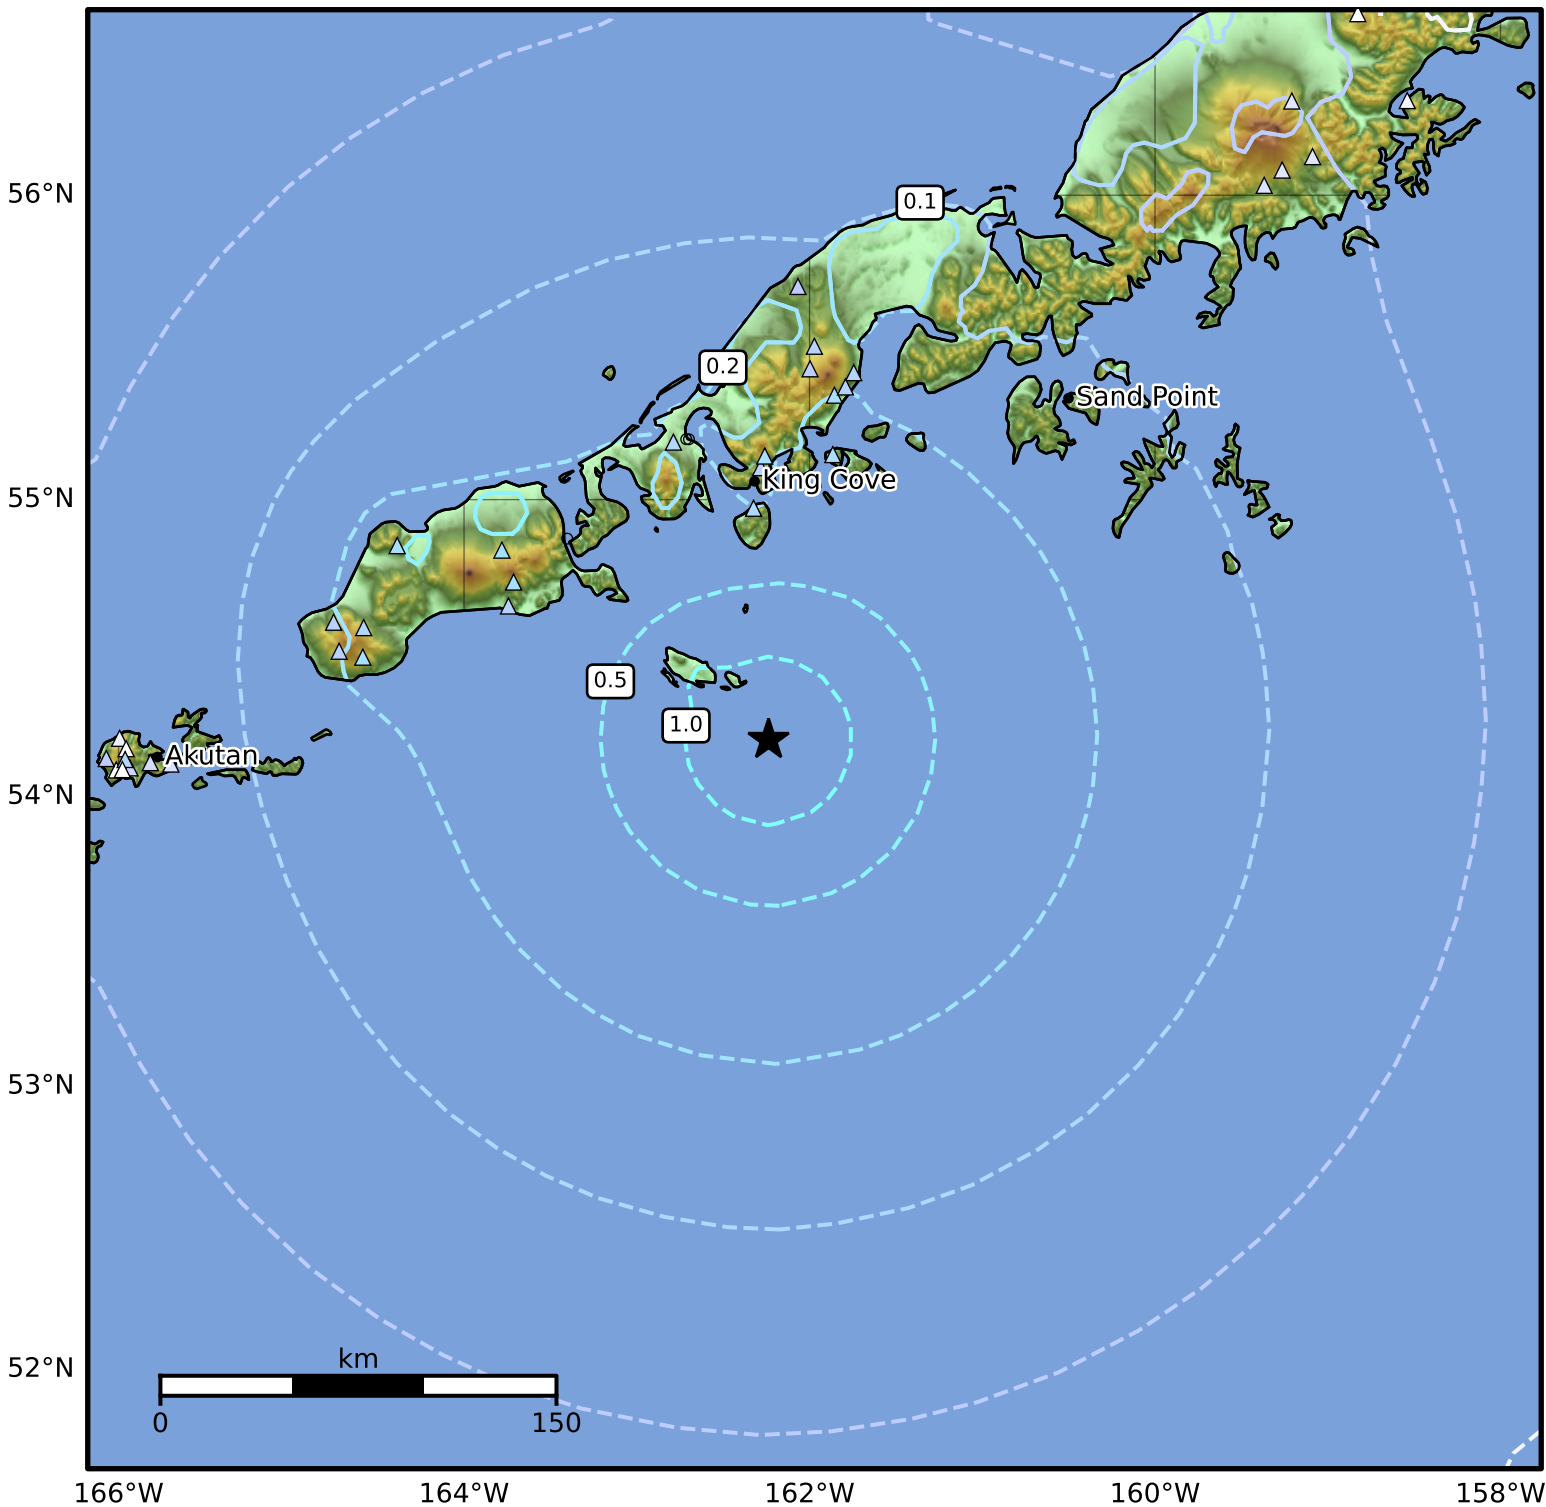

1.0 Second Peak Spectral Acceleration Map Alaska Earthquake Center
 ShakeMap: 100 km (62 miles) S of King Cove
 Apr 12, 2026 20:14:10 UTC M5.3 N54.19 W162.24 Depth: 23.2km ID:a2026heypei

SA(1.0) (%g)	0.1	0.2	0.5	1	2	5	10	20	50	100	200
--------------	-----	-----	-----	---	---	---	----	----	----	-----	-----

Scale based on Worden et al. (2012)

Version 4: Processed 2026-04-12T20:39:20Z

△ Seismic Instrument ○ Reported Intensity

★ Epicenter