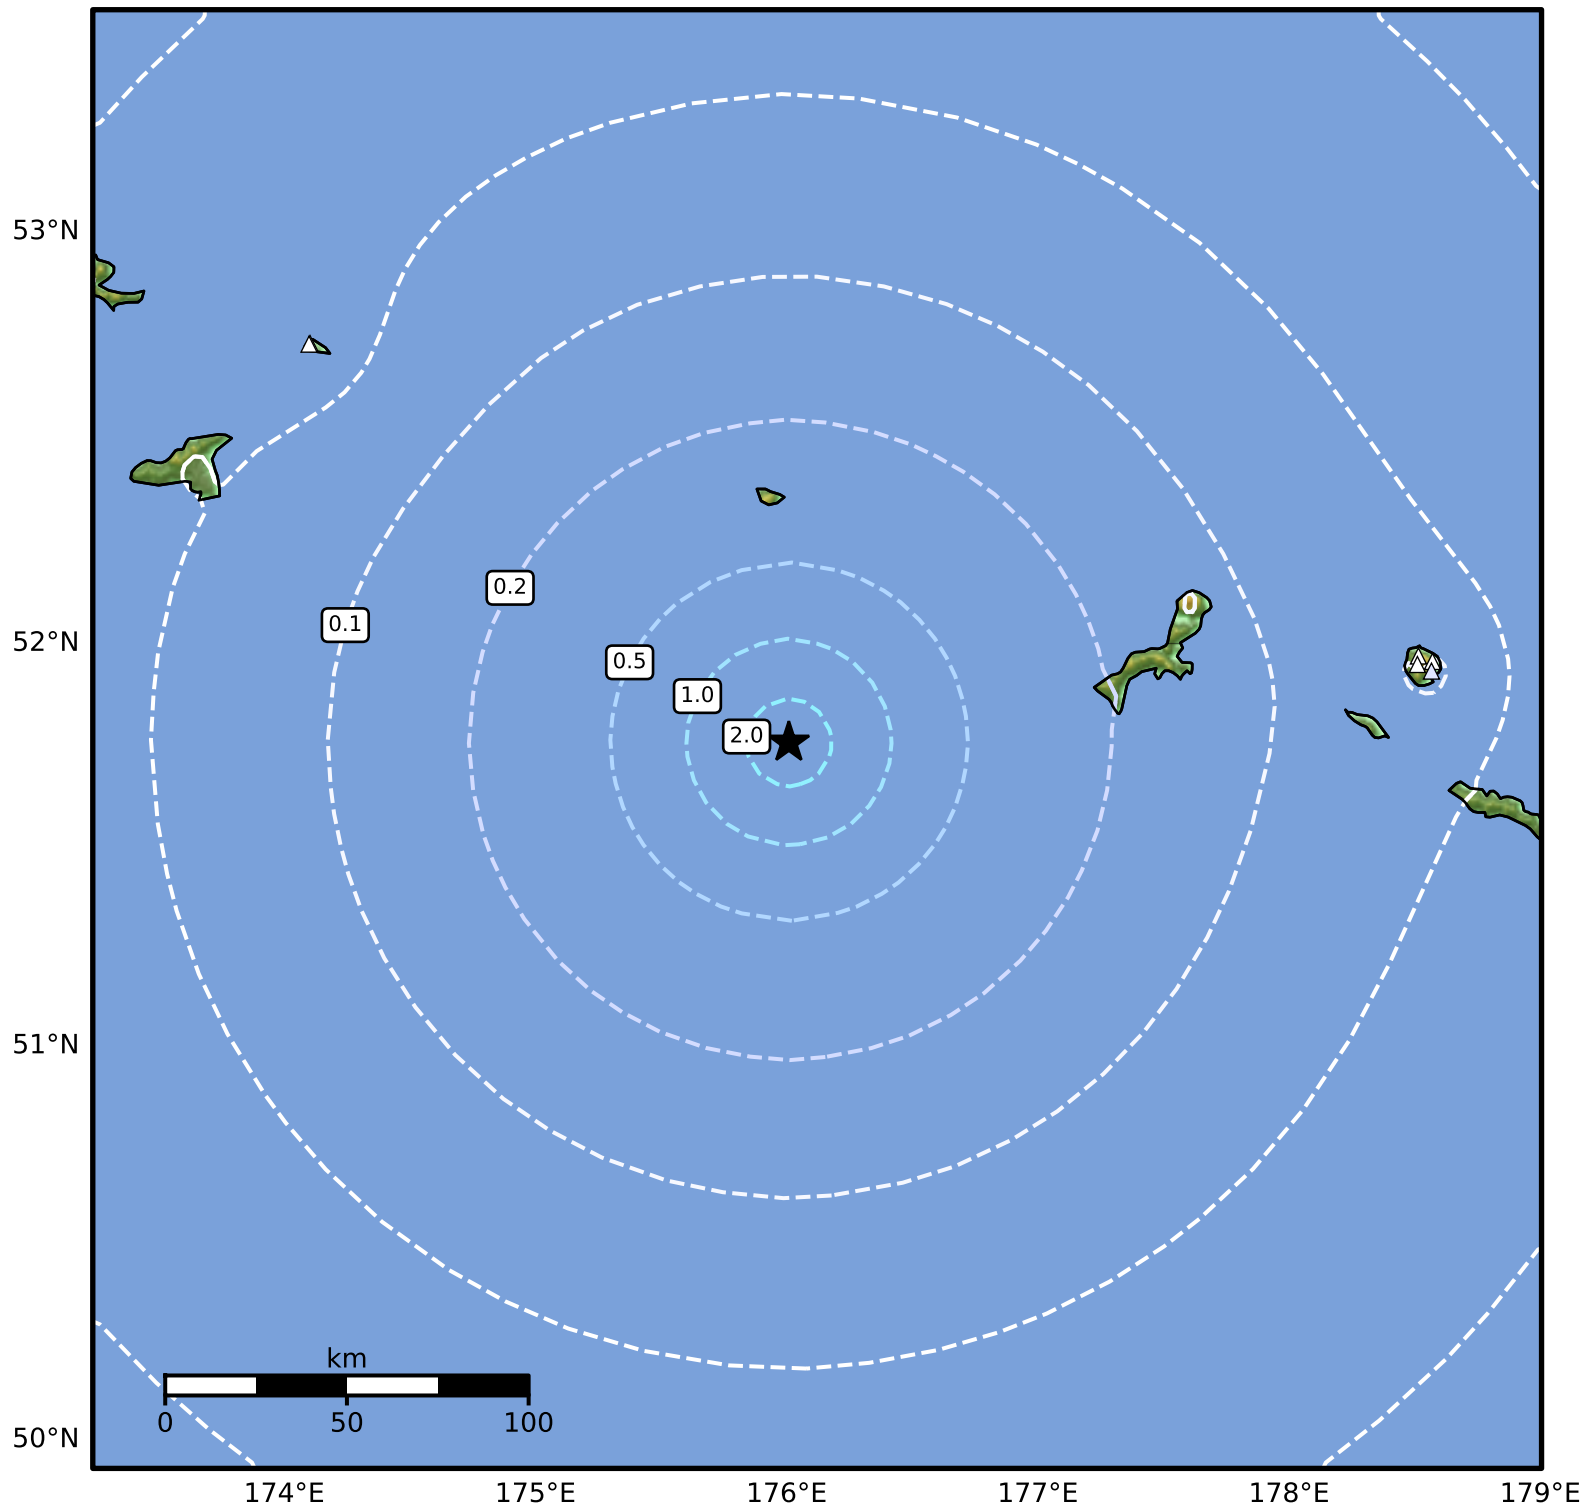

0.3 Second Peak Spectral Acceleration Map Alaska Earthquake Center
 ShakeMap: 238 km (148 miles) ESE of Attu Station
 Apr 13, 2026 09:37:54 UTC M4.2 N51.76 E176.01 Depth: 20.0km ID:a2026hfzqkn

SA(0.3) (%g)	0.1	0.2	0.5	1	2	5	10	20	50	100	200
---------------------	------------	------------	------------	----------	----------	----------	-----------	-----------	-----------	------------	------------

Scale based on Worden et al. (2012)

Version 5: Processed 2026-04-13T22:45:59Z

△ Seismic Instrument ○ Reported Intensity

★ Epicenter