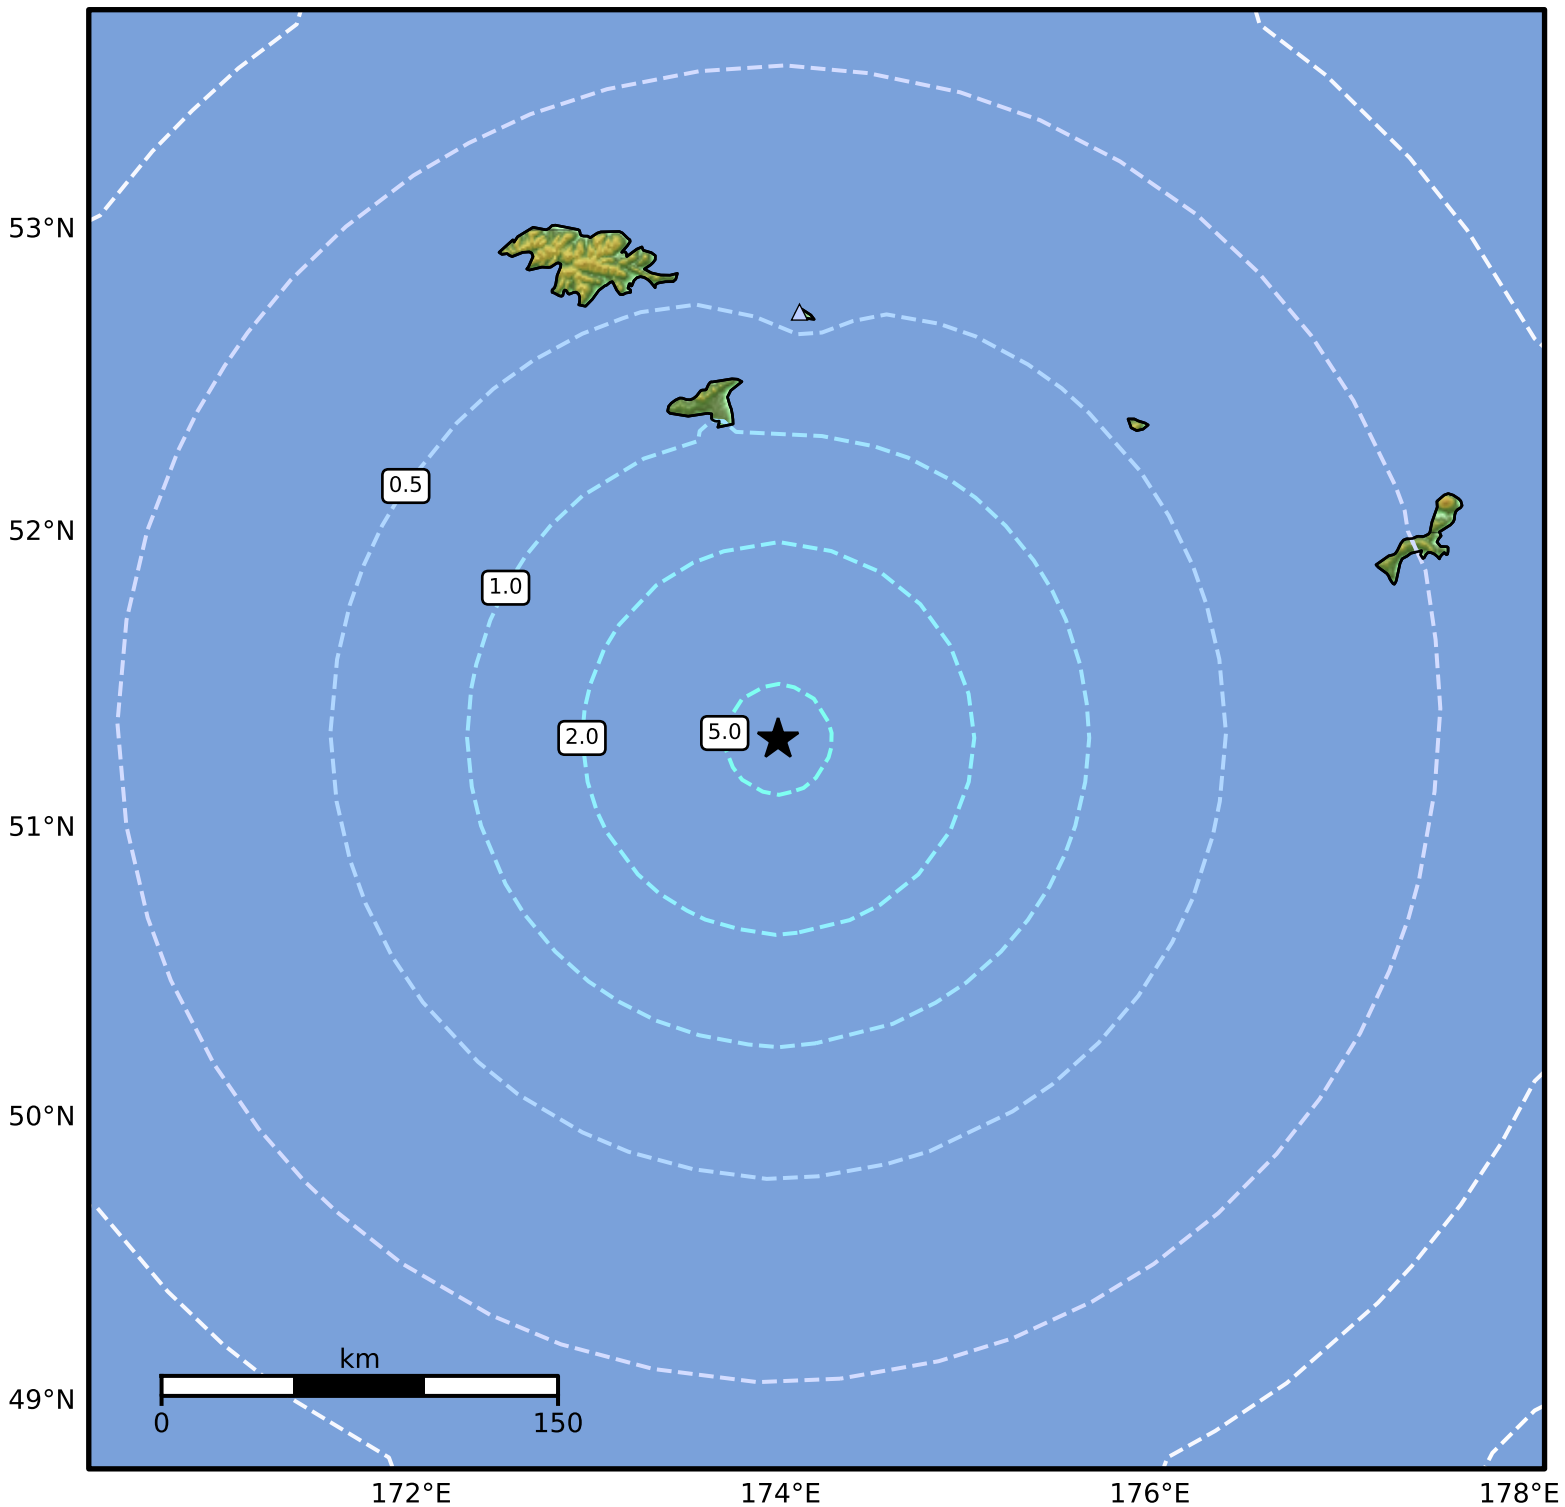

0.3 Second Peak Spectral Acceleration Map Alaska Earthquake Center  
ShakeMap: 190 km (118 miles) SSE of Attu Station  
Apr 14, 2026 12:45:34 UTC M5.2 N51.30 E173.99 Depth: 46.1km ID:a2026hibehg

SA(0.3) (%g)	0.1	0.2	0.5	1	2	5	10	20	50	100	200
--------------	-----	-----	-----	---	---	---	----	----	----	-----	-----

Scale based on Worden et al. (2012)

△ Seismic Instrument ○ Reported Intensity

★ Epicenter

Version 9: Processed 2026-04-14T13:03:23Z