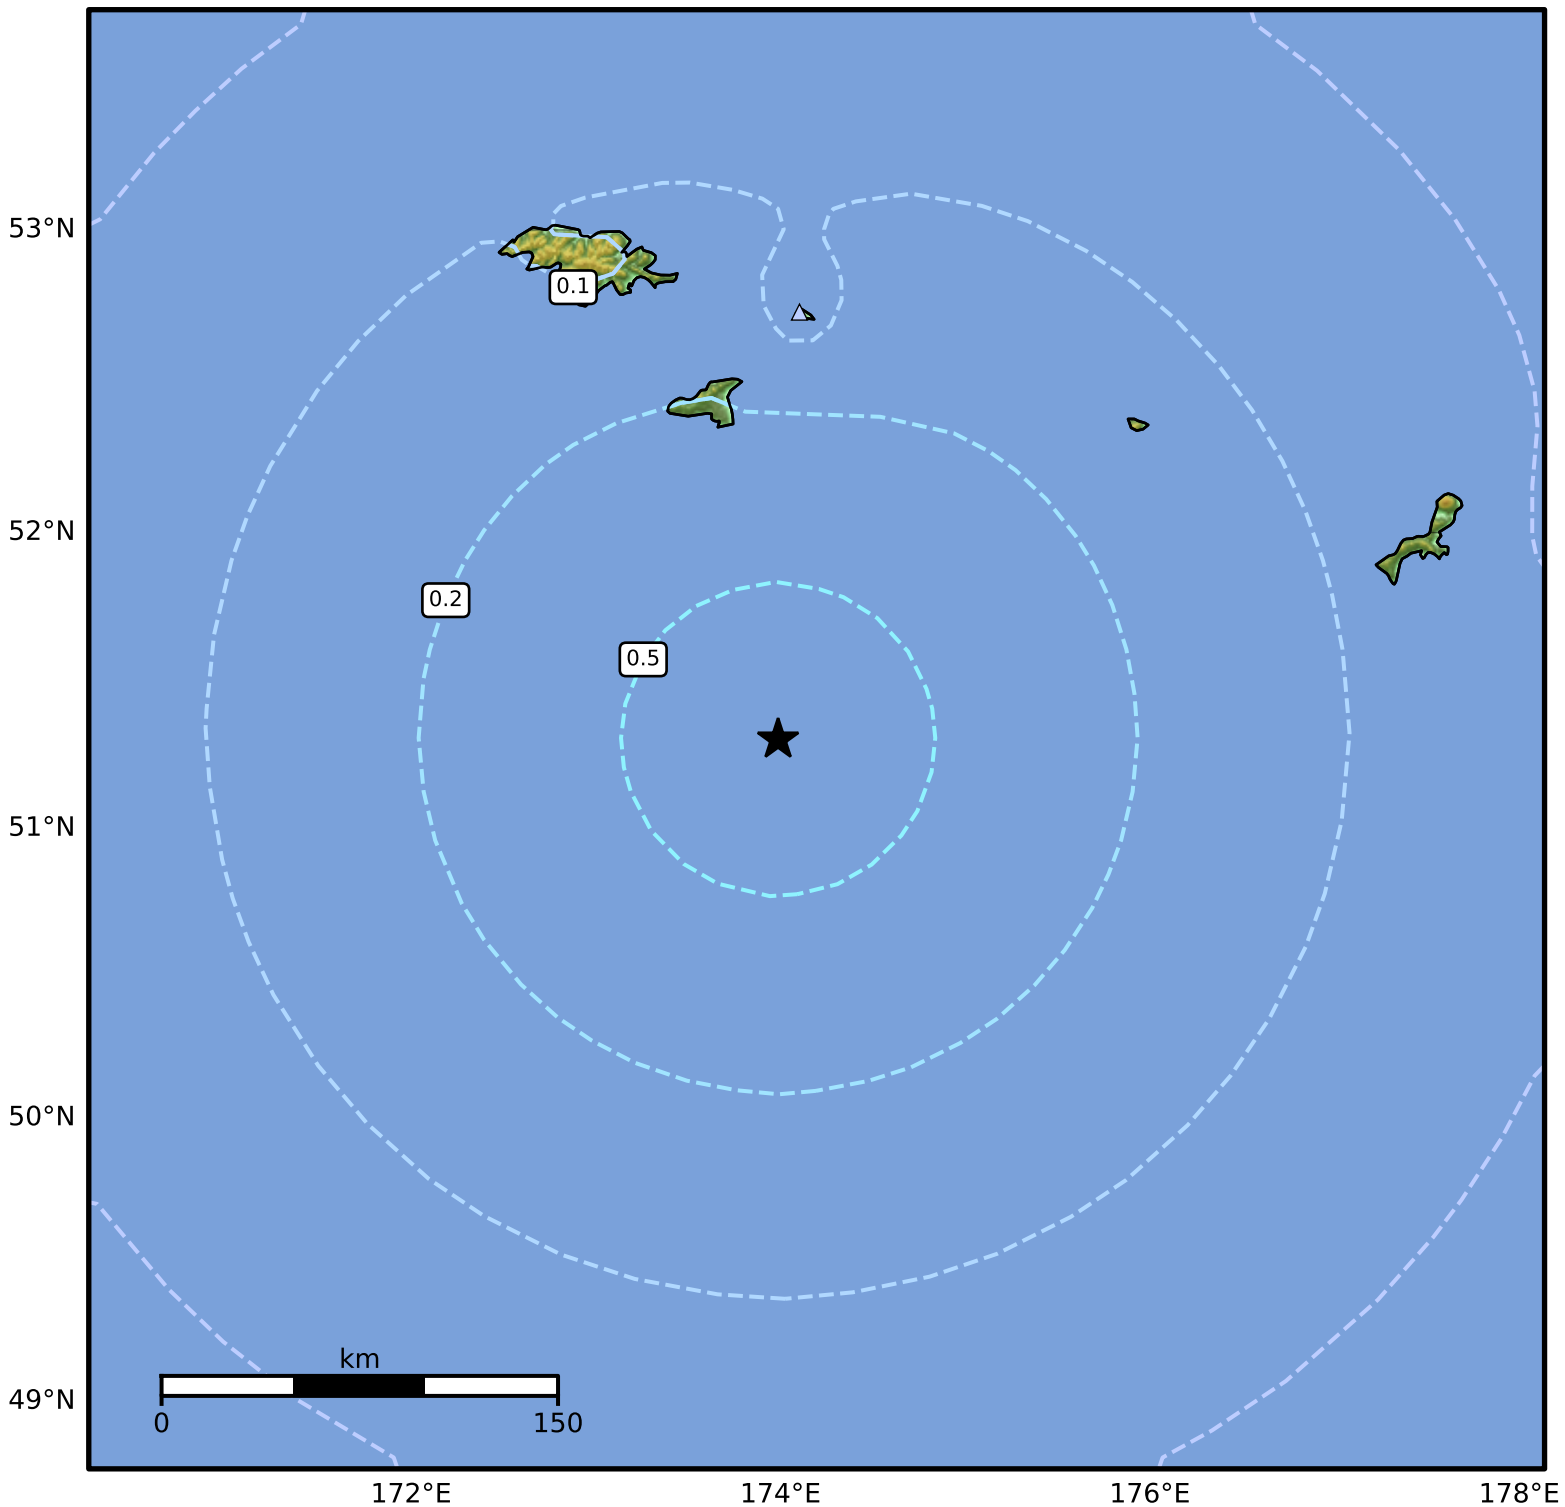

1.0 Second Peak Spectral Acceleration Map Alaska Earthquake Center
ShakeMap: 190 km (118 miles) SSE of Attu Station
Apr 14, 2026 12:45:34 UTC M5.2 N51.30 E173.99 Depth: 46.1km ID:a2026hibehg

SA(1.0) (%g)	0.1	0.2	0.5	1	2	5	10	20	50	100	200
--------------	-----	-----	-----	---	---	---	----	----	----	-----	-----

Scale based on Worden et al. (2012)

△ Seismic Instrument ○ Reported Intensity

★ Epicenter

Version 9: Processed 2026-04-14T13:03:23Z