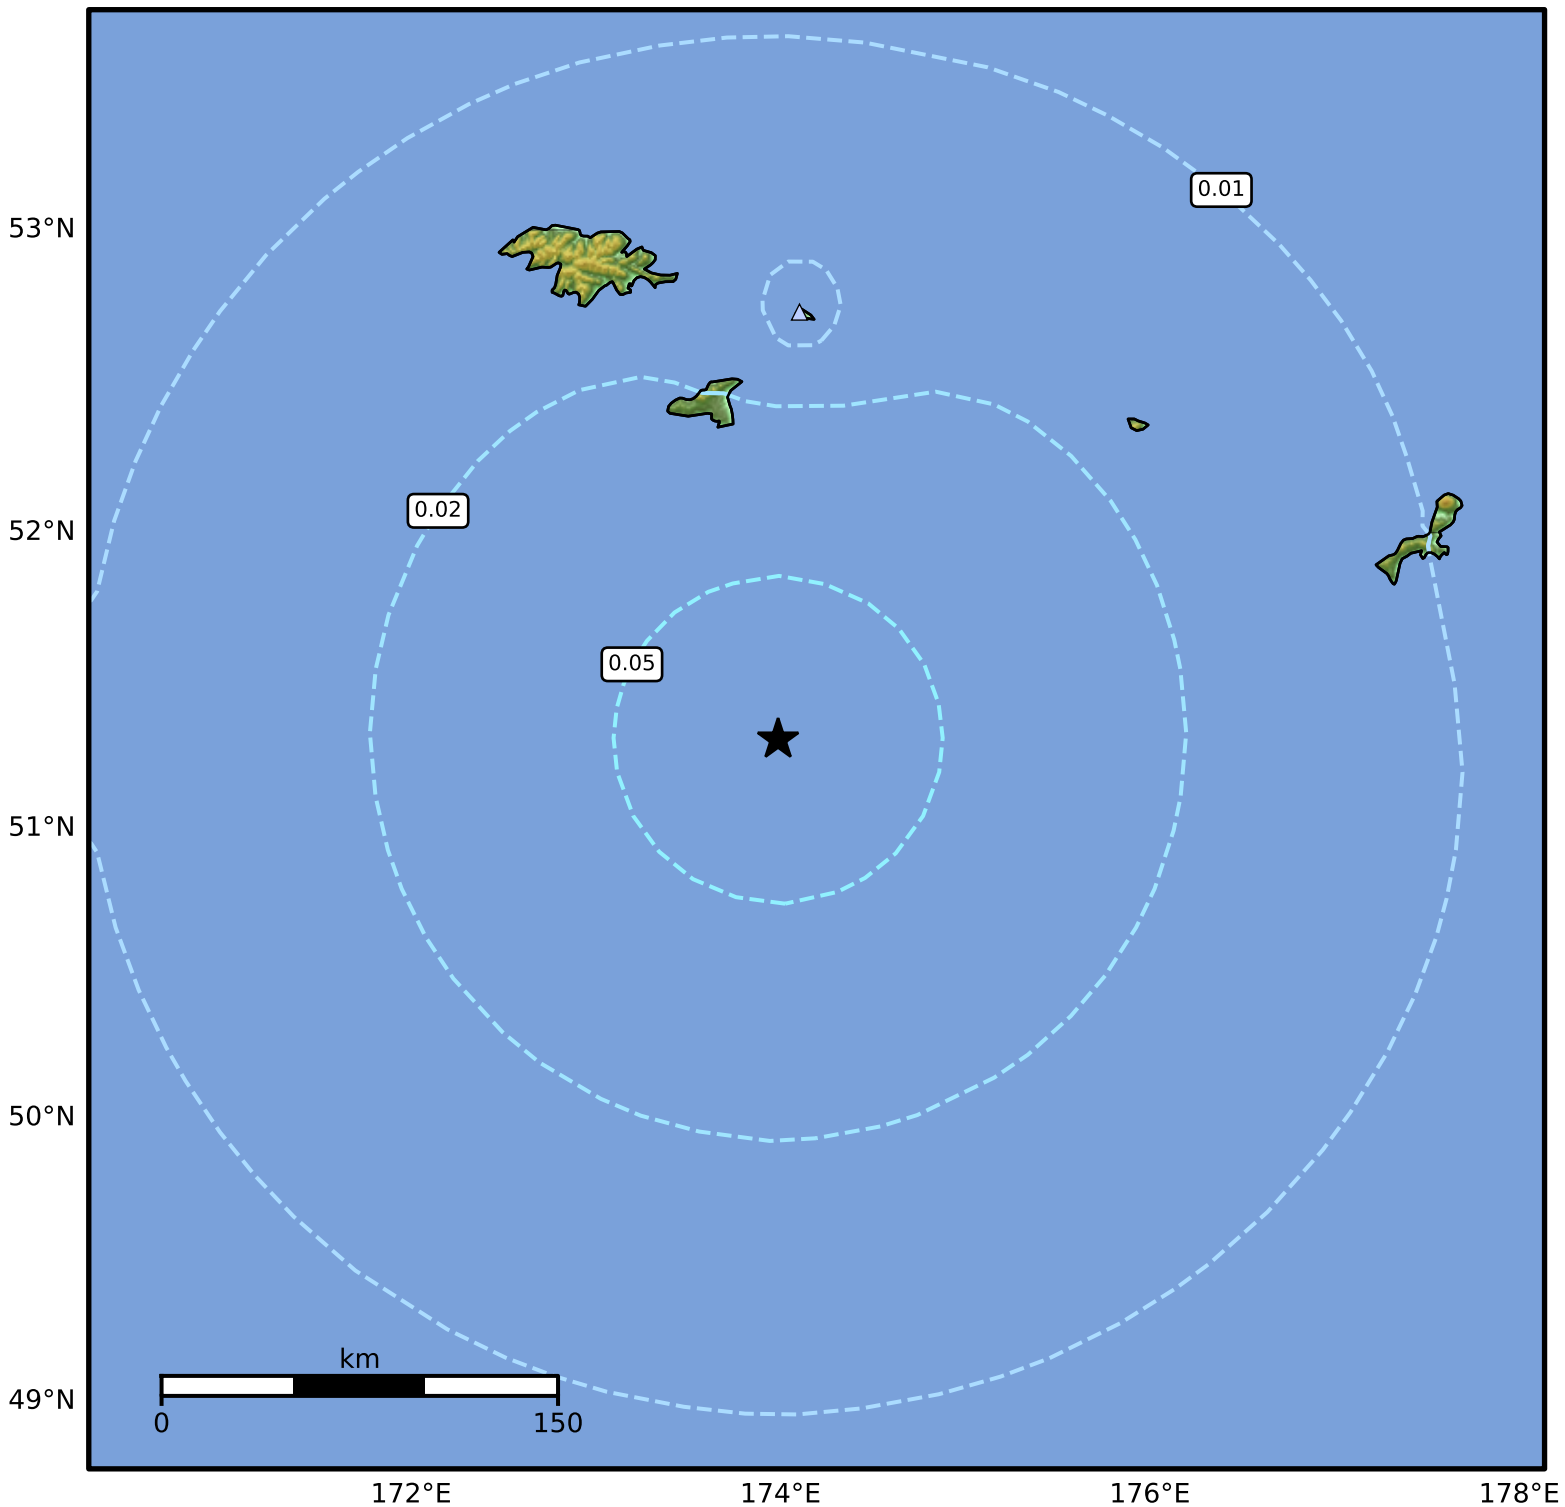

3.0 Second Peak Spectral Acceleration Map Alaska Earthquake Center
ShakeMap: 190 km (118 miles) SSE of Attu Station
Apr 14, 2026 12:45:34 UTC M5.2 N51.30 E173.99 Depth: 46.1km ID:a2026hibehg

Scale based on Worden et al. (2012)

△ Seismic Instrument ○ Reported Intensity

★ Epicenter

Version 9: Processed 2026-04-14T13:03:23Z