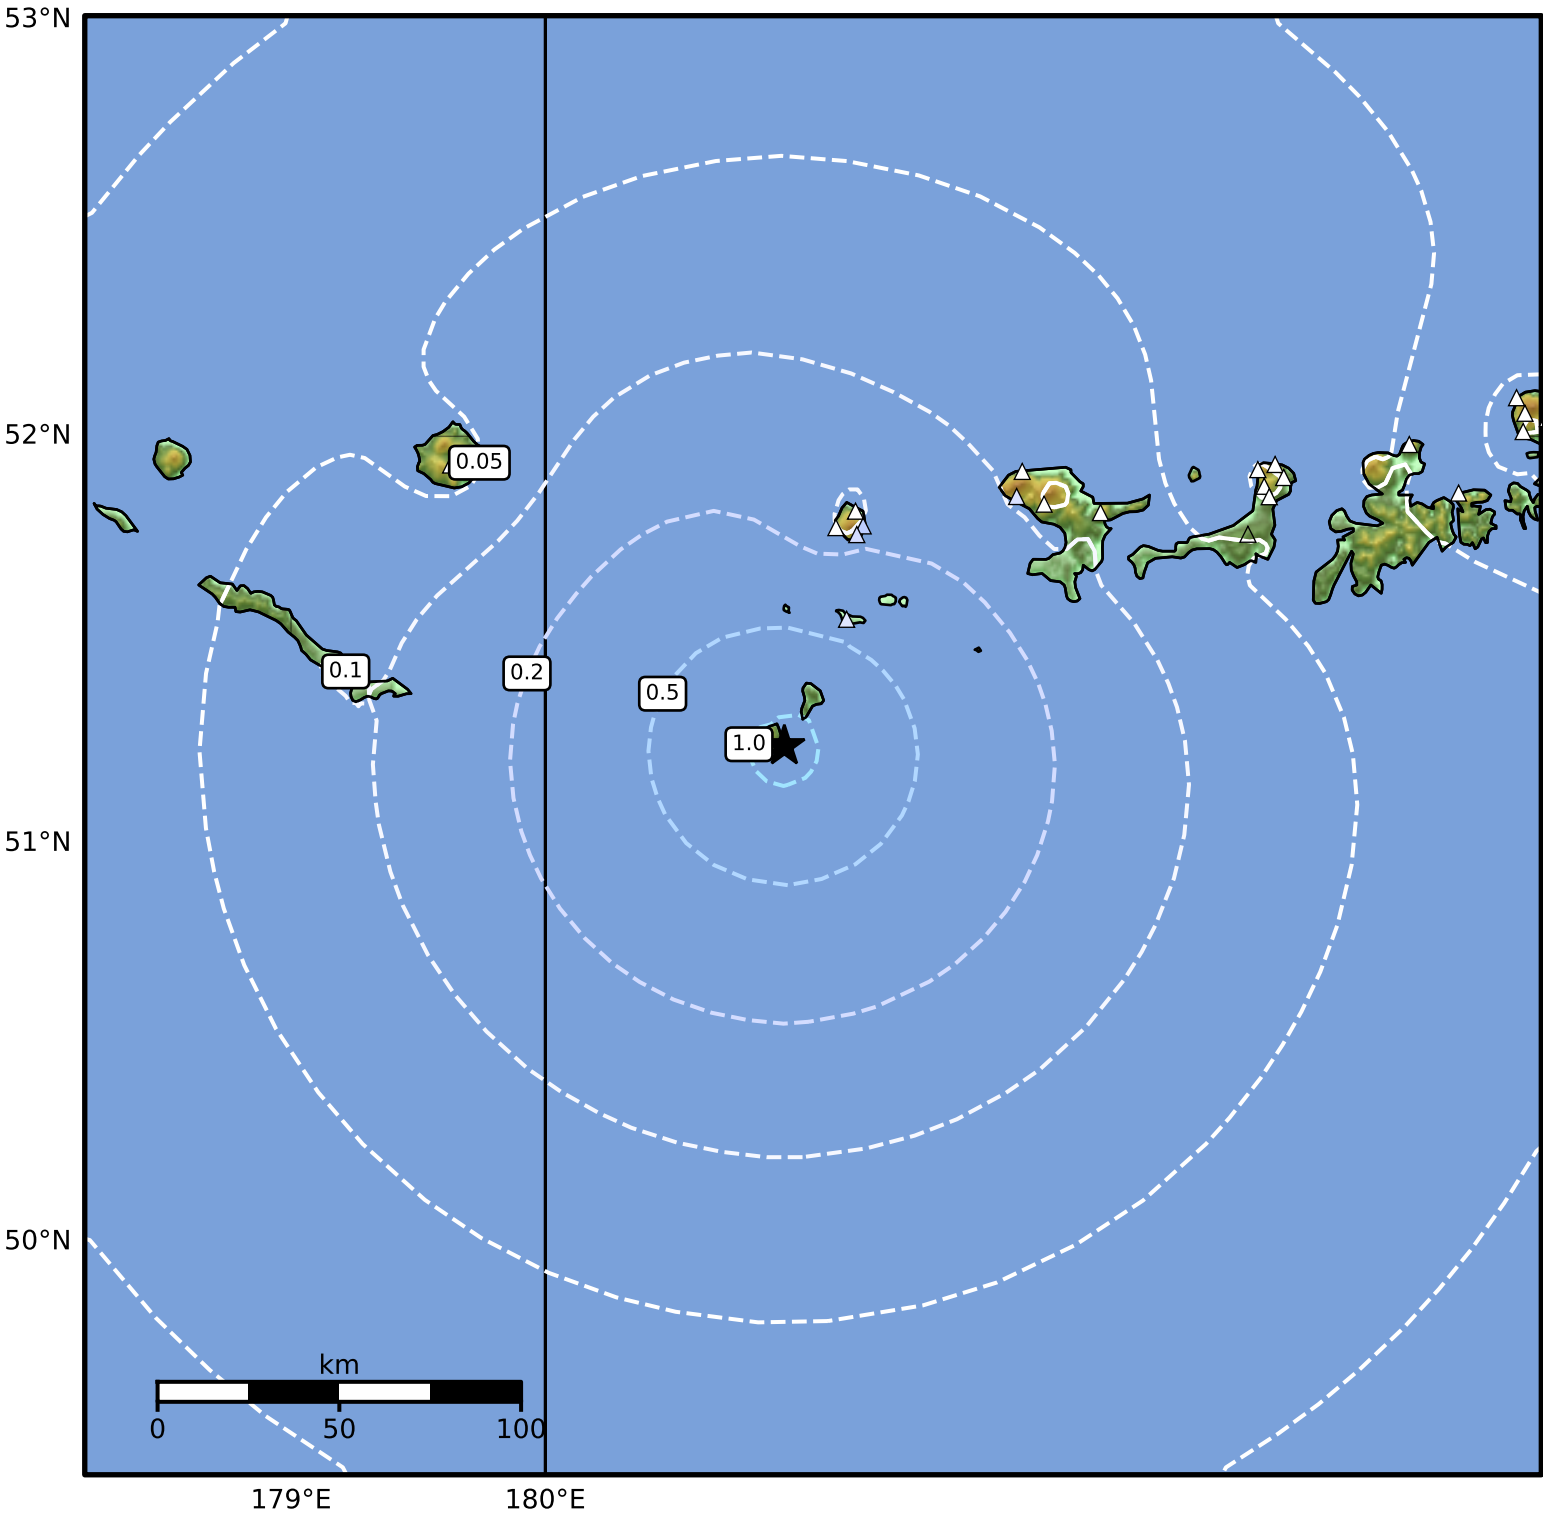

0.3 Second Peak Spectral Acceleration Map Alaska Earthquake Center
 ShakeMap: 185 km (115 miles) WSW of Adak
 Apr 17, 2026 13:13:16 UTC M3.6 N51.24 W179.06 Depth: 26.8km ID:a2026hnpqwn

SA(0.3) (%g)	0.1	0.2	0.5	1	2	5	10	20	50	100	200

Scale based on Worden et al. (2012)

Version 2: Processed 2026-04-17T22:47:01Z

△ Seismic Instrument ○ Reported Intensity

★ Epicenter