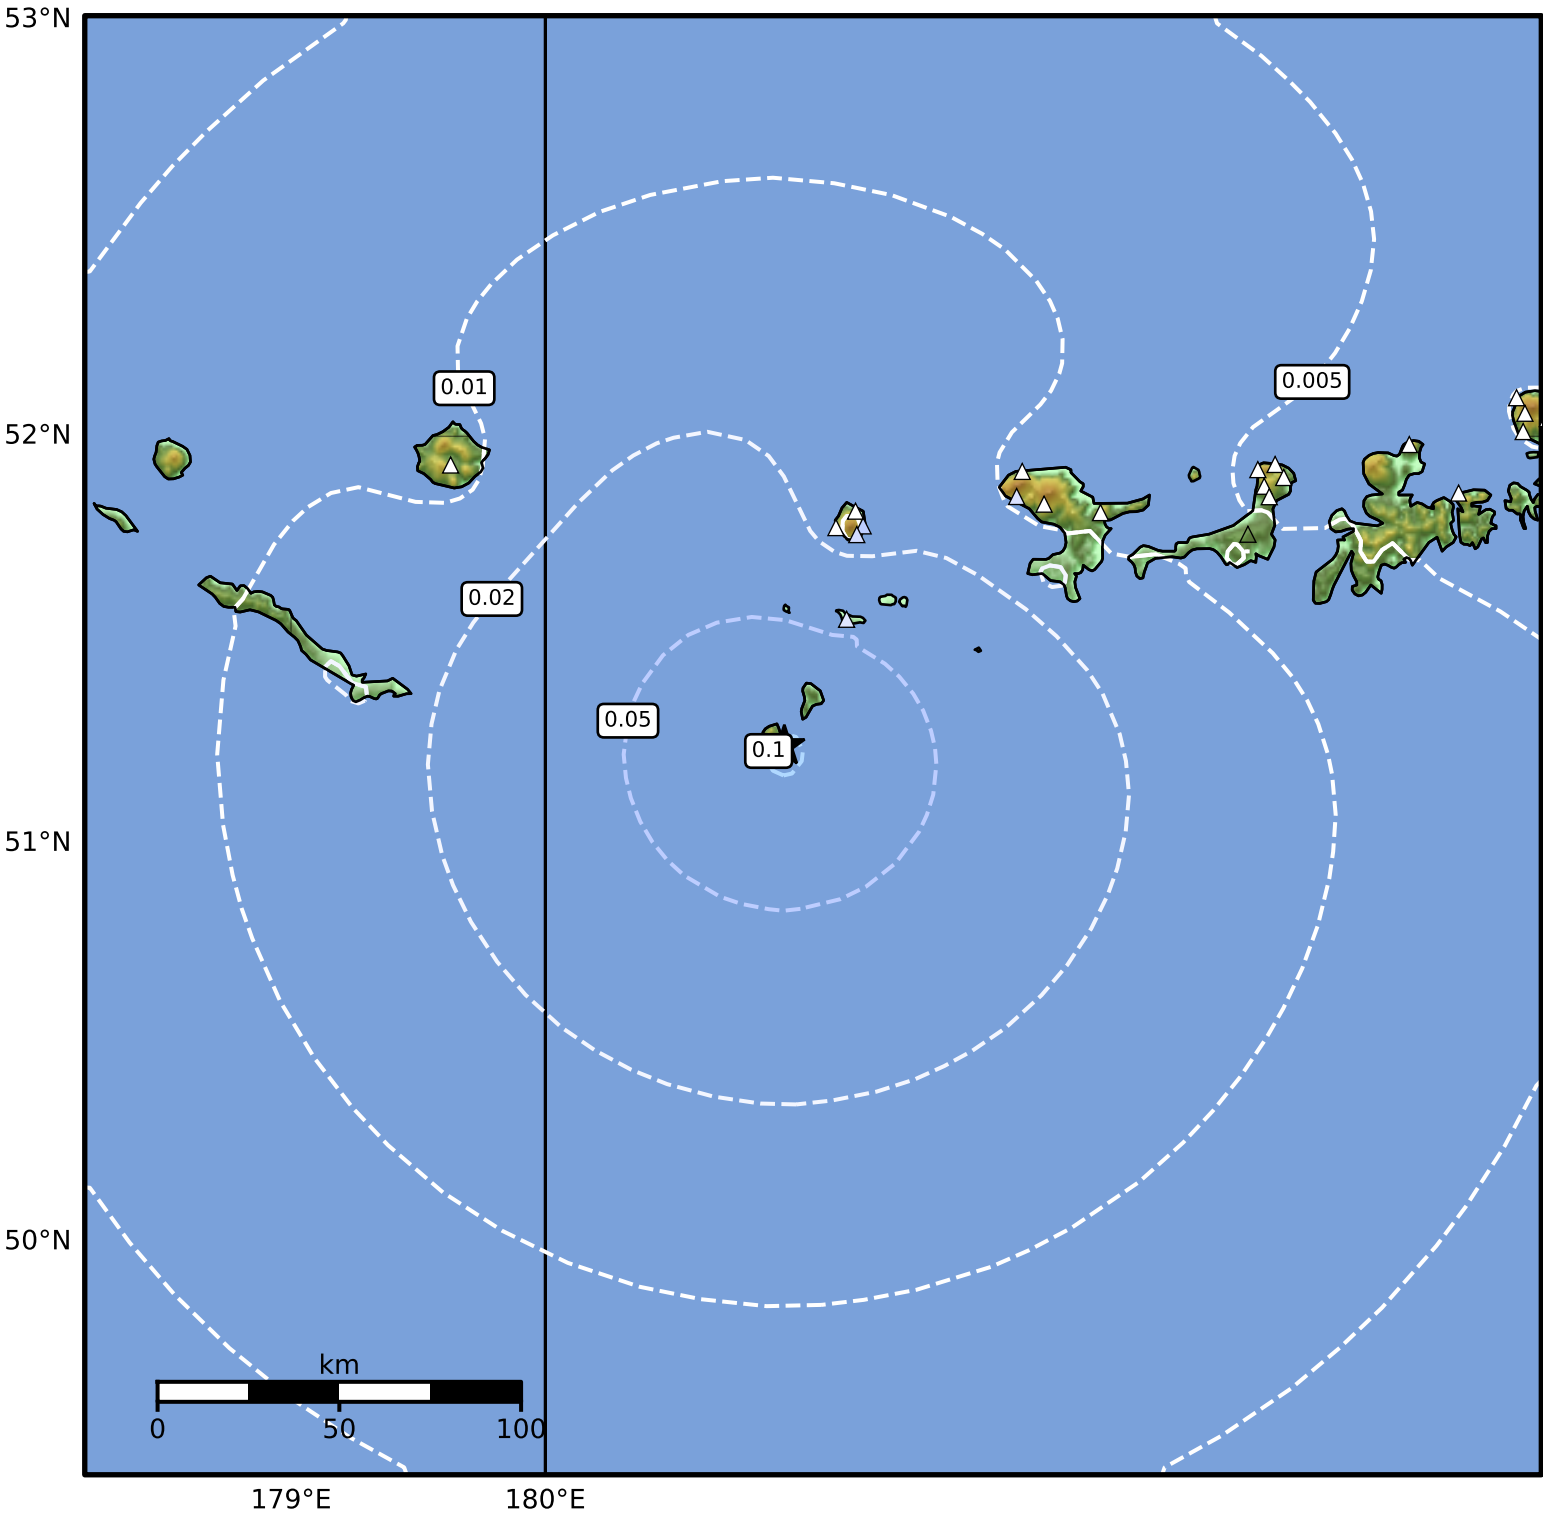

1.0 Second Peak Spectral Acceleration Map Alaska Earthquake Center
 ShakeMap: 185 km (115 miles) WSW of Adak
 Apr 17, 2026 13:13:16 UTC M3.6 N51.24 W179.06 Depth: 26.8km ID:a2026hnpqwn

SA(1.0) (%g)	0.1	0.2	0.5	1	2	5	10	20	50	100	200
--------------	-----	-----	-----	---	---	---	----	----	----	-----	-----

Scale based on Worden et al. (2012)

Version 2: Processed 2026-04-17T22:47:01Z

△ Seismic Instrument ○ Reported Intensity

★ Epicenter