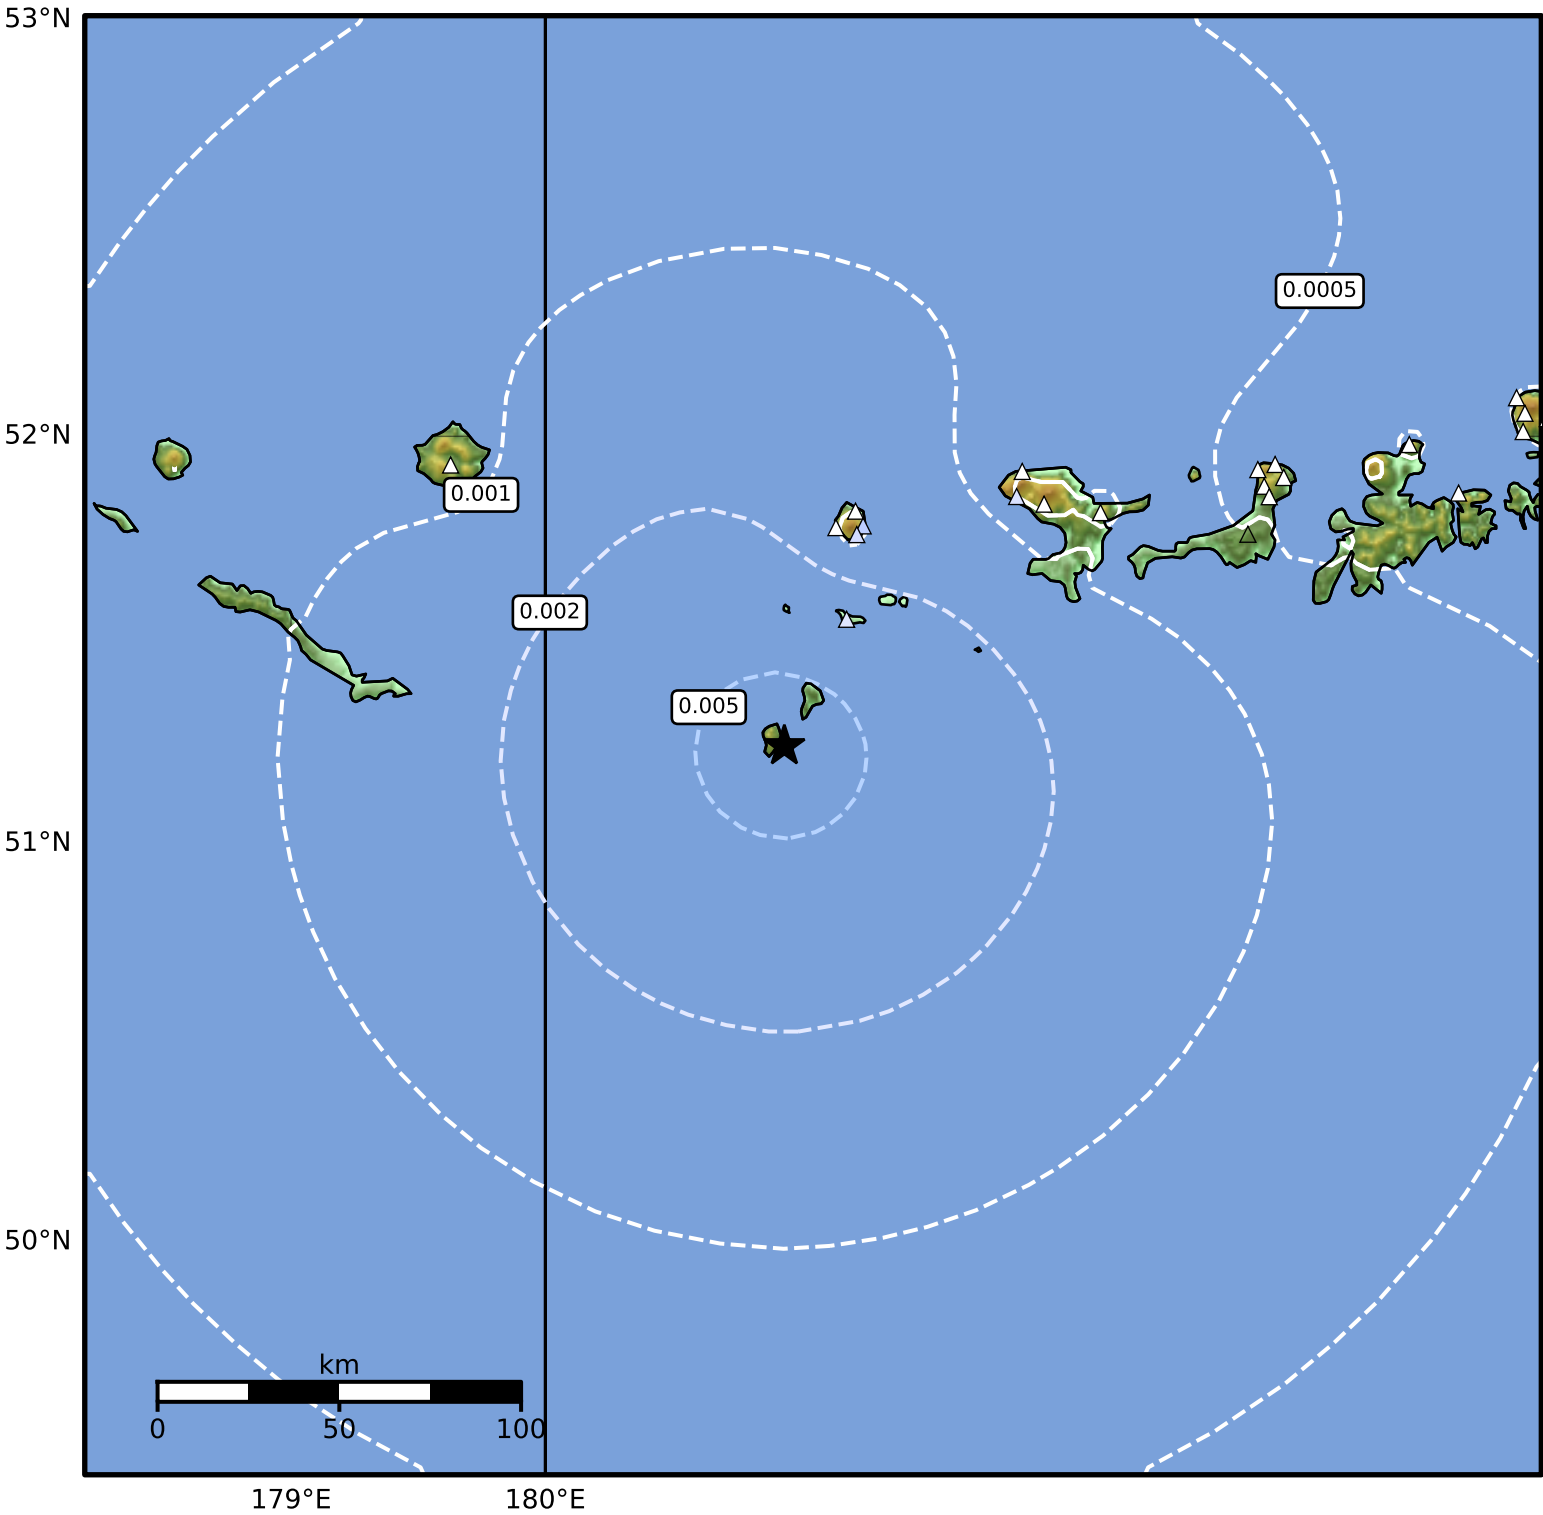

3.0 Second Peak Spectral Acceleration Map Alaska Earthquake Center
 ShakeMap: 185 km (115 miles) WSW of Adak
 Apr 17, 2026 13:13:16 UTC M3.6 N51.24 W179.06 Depth: 26.8km ID:a2026hnpqwn

SA(3.0) (%g)	0.1	0.2	0.5	1	2	5	10	20	50

Scale based on Worden et al. (2012)

△ Seismic Instrument ○ Reported Intensity

★ Epicenter

Version 2: Processed 2026-04-17T22:47:01Z