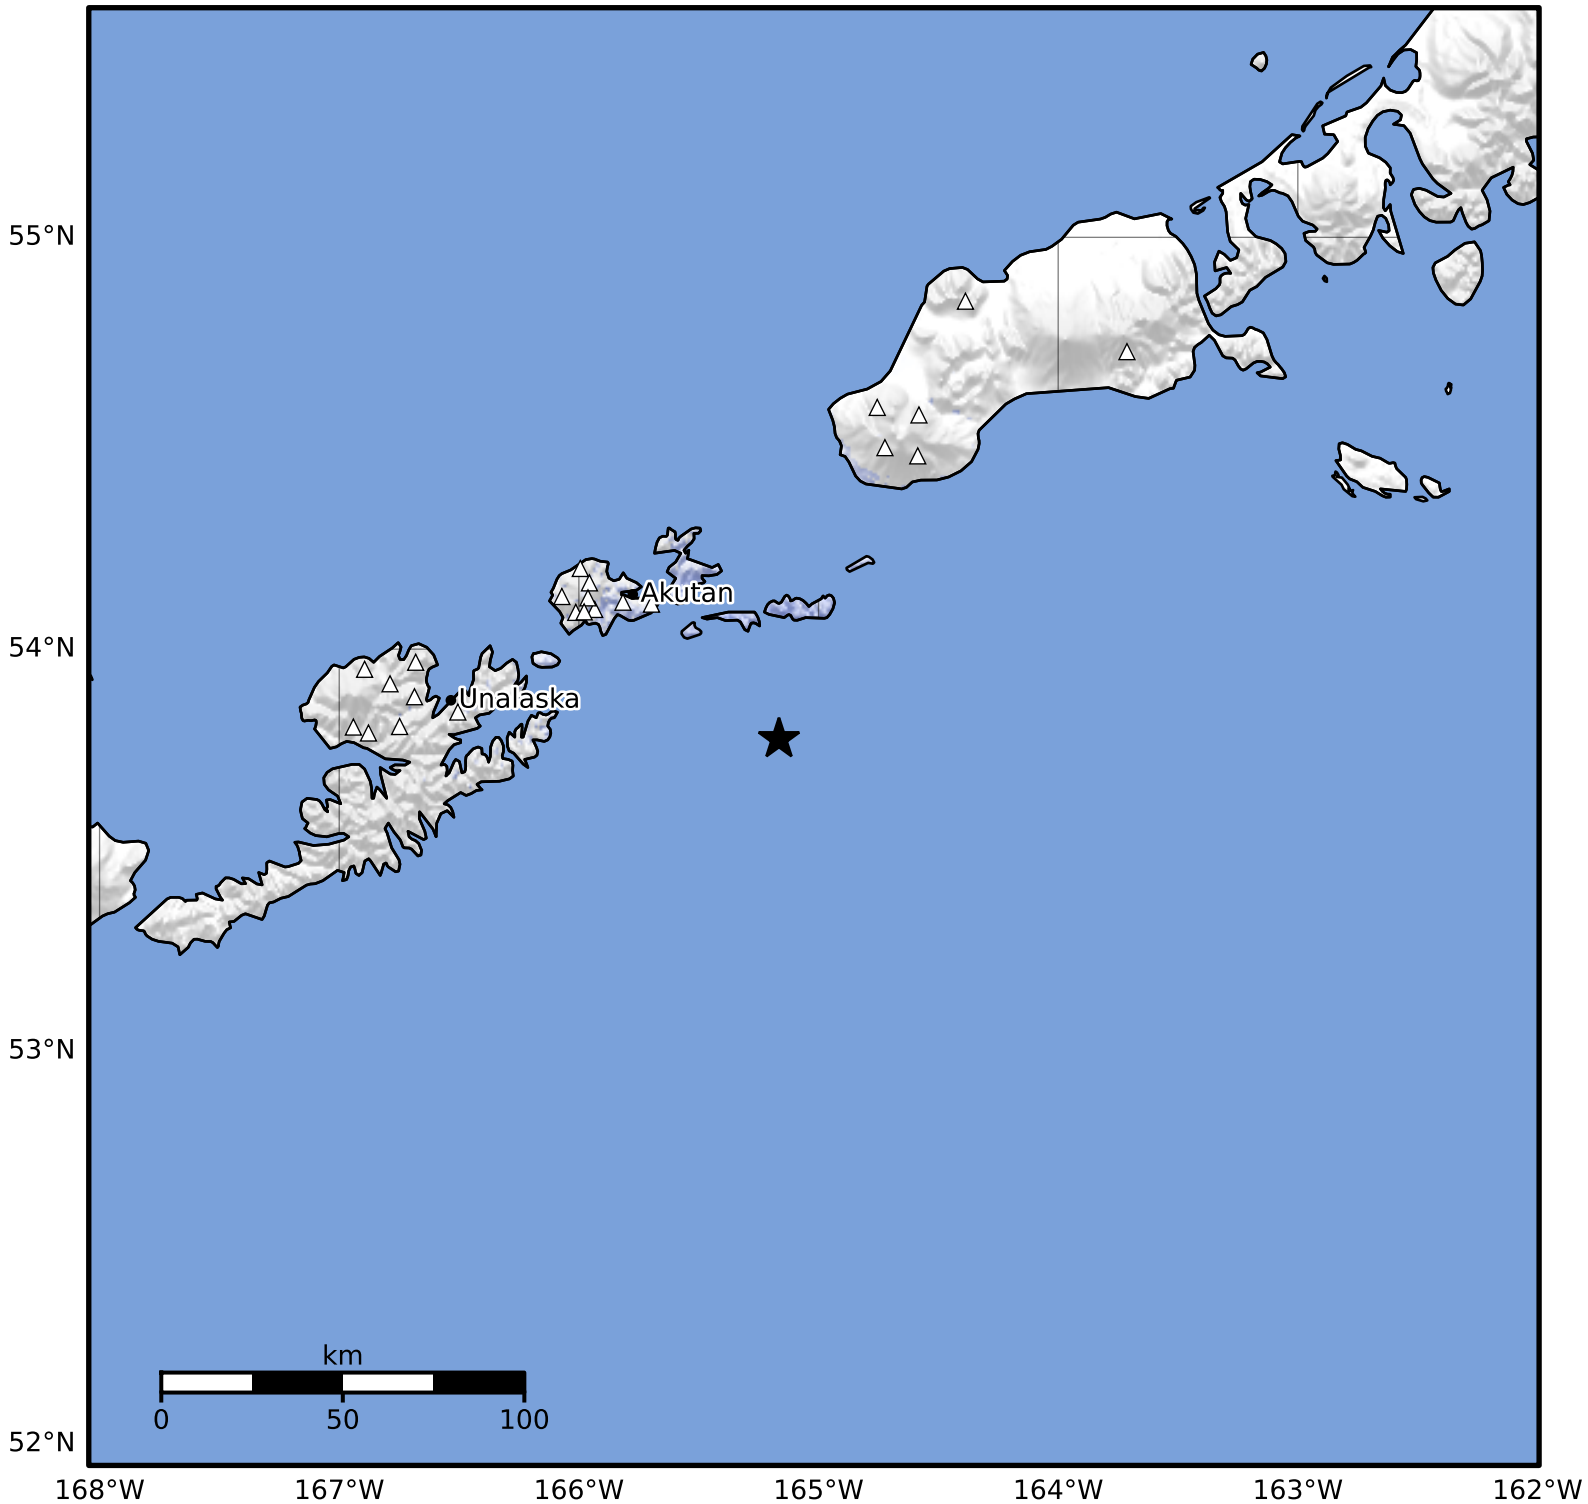

Macroseismic Intensity Map Alaska Earthquake Center
 ShakeMap: 58 km (36 miles) SE of Akutan
 Apr 17, 2026 16:33:11 UTC M3.5 N53.78 W165.16 Depth: 44.7km ID:a2026hnxvde

SHAKING	Not felt	Weak	Light	Moderate	Strong	Very strong	Severe	Violent	Extreme
DAMAGE	None	None	None	Very light	Light	Moderate	Moderate/heavy	Heavy	Very heavy
PGA(%g)	<0.0464	0.297	2.76	6.2	11.5	21.5	40.1	74.7	>139
PGV(cm/s)	<0.0215	0.135	1.41	4.65	9.64	20	41.4	85.8	>178
INTENSITY	I	II-III	IV	V	VI	VII	VIII	IX	X+

Scale based on Worden et al. (2012)

Version 3: Processed 2026-04-17T16:39:22Z

△ Seismic Instrument ○ Reported Intensity

★ Epicenter