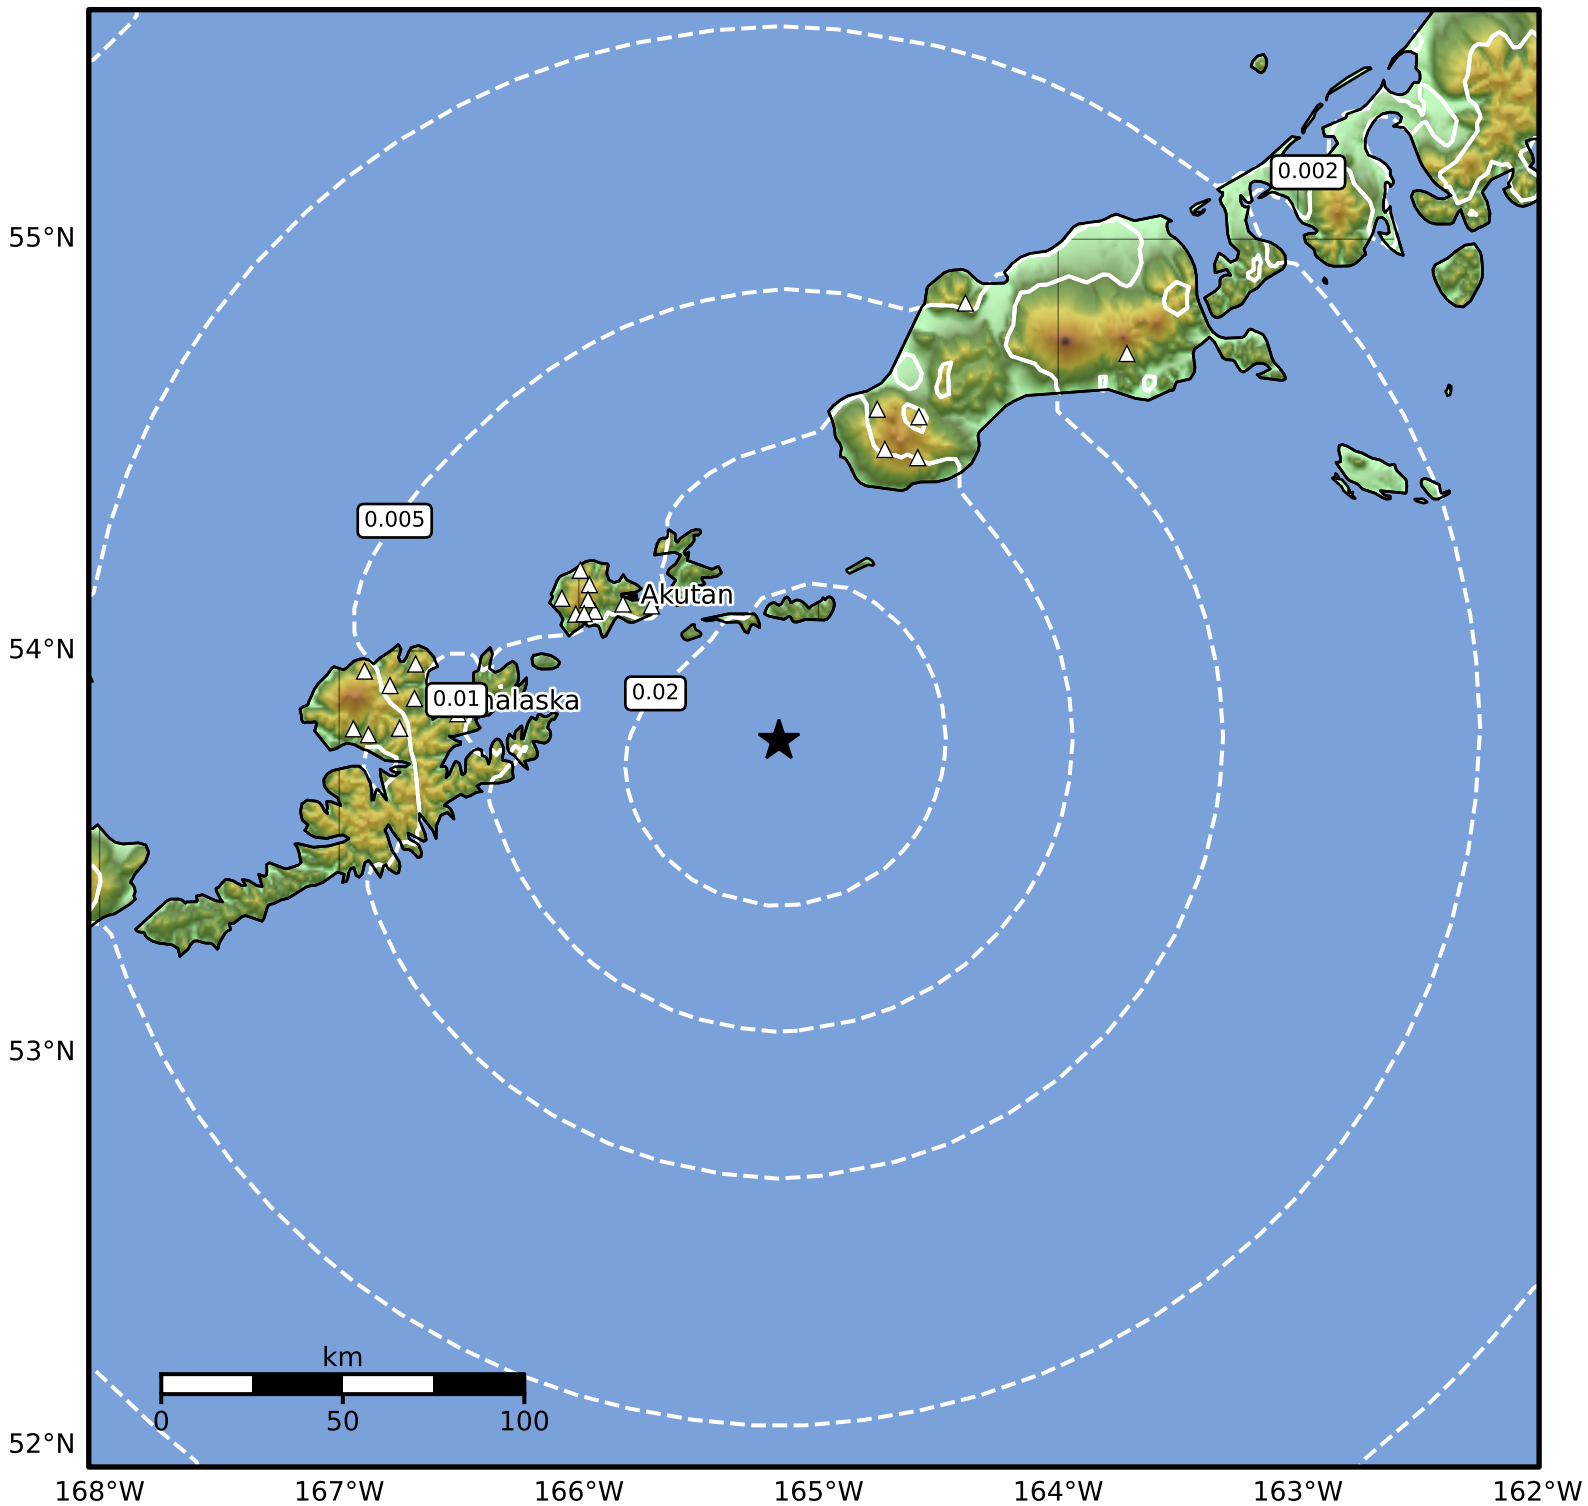

Peak Ground Velocity Map Alaska Earthquake Center  
ShakeMap: 58 km (36 miles) SE of Akutan  
Apr 17, 2026 16:33:11 UTC M3.5 N53.78 W165.16 Depth: 44.7km ID:a2026hnxvde

Scale based on Worden et al. (2012)

△ Seismic Instrument ○ Reported Intensity

★ Epicenter

Version 3: Processed 2026-04-17T16:39:22Z