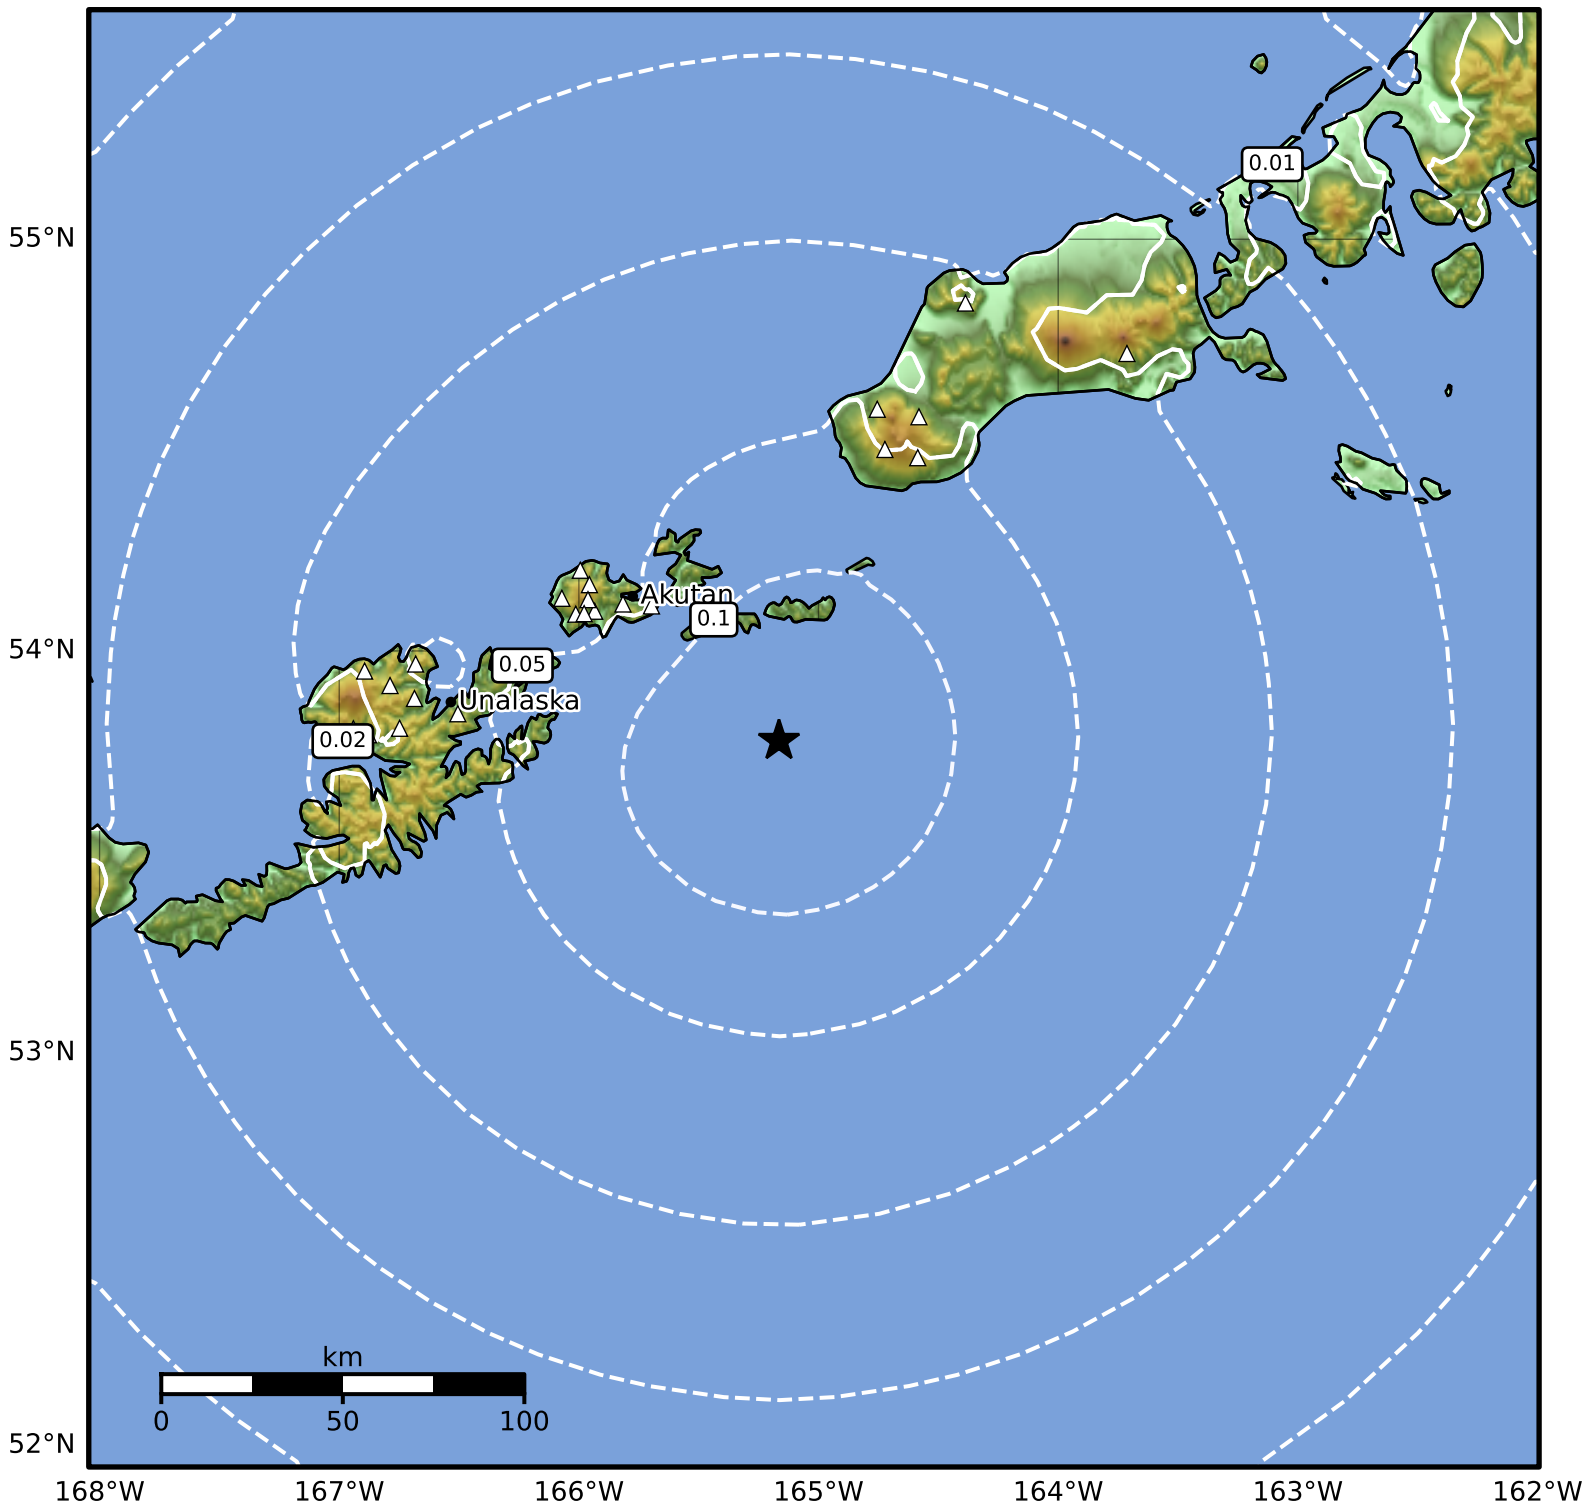

0.3 Second Peak Spectral Acceleration Map Alaska Earthquake Center
 ShakeMap: 58 km (36 miles) SE of Akutan
 Apr 17, 2026 16:33:11 UTC M3.5 N53.78 W165.16 Depth: 44.7km ID:a2026hnxvde

SA(0.3) (%g)	0.1	0.2	0.5	1	2	5	10	20	50	100	200
--------------	-----	-----	-----	---	---	---	----	----	----	-----	-----

Scale based on Worden et al. (2012)

Version 3: Processed 2026-04-17T16:39:22Z

△ Seismic Instrument ○ Reported Intensity

★ Epicenter